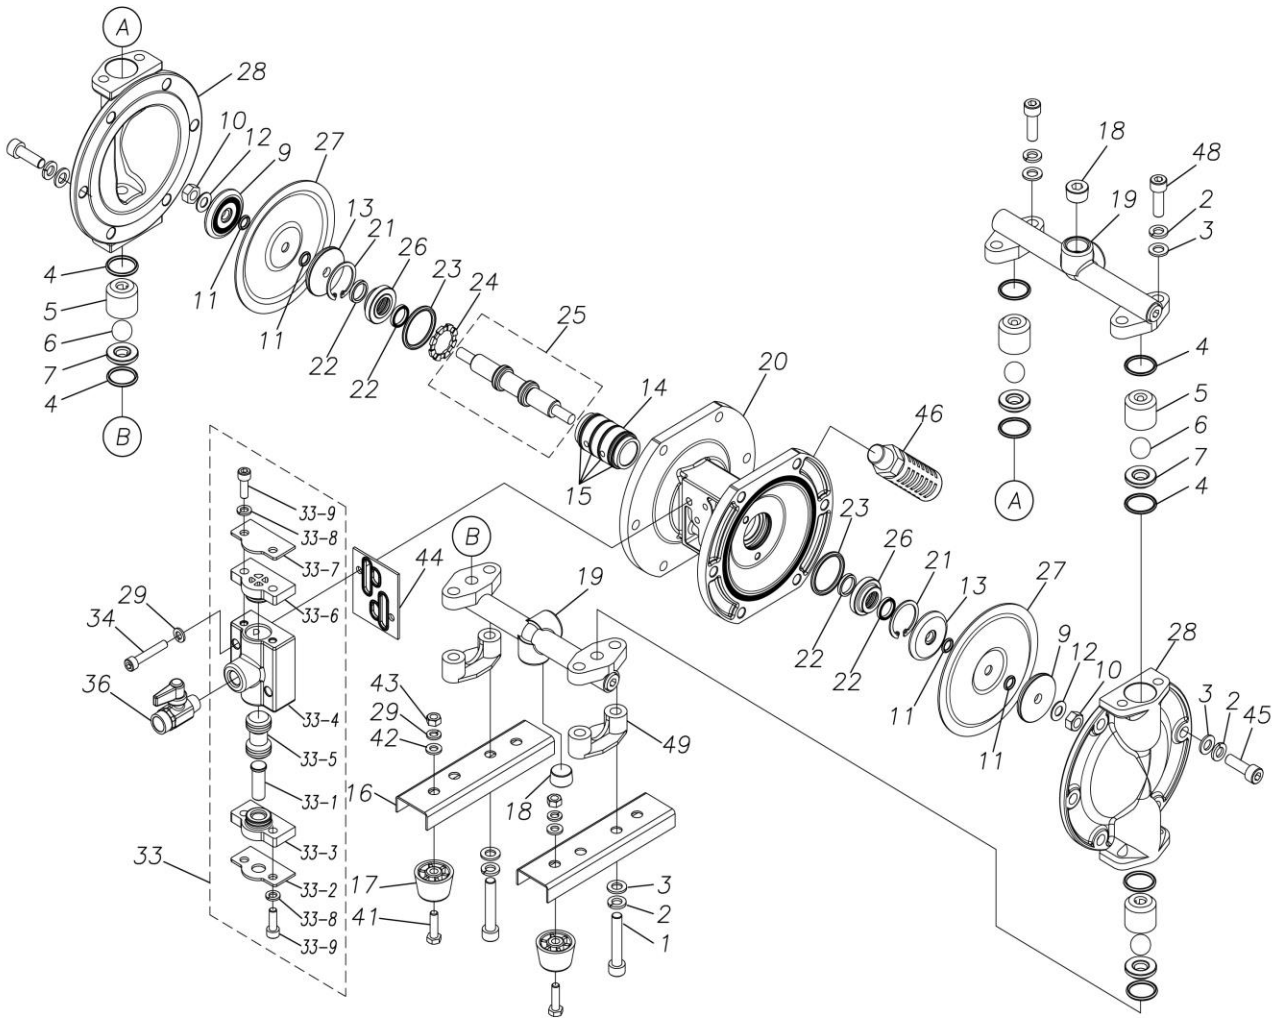

ポンプ詳細につきましては別にご用意しておりますポンプサービスブック、取扱説明書をご参照ください。

ご不明な点がございましたら代理店もしくは直接YTSまでご連絡ください。

YTS JAPAN Co.,Ltd.

www.yts-pump.com

■ Parts List

D101SC

1D00035MP

Ref.No.	Parts No.	Description	Parts Component	Remark
1	9B3210840	BOLT M8 × 40	4	
2	9W2210800	SPRING LOCK WASHER M8	20	
3	9W1210800	PLAIN WASHER M8	20	
4	9S1BP0021	O RING P-21	8	
5	1D20004SM	VALVE STOPPER	4	
6	1D20005NB	BALL	4	
7	1D20010SM	VALVE SEAT	4	
9	1E20027SM	CENTER DISK	2	
10	9N1310800	NUT M8	2	
11	9S1BP0008	O RING P-8	4	
12	9W3310800	CONED DISK SPRING M8	2	
13	1D30001MM	CENTER DISK	2	
14	1D30023MM	SLEEVE	1	
15	9S1BJ1026	O RING JASO-1026	4	
16	1D30004MM	BASE	2	
17	1C30004MB	RUBBER FEET	4	
18	9P63P9903	PLUG	2	
19	1D10007MP	MANIFOLD ASSEMBLY	2	
20	1D30013MP	BODY	1	
21	9R1120030	RETAINING RING	2	
22	9S2BA0014	PACKING	4	
23	9S1BG0030	O RING G-30	2	
24	1D30014MB	SPACER	1	
25	1D10004MK	CENTER ROD ASSEMBLY	1	

Ref.No.	Parts No.	Description	Parts Component	Remark
26	1D30015MM	CENTER ROD GUIDE	2	
27	1D20018NB	DIAPHRAGM	2	
28	1D20023SM	OUT CHAMBER	2	
29	9W2210600	SPRING LOCK WASHER M6	6	
33	1D10003MP	VALVE BODY ASSEMBLY	1	
33-1	1D30007MM	RESET BUTTON	1	The parts of #33 are available with a set as [1D10003MP: VALVE BODY ASSEMBLY]. This is also available individually.
33-2	1D30008MM	REINFORCEMENT PLATE VALVE LOWER	1	
33-3	1D30009MB	SPOOL STOPPER LOWER	1	
33-4	1D30010MP	VALVE BODY	1	
33-5	1D10002MK	SPOOL ASSEMBLY	1	
33-6	1D30011MB	SPOOL STOPPER UPPER	1	
33-7	1D30012MM	REINFORCEMENT VALVE UPPER	1	
33-8	9W2210600	SPRING LOCK WASHER M6	4	
33-9	9B3210618	BOLT M6 × 18	4	
34	9B3220635	BOLT M6 × 35	2	
36	1E90002MP	BALL VALVE	1	
39	1H90001MB	SEAL TAPE	1	
41	9B1210622	BOLT M6 × 22	4	
42	9W1210600	PLAIN WASHER M6	4	
43	9N1210600	NUT M6	4	
44	1D30017MB	VALVE BODY GASKET	1	
45	9B3210825	BOLT M8 × 25	12	
46	1D90001MP	SILENCER	1	
48	9B3210820	BOLT M8 × 20	4	
49	1D30019MB	SPACER	2	