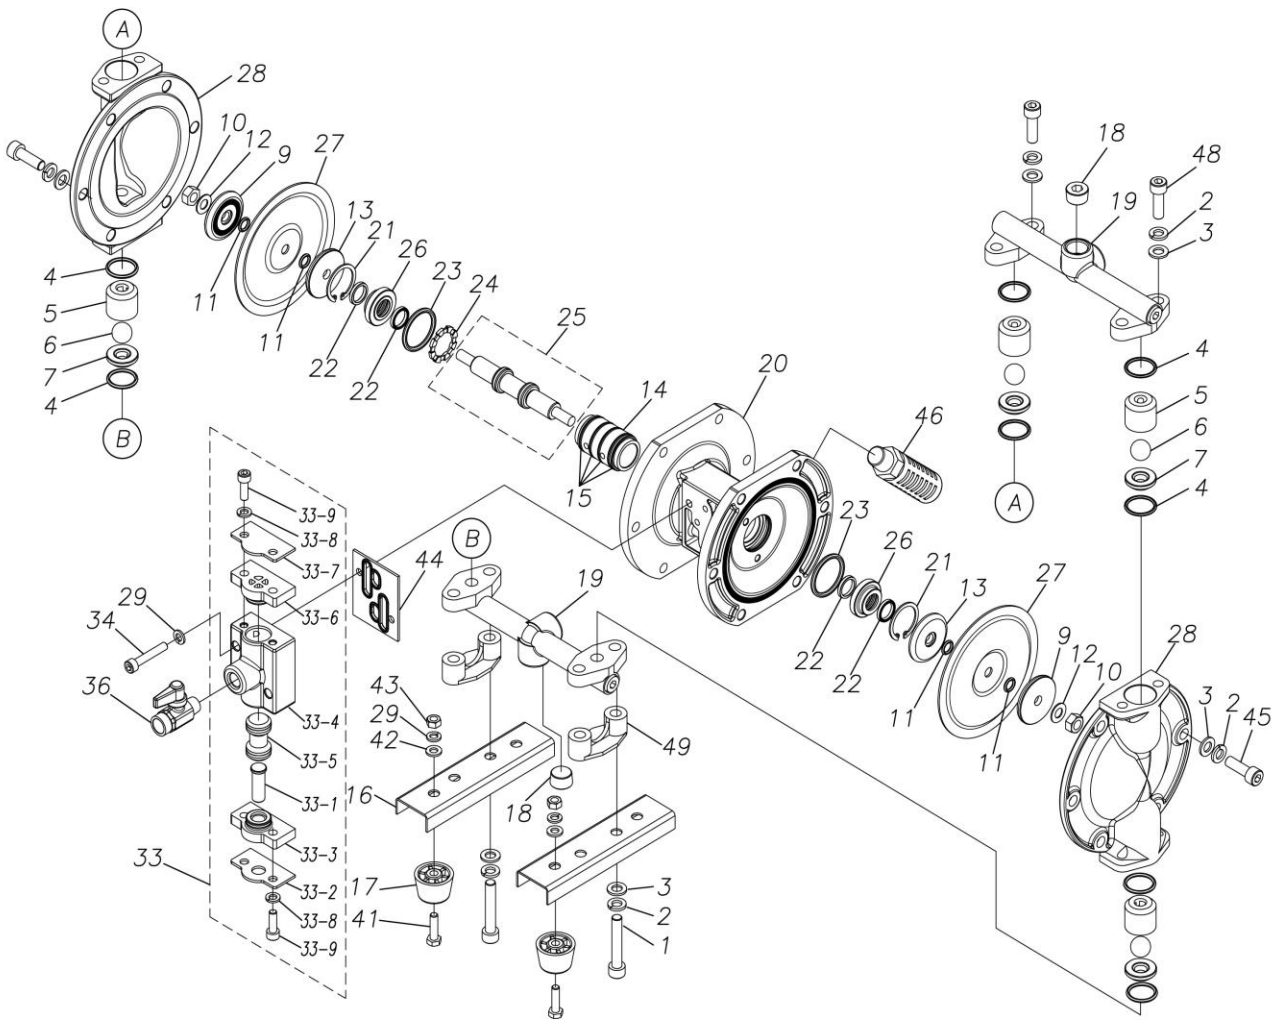

ポンプ詳細につきましては別にご用意しておりますポンプサービスブック、取扱説明書をご参照ください。

ご不明な点がございましたら代理店もしくは直接YTSまでご連絡ください。

YTS JAPAN Co.,Ltd.

www.yts-pump.com

■ Parts List

D101SN

1D00036MP

Ref.No.	Parts No.	Description	Parts Component	Remark
1	9B3210840	BOLT M8 × 40	4	
2	9W2210800	SPRING LOCK WASHER M8	20	
3	9W1210800	PLAIN WASHER M8	20	
4	9S1BP0021	O RING P-21	8	
5	1D20004SM	VALVE STOPPER	4	
6	1D20005BB	BALL	4	
7	1D20010SM	VALVE SEAT	4	
9	1E20027SM	CENTER DISK	2	
10	9N1310800	NUT M8	2	
11	9S1BP0008	O RING P-8	4	
12	9W3310800	CONED DISK SPRING M8	2	
13	1D30001MM	CENTER DISK	2	
14	1D30023MM	SLEEVE	1	
15	9S1BJ1026	O RING JASO-1026	4	
16	1D30004MM	BASE	2	
17	1C30004MB	RUBBER FEET	4	
18	9P63P9903	PLUG	2	
19	1D10007MP	MANIFOLD ASSEMBLY	2	
20	1D30013MP	BODY	1	
21	9R1120030	RETAINING RING	2	
22	9S2BA0014	PACKING	4	
23	9S1BG0030	O RING G-30	2	
24	1D30014MB	SPACER	1	
25	1D10004MK	CENTER ROD ASSEMBLY	1	

Ref.No.	Parts No.	Description	Parts Component	Remark
26	1D30015MM	CENTER ROD GUIDE	2	
27	1D20018BB	DIAPHRAGM	2	
28	1D20023SM	OUT CHAMBER	2	
29	9W2210600	SPRING LOCK WASHER M6	6	
33	1D10003MP	VALVE BODY ASSEMBLY	1	
33-1	1D30007MM	RESET BUTTON	1	The parts of #33 are available with a set as [1D10003MP: VALVE BODY ASSEMBLY]. This is also available individually.
33-2	1D30008MM	REINFORCEMENT PLATE VALVE LOWER	1	
33-3	1D30009MB	SPOOL STOPPER LOWER	1	
33-4	1D30010MP	VALVE BODY	1	
33-5	1D10002MK	SPOOL ASSEMBLY	1	
33-6	1D30011MB	SPOOL STOPPER UPPER	1	
33-7	1D30012MM	REINFORCEMENT VALVE UPPER	1	
33-8	9W2210600	SPRING LOCK WASHER M6	4	
33-9	9B3210618	BOLT M6 × 18	4	
34	9B3220635	BOLT M6 × 35	2	
36	1E90002MP	BALL VALVE	1	
39	1H90001MB	SEAL TAPE	1	
41	9B1210622	BOLT M6 × 22	4	
42	9W1210600	PLAIN WASHER M6	4	
43	9N1210600	NUT M6	4	
44	1D30017MB	VALVE BODY GASKET	1	
45	9B3210825	BOLT M8 × 25	12	
46	1D90001MP	SILENCER	1	
48	9B3210820	BOLT M8 × 20	4	
49	1D30019MB	SPACER	2	