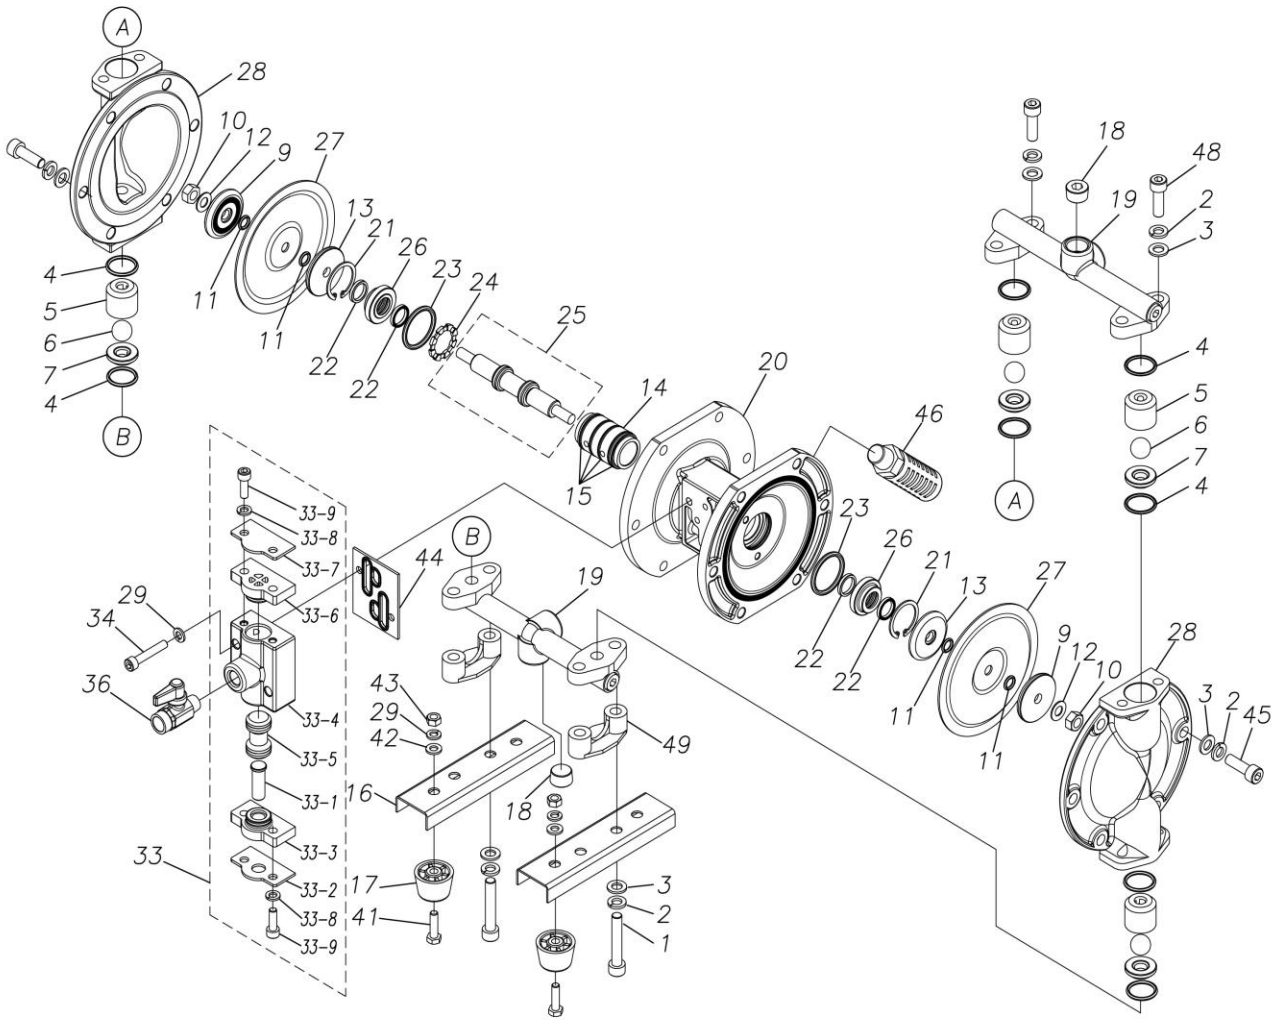

ポンプ詳細につきましては別にご用意しておりますポンプサービスブック、取扱説明書をご参照ください。

ご不明な点がございましたら代理店もしくは直接YTSまでご連絡ください。

YTS JAPAN Co.,Ltd.

[www.yts-pump.com](http://www.yts-pump.com)

■ Parts List

D101SS

1D00039MP

Ref.No.	Parts No.	Description	Parts Component	Remark
1	9B3210840	BOLT M8 × 40	4	
2	9W2210800	SPRING LOCK WASHER M8	20	
3	9W1210800	PLAIN WASHER M8	20	
4	9S1EP0021	O RING P-21	8	
5	1D20004SM	VALVE STOPPER	4	
6	1D20005EB	BALL	4	
7	1D20010SM	VALVE SEAT	4	
9	1E20027SM	CENTER DISK	2	
10	9N1310800	NUT M8	2	
12	9W3310800	CONED DISK SPRING M8	2	
13	1D30001MM	CENTER DISK	2	
14	1D30023MM	SLEEVE	1	
15	9S1BJ1026	O RING JASO-1026	4	
16	1D30004MM	BASE	2	
17	1C30004MB	RUBBER FEET	4	
18	9P63P9903	PLUG	2	
19	1D10007MP	MANIFOLD ASSEMBLY	2	
20	1D30013MP	BODY	1	
21	9R1120030	RETAINING RING	2	
22	9S2BA0014	PACKING	4	
23	9S1BG0030	O RING G-30	2	
24	1D30014MB	SPACER	1	
25	1D10004MK	CENTER ROD ASSEMBLY	1	
26	1D30015MM	CENTER ROD GUIDE	2	

Ref.No.	Parts No.	Description	Parts Component	Remark
27	1D20020SB	DIAPHRAGM	2	
28	1D20023SM	OUT CHAMBER	2	
29	9W2210600	SPRING LOCK WASHER M6	6	
33	1D10003MP	VALVE BODY ASSEMBLY	1	
33-1	1D30007MM	RESET BUTTON	1	The parts of #33 are available with a set as [1D10003MP: VALVE BODY ASSEMBLY]. This is also available individually.
33-2	1D30008MM	REINFORCEMENT PLATE VALVE LOWER	1	
33-3	1D30009MB	SPOOL STOPPER LOWER	1	
33-4	1D30010MP	VALVE BODY	1	
33-5	1D10002MK	SPOOL ASSEMBLY	1	
33-6	1D30011MB	SPOOL STOPPER UPPER	1	
33-7	1D30012MM	REINFORCEMENT VALVE UPPER	1	
33-8	9W2210600	SPRING LOCK WASHER M6	4	
33-9	9B3210618	BOLT M6 × 18	4	
34	9B3220635	BOLT M6 × 35	2	
36	1E90002MP	BALL VALVE	1	
39	1H90001MB	SEAL TAPE	1	
41	9B1210622	BOLT M6 × 22	4	
42	9W1210600	PLAIN WASHER M6	4	
43	9N1210600	NUT M6	4	
44	1D30017MB	VALVE BODY GASKET	1	
45	9B3210825	BOLT M8 × 25	12	
46	1D90001MP	SILENCER	1	
48	9B3210820	BOLT M8 × 20	4	
49	1D30019MB	SPACER	2	