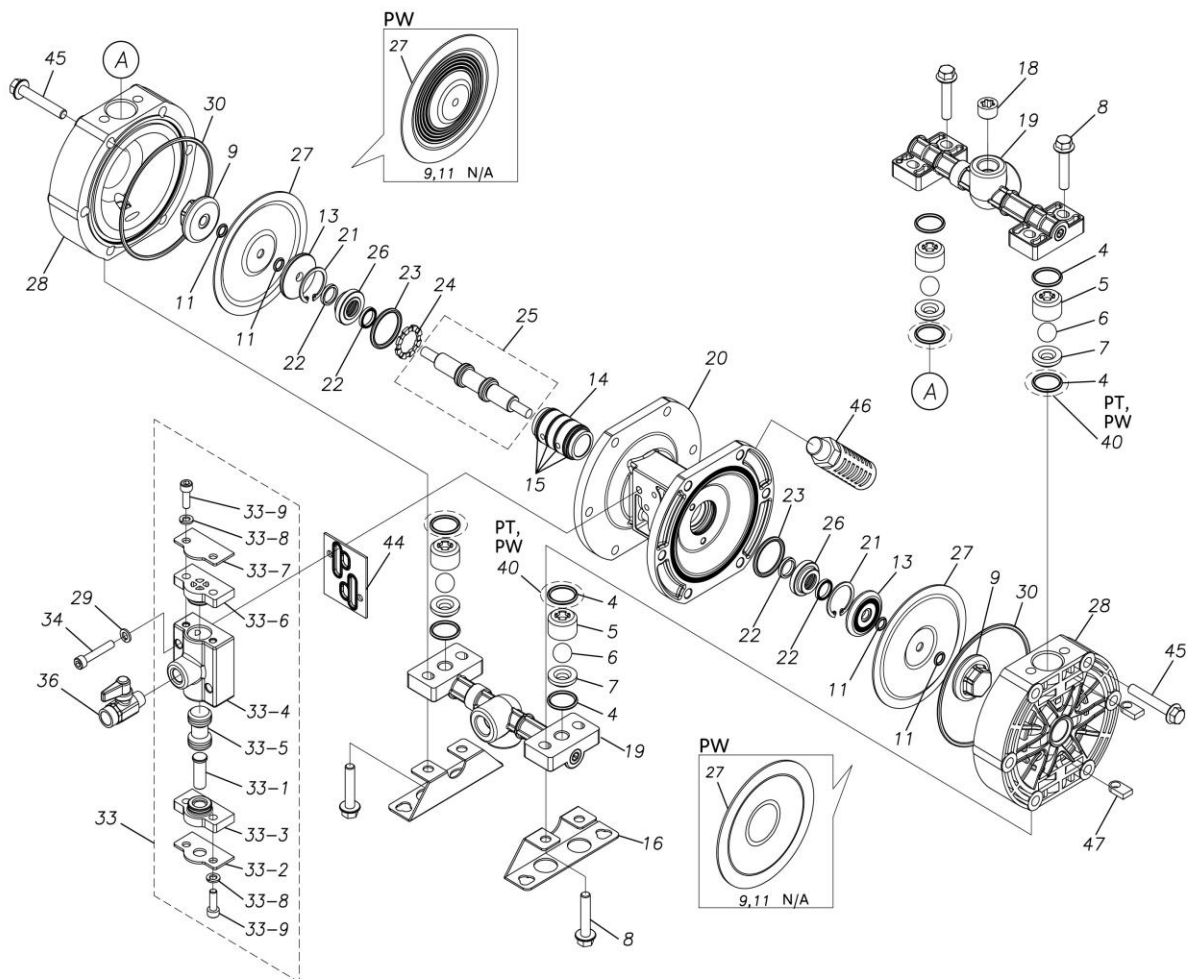

展開図 & パーツリスト

Exploded View Drawing and Parts List

型式

Model: **D101PW**

製品番号

Model Number: **1D00121MP**

The part list and exploded view drawing as attached below indicate the full list of parts for the above mentioned pump model.

ポンプ詳細につきましては別にご用意しておりますポンプサービスブック、取扱説明書をご参照ください。

ご不明な点がございましたら代理店もしくは直接YTSまでご連絡ください。

YTS JAPAN Co.,Ltd.

www.yts-pump.com

■ Parts List

D101PW

1D00121MP

Ref.No.	Parts No.	Description	Parts Component	Remark
4	9S1TP0021	O RING P-21	4	
5	1D20027PB	VALVE STOPPER	4	
6	1D20006TM	BALL	4	
7	1D20029PM	VALVE SEAT	4	
8	9B2210840	BOLT M8 × 40	8	
13	1D30001MM	CENTER DISK	2	
14	1D30023MM	SLEEVE	1	
15	9S1BJ1026	O RING JASO-1026	4	
16	1D30003MM	BASE	2	
18	1H30043MB	PLUG	2	
19	1D10008MP	MANIFOLD ASSEMBLY	2	
20	1D30013MP	BODY	1	
21	9R1120030	RETAINING RING	2	
22	9S2BA0014	PACKING	4	
23	9S1BG0030	O RING G-30	2	
24	1D30014MB	SPACER	1	
25	1D10031MK	CENTER ROD ASSEMBLY	1	
26	1D30015MM	CENTER ROD GUIDE	2	
27	1D20068TE	DAIAPHRAGM	2	
28	1D20026PM	OUT CHAMBER	2	
29	9W2210600	SPRING LOCK WASHER M6	2	
30	9S1TG0105	O RING G-105	2	
33	1D10003MP	VALVE BODY ASSEMBLY	1	

Ref.No.	Parts No.	Description	Parts Component	Remark
33-1	1D30007MM	RESET BUTTON	1	The parts of #33 are available with a set as [1D10003MP: VALVE BODY ASSEMBLY]. This is also available individually.
33-2	1D30008MM	REINFORCEMENT PLATE VALVE LOWER	1	
33-3	1D30009MB	SPOOL STOPPER LOWER	1	
33-4	1D30010MP	VALVE BODY	1	
33-5	1D10002MK	SPOOL ASSEMBLY	1	
33-6	1D30011MB	SPOOL STOPPER UPPER	1	
33-7	1D30012MM	REINFORCEMENT VALVE UPPER	1	
33-8	9W2210600	SPRING LOCK WASHER M6	4	
33-9	9B3210618	BOLT M6 × 18	4	
34	9B3220635	BOLT M6 × 35	2	
36	1E90002MP	BALL VALVE	1	
39	1H90001MB	SEAL TAPE	1	
40	9S1TP0020	O RING P-20	4	
44	1D30017MB	VALVE BODY GASKET	1	
45	9B2210850	BOLT M8 × 50	12	
46	1D90001MP	SILENCER	1	
47	1D30022MM	NAT OUT CHAMBER	8	