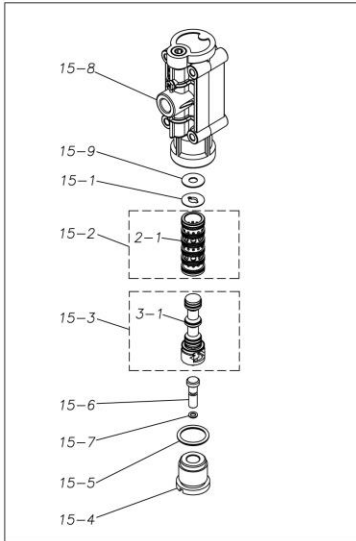

■ Parts List

D152PC

1E0001MP

Ref.No.	Parts No.	Description	Parts Component	Remark
1	9B2210845	BOLT M8 × 45	12	
2	9N2210800	NUT M8	20	
3	9B2210850	BOLT M8 × 50	4	
4	9B2210835	BOLT M8 × 35	4	
5	9S1BP0029	O RING P-29	8	
6	1E20013PB	VALVE STOPPER	4	
7	1E20020TM	FLAT VALVE	4	
8	1E20014PB	VALVE SEAT	4	
9	1E20016PB	OUT CHAMBER	2	
10	1E20017PP	MANIFOLD	2	
11	1E90002MP	BALL VALVE	1	
12	1E30033MB	SILENCER	1	
13	1E30059MB	BASE	2	
14	1E10001MK	BODY ASSEMBLY	1