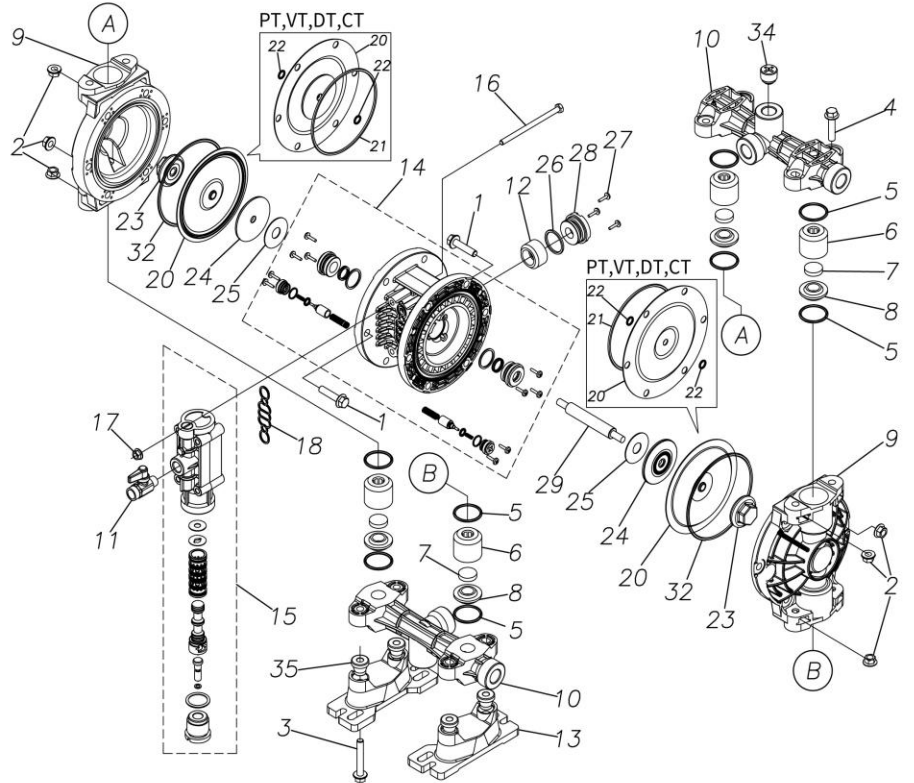

■ Parts List

D152PH

1E0004MP

Ref.No.	Parts No.	Description	Parts Component	Remark
1	9B2210845	BOLT M8 × 45	12	
2	9N2210800	NUT M8	20	
3	9B2210850	BOLT M8 × 50	4	
4	9B2210835	BOLT M8 × 35	4	
5	9S1BP0029	O RING P-29	8	
6	1E20013PB	VALVE STOPPER	4	
7	1E20020TM	FLAT VALVE	4	
8	1E20014PB	VALVE SEAT	4	
9	1E20016PB	OUT CHAMBER	2	
10	1E20017PP	MANIFOLD	2	
11	1E90002MP	BALL VALVE	1	
12	1E30033MB	SILENCER	1	
13	1E30059MB	BASE	2	
14	1E10001MK	BODY ASSEMBLY	1