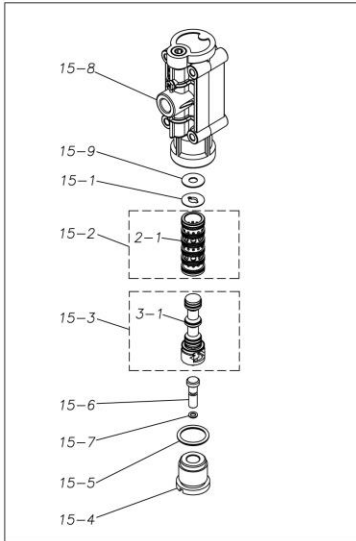

■ Parts List

D152PH

1E0004MP

Ref.No.	Parts No.	Description	Parts Component	Remark
1	9B2210845	BOLT M8 × 45	12	
2	9N2210800	NUT M8	20	
3	9B2210850	BOLT M8 × 50	4	
4	9B2210835	BOLT M8 × 35	4	
5	9S1BP0029	O RING P-29	8	
6	1E20013PB	VALVE STOPPER	4	
7	1E20020TM	FLAT VALVE	4	
8	1E20014PB	VALVE SEAT	4	
9	1E20016PB	OUT CHAMBER	2	
10	1E20017PP	MANIFOLD	2	
11	1E90002MP	BALL VALVE	1	
12	1E30033MB	SILENCER	1	
13	1E30059MB	BASE	2	
14	1E10001MK	BODY ASSEMBLY	1