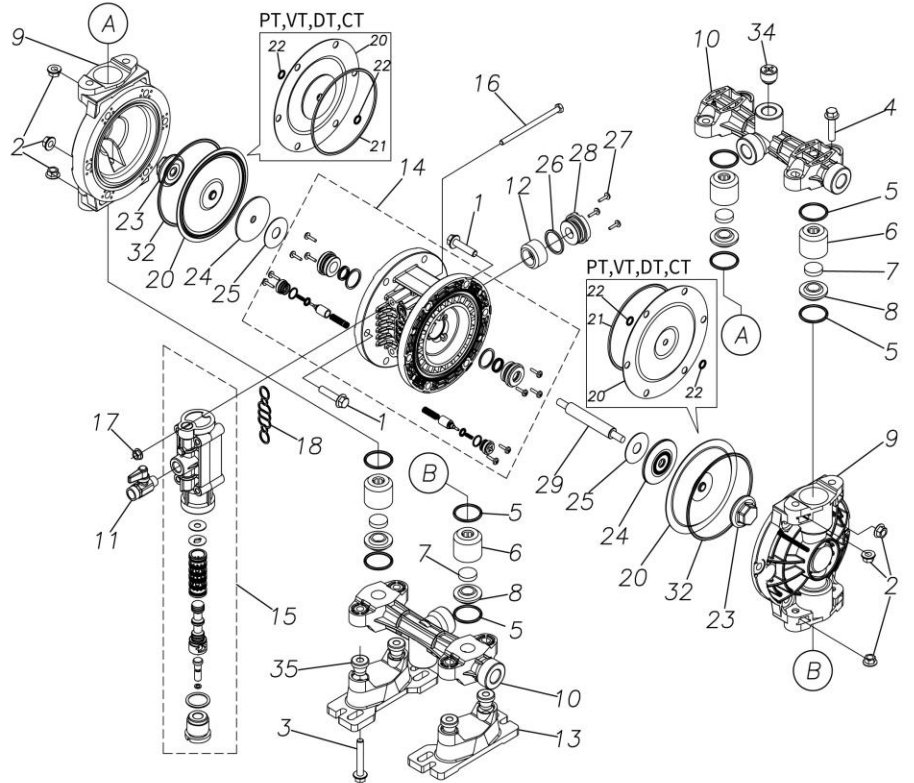

■ Parts List

D152PS

1E0005MP

Ref.No.	Parts No.	Description	Parts Component	Remark
1	9B2210845	BOLT M8 × 45	12	
2	9N2210800	NUT M8	20	
3	9B2210850	BOLT M8 × 50	4	
4	9B2210835	BOLT M8 × 35	4	
5	9S1EP0029	O RING P-29	8	
6	1E20013PB	VALVE STOPPER	4	
7	1E20020TM	FLAT VALVE	4	
8	1E20014PB	VALVE SEAT	4	
9	1E20016PB	OUT CHAMBER	2	
10	1E20017PP	MANIFOLD	2	
11	1E90002MP	BALL VALVE	1	
12	1E30033MB	SILENCER	1	
13	1E30059MB	BASE	2	
14	1E10001MK	BODY ASSEMBLY	1