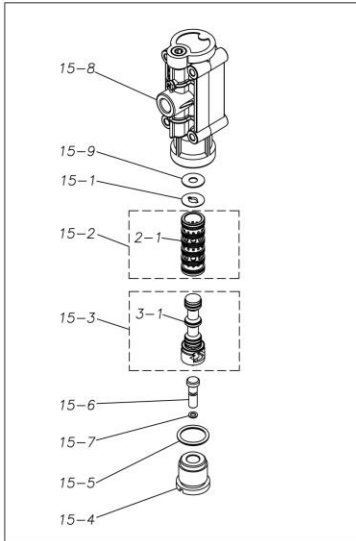

■ Parts List

D152PS

1E0005MP

Ref.No.	Parts No.	Description	Parts Component	Remark
1	9B2210845	BOLT M8 × 45	12	
2	9N2210800	NUT M8	20	
3	9B2210850	BOLT M8 × 50	4	
4	9B2210835	BOLT M8 × 35	4	
5	9S1EP0029	O RING P-29	8	
6	1E20013PB	VALVE STOPPER	4	
7	1E20020TM	FLAT VALVE	4	
8	1E20014PB	VALVE SEAT	4	
9	1E20016PB	OUT CHAMBER	2	
10	1E20017PP	MANIFOLD	2	
11	1E90002MP	BALL VALVE	1	
12	1E30033MB	SILENCER	1	
13	1E30059MB	BASE	2	
14	1E10001MK	BODY ASSEMBLY	1