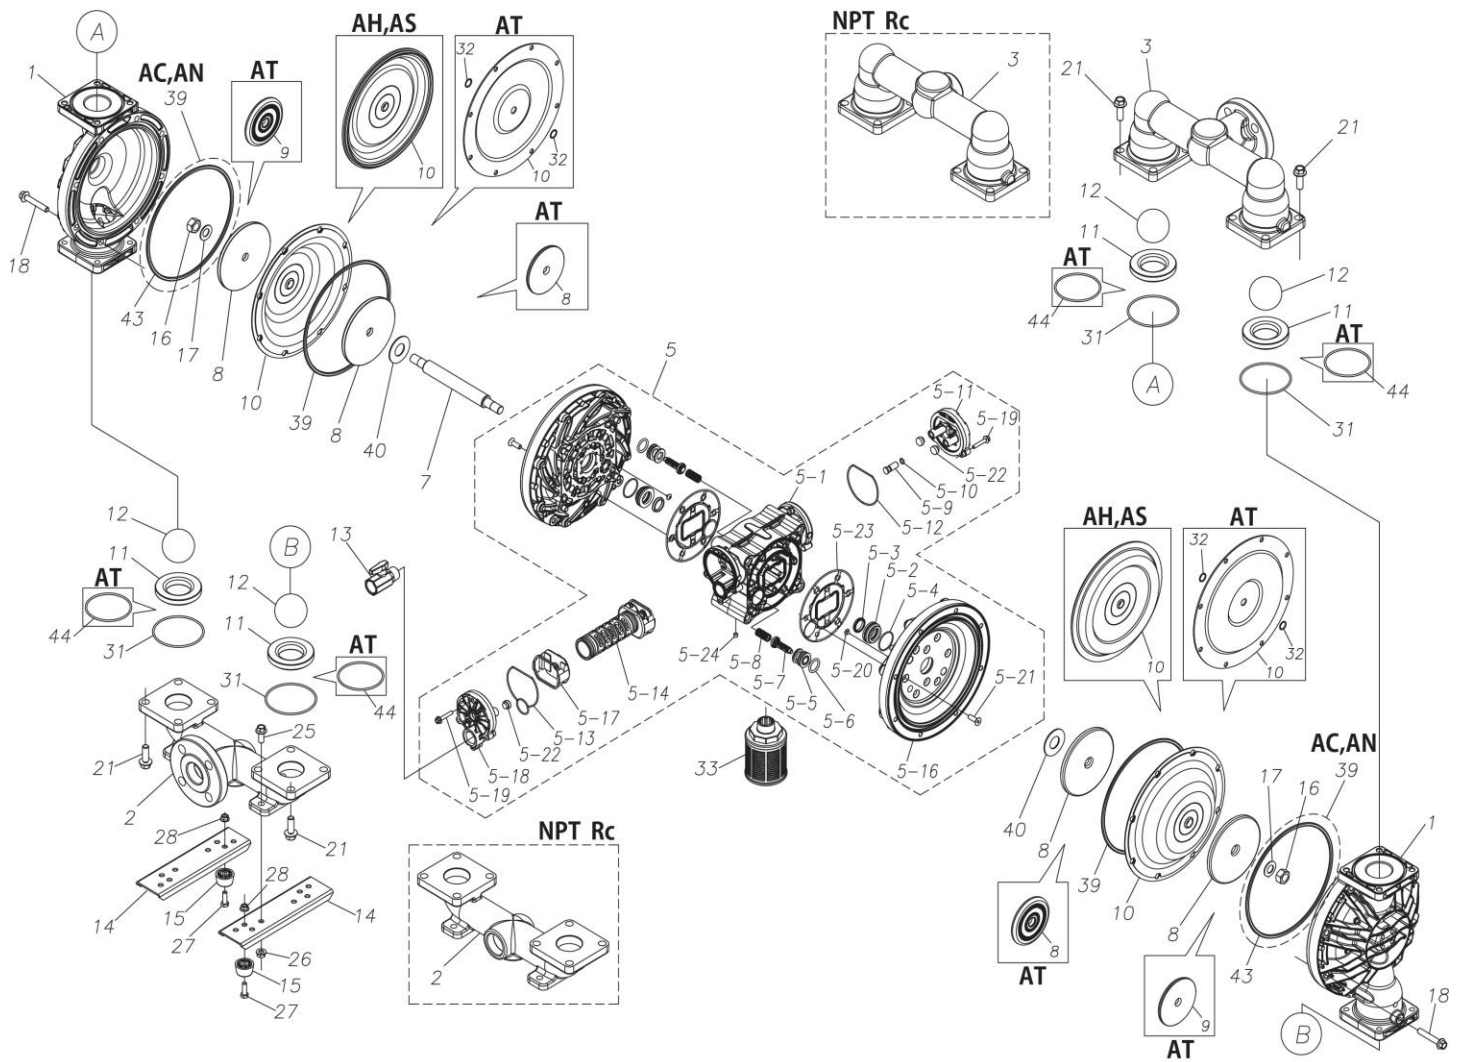

展開図 & パーツリスト

Exploded View Drawing and Parts List

型式

Model: **D400ANJ**

製品番号

Model Number: **1L00420MP**

The part list and exploded view drawing as attached below indicate the full list of parts for the above mentioned pump model.

ポンプ詳細につきましては別にご用意しておりますポンプサービスブック、取扱説明書をご参照ください。

ご不明な点がございましたら代理店もしくは直接YTSまでご連絡ください。

YTS JAPAN Co.,Ltd.

www.yts-pump.com

■ Parts List

D400ANJ

1L00420MP

Ref.No.	Parts No.	Description	Parts Component	Remark
1	1L20032AM	OUT CHAMBER	2	
2	1L20033AF	IN MANIFOLD	1	
3	1L20035AF	OUT MANIFOLD	1	
5	1L10023MP	BODY ASSEMBLY	1	

Ref.No.	Parts No.	Description	Parts Component	Remark
5-1	1L30054MP	BODY	1	The parts of #5 are available with a set as [1L10023MP:BODY ASSEMBLY]. This is also available individually.
5-2	1M30026MM	BEARING CENTER ROD	2	
5-3	9S2BA0025	PACKING	2	
5-4	9S1BS0036	O RING S-36	2	
5-5	1L30063MM	PILOT VALVE SEAT	2	
5-6	9S1BP1022	O RING P-22A	2	
5-7	1L30058MB	PILOT VALVE	2	
5-8	1L30064MM	SPRING	2	
5-9	1L30065MM	RESET BUTTON	1	
5-10	9S1BP0008	O RING P-8	1	
5-11	1L30056MB	CAP	1	
5-12	1L30061MB	PACKING CAP	1	
5-13	1L30060MB	PACKING CAP IN	1	
5-14	1L10003MK	C SPOOL VALVE ASSEMBLY (Looped C®)	1	
5-16	1L30066MM	AIR CHAMBER	2	
5-17	1L30005MB	SPRING STOPPER	1	
5-18	1L30055MP	CAP IN	1	
5-19	9B2210635	BOLT M6 × 35	7	
5-20	9T6125008	SCREW M5 × 8	8	
5-21	9B5410825	BOLT M8 × 25	16	
5-22	1L30062MB	CUSHION	4	
5-23	1L30059MB	PACKING BODY	2	
5-24	9P62P9901	PLUG	2	
7	1L20043MM	CENTER ROD	1	
8	1L20019MM	CENTER DISK	4	
10	1L20002BB	DIAPHRAGM	2	
11	1L20037BB	VALVE SEAT	4	
12	1M20018BB	BALL	4	
13	1M90001MP	BALL VALVE	1	
14	1L30067MM	BASE	2	
15	1H30055MB	RUBBER FEET	4	
16	9N1731600	NUT M16 × 1.5	2	
17	9W3311600	CONED DISK SPRING M16	2	
18	9B2111060	BOLT M10 × 60	16	
21	9B2111235	BOLT M12 × 35	16	
25	9B2111025	BOLT M10 × 25	4	
26	9N2111000	NUT M10	4	
27	9B1110825	BOLT M8 × 25	4	
28	9N2110800	NUT M8	4	
31	9S1BG0100	O RING G-100	4	
33	1L90002MP	SILENCER	1	
39	9S1BG0230	O RING G-230	4	
40	1M30033MB	CUSHION CENTER DISK	2	