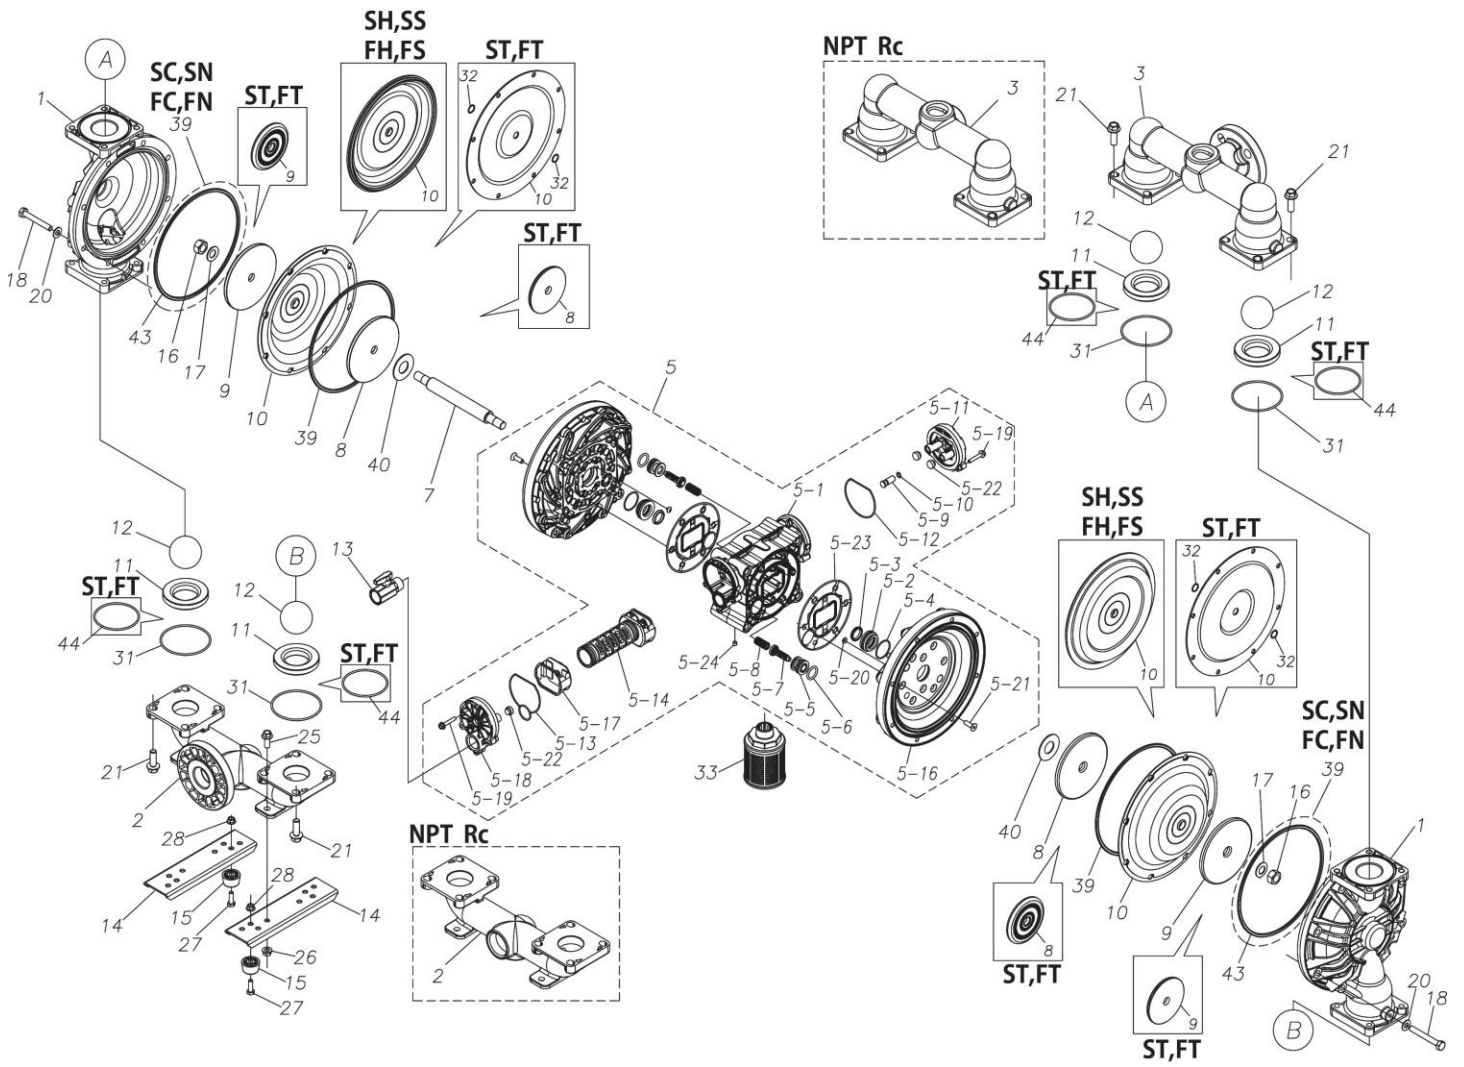

ポンプ詳細につきましては別にご用意しておりますポンプサービスブック、取扱説明書をご参照ください。

ご不明な点がございましたら代理店もしくは直接YTSまでご連絡ください。

YTS JAPAN Co.,Ltd.

www.yts-pump.com

■ Parts List

D400SHJ

1L00431MP

Ref.No.	Parts No.	Description	Parts Component	Remark
1	1L20027SM	OUT CHAMBER	2	
2	1L20028SF	IN MANIFOLD	1	
3	1L20030SF	OUT MANIFOLD	1	
5	1L10023MP	BODY ASSEMBLY	1	

Ref.No.	Parts No.	Description	Parts Component	Remark
5-1	1L30054MP	BODY	1	The parts of #5 are available with a set as [1L10023MP:BODY ASSEMBLY]. This is also available individually.
5-2	1M30026MM	BEARING CENTER ROD	2	
5-3	9S2BA0025	PACKING	2	
5-4	9S1BS0036	O RING S-36	2	
5-5	1L30063MM	PILOT VALVE SEAT	2	
5-6	9S1BP1022	O RING P-22A	2	
5-7	1L30058MB	PILOT VALVE	2	
5-8	1L30064MM	SPRING	2	
5-9	1L30065MM	RESET BUTTON	1	
5-10	9S1BP0008	O RING P-8	1	
5-11	1L30056MB	CAP	1	
5-12	1L30061MB	PACKING CAP	1	
5-13	1L30060MB	PACKING CAP IN	1	
5-14	1L10003MK	C SPOOL VALVE ASSEMBLY (Looped C®)	1	
5-16	1L30066MM	AIR CHAMBER	2	
5-17	1L30005MB	SPRING STOPPER	1	
5-18	1L30055MP	CAP IN	1	
5-19	9B2210635	BOLT M6 × 35	7	
5-20	9T6125008	SCREW M5 × 8	8	
5-21	9B5410825	BOLT M8 × 25	16	
5-22	1L30062MB	CUSHION	4	
5-23	1L30059MB	PACKING BODY	2	
5-24	9P62P9901	PLUG	2	
7	1L20043MM	CENTER ROD	1	
8	1L20019MM	CENTER DISK	2	
9	1L20040MM	CENTER DISK	2	
10	1L20010HB	DIAPHRAGM	2	
11	1L20037BB	VALVE SEAT	4	
12	1M20018BB	BALL	4	
13	1M90001MP	BALL VALVE	1	
14	1L30067MM	BASE	2	
15	1H30055MB	RUBBER FEET	4	
16	9N1731600	NUT M16 × 1.5	2	
17	9W3311600	CONED DISK SPRING M16	2	
18	9B1221060	BOLT M10 × 60	16	
20	9W4211000	SPRING LOCK WASHER M10	16	
21	9B2211235	BOLT M12 × 35	16	
25	9B2211020	BOLT M10 × 20	4	
26	9N2211000	NUT M10	4	
27	9B1110825	BOLT M8 × 25	4	
28	9N2110800	NUT M8	4	
31	9S1BG0100	O RING G-100	4	
33	1L90002MP	SILENCER	1	
40	1M30033MB	CUSHION CENTER DISK	2	
43	9S1BG0230	O RING G-230	2	