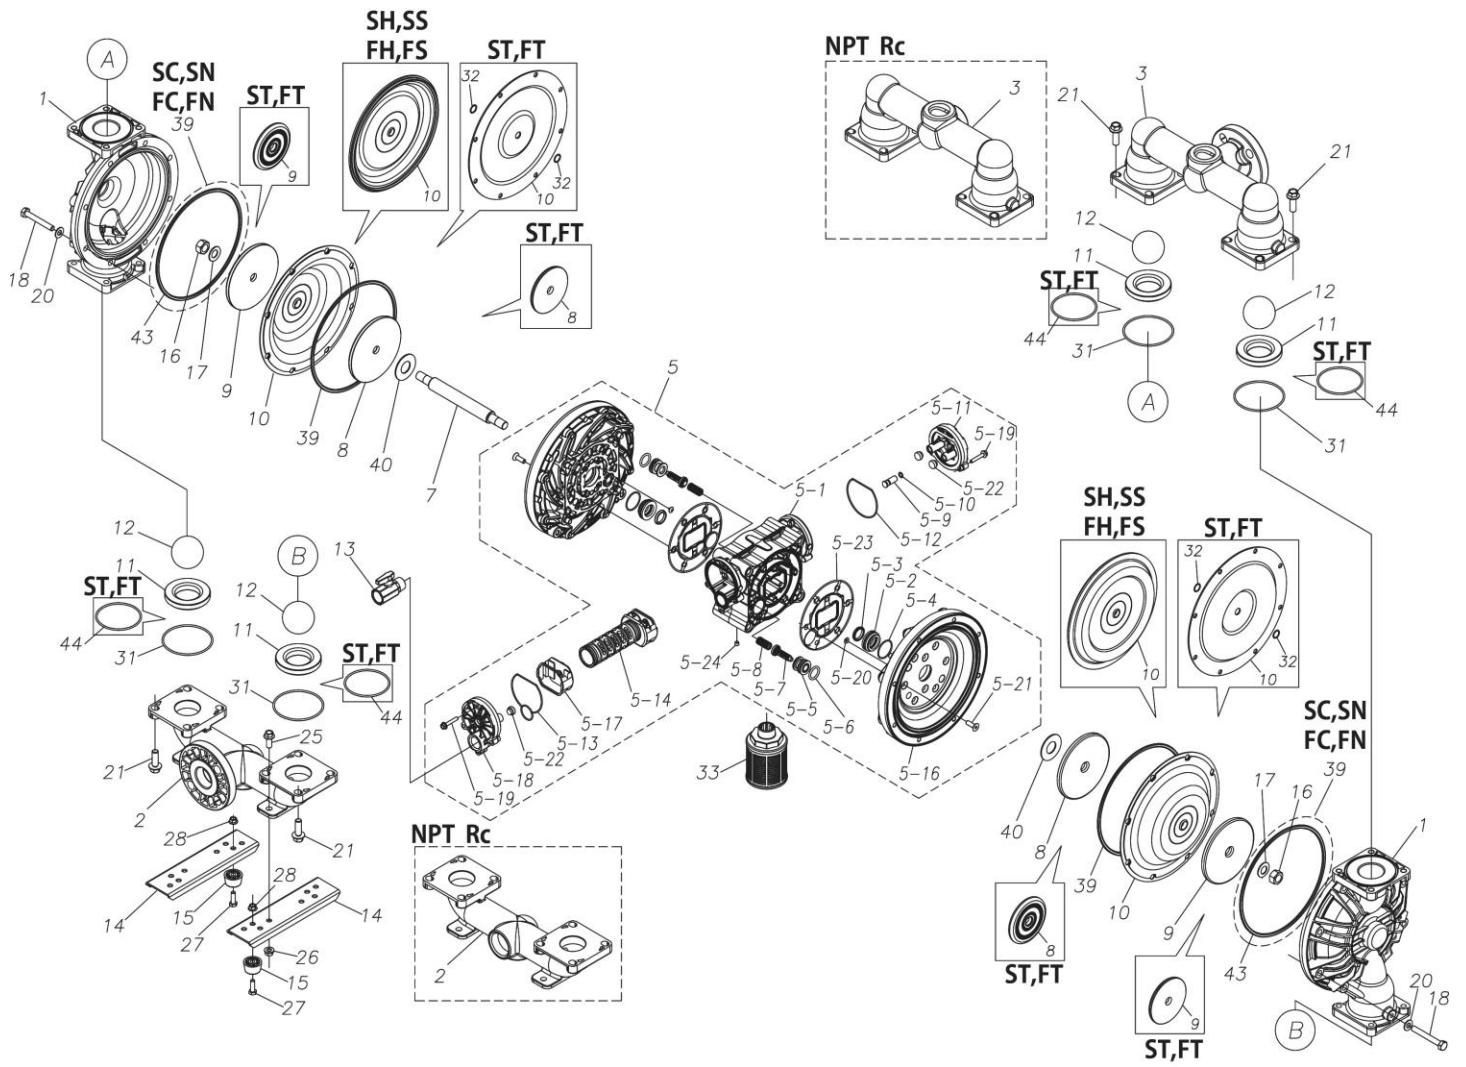

ポンプ詳細につきましては別にご用意しておりますポンプサービスブック、取扱説明書をご参照ください。

ご不明な点がございましたら代理店もしくは直接YTSまでご連絡ください。

YTS JAPAN Co.,Ltd.

www.yts-pump.com

■ Parts List

D400SSJ

1L00432MP

Ref.No.	Parts No.	Description	Parts Component	Remark
1	1L20027SM	OUT CHAMBER	2	
2	1L20028SF	IN MANIFOLD	1	
3	1L20030SF	OUT MANIFOLD	1	
5	1L10023MP	BODY ASSEMBLY	1	

Ref.No.	Parts No.	Description	Parts Component	Remark
5-1	1L30054MP	BODY	1	The parts of #5 are available with a set as [1L10023MP:BODY ASSEMBLY]. This is also available individually.
5-2	1M30026MM	BEARING CENTER ROD	2	
5-3	9S2BA0025	PACKING	2	
5-4	9S1BS0036	O RING S-36	2	
5-5	1L30063MM	PILOT VALVE SEAT	2	
5-6	9S1BP1022	O RING P-22A	2	
5-7	1L30058MB	PILOT VALVE	2	
5-8	1L30064MM	SPRING	2	
5-9	1L30065MM	RESET BUTTON	1	
5-10	9S1BP0008	O RING P-8	1	
5-11	1L30056MB	CAP	1	
5-12	1L30061MB	PACKING CAP	1	
5-13	1L30060MB	PACKING CAP IN	1	
5-14	1L10003MK	C SPOOL VALVE ASSEMBLY (Looped C®)	1	
5-16	1L30066MM	AIR CHAMBER	2	
5-17	1L30005MB	SPRING STOPPER	1	
5-18	1L30055MP	CAP IN	1	
5-19	9B2210635	BOLT M6 × 35	7	
5-20	9T6125008	SCREW M5 × 8	8	
5-21	9B5410825	BOLT M8 × 25	16	
5-22	1L30062MB	CUSHION	4	
5-23	1L30059MB	PACKING BODY	2	
5-24	9P62P9901	PLUG	2	
7	1L20043MM	CENTER ROD	1	
8	1L20019MM	CENTER DISK	2	
9	1L20040MM	CENTER DISK	2	
10	1L20011SB	DIAPHRAGM	2	
11	1L20037EB	VALVE SEAT	4	
12	1M20018EB	BALL	4	
13	1M90001MP	BALL VALVE	1	
14	1L30067MM	BASE	2	
15	1H30055MB	RUBBER FEET	4	
16	9N1731600	NUT M16 × 1.5	2	
17	9W3311600	CONED DISK SPRING M16	2	
18	9B1221060	BOLT M10 × 60	16	
20	9W4211000	SPRING LOCK WASHER M10	16	
21	9B2211235	BOLT M12 × 35	16	
25	9B2211020	BOLT M10 × 20	4	
26	9N2211000	NUT M10	4	
27	9B1110825	BOLT M8 × 25	4	
28	9N2110800	NUT M8	4	
31	9S1EG0100	O RING G-100	4	
33	1L90002MP	SILENCER	1	
40	1M30033MB	CUSHION CENTER DISK	2	
43	9S1EG0230	O RING G-230	2	