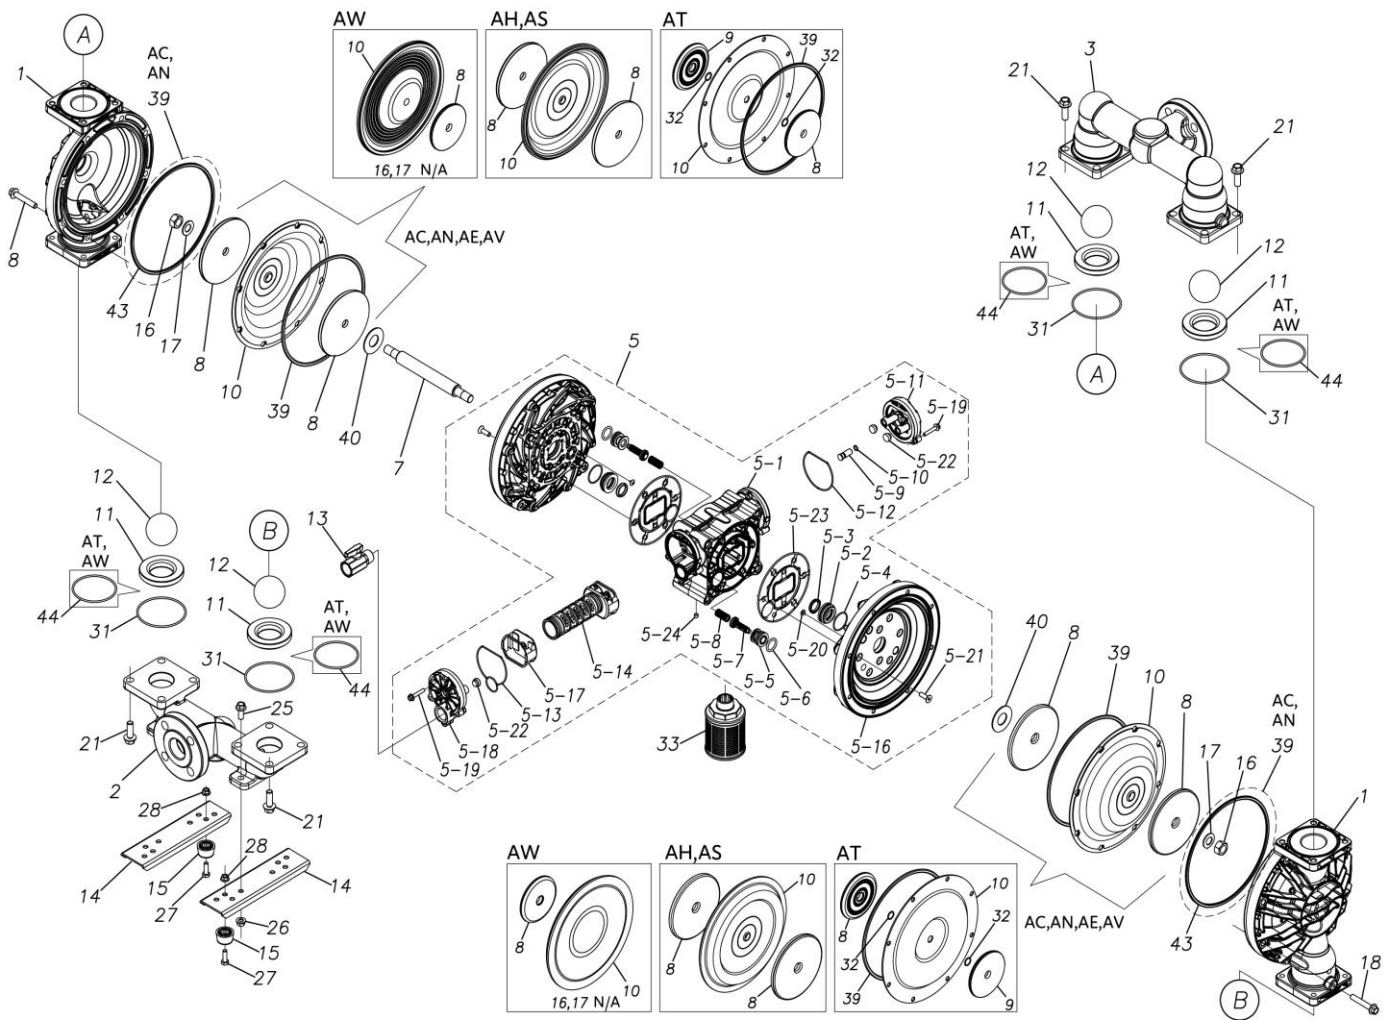

展開図 & パーツリスト

Exploded View Drawing and Parts List

型式

Model: **D400AWJ**

製品番号

Model Number: **1L00451MP**

The part list and exploded view drawing as attached below indicate the full list of parts for the above mentioned pump model.

ポンプ詳細につきましては別にご用意しておりますポンプサービスブック、取扱説明書をご参照ください。

ご不明な点がございましたら代理店もしくは直接YTSまでご連絡ください。

YTS JAPAN Co.,Ltd.

www.yts-pump.com

■ Parts List

D400AWJ

1L00451MP

Ref.No.	Parts No.	Description	Parts Component	Remark
1	1L20032AM	OUT CHAMBER	2	
2	1L20033AF	IN MANIFOLD	1	
3	1L20035AF	OUT MANIFOLD	1	
5	1L10023MP	BODY ASSEMBLY	1	

Ref.No.	Parts No.	Description	Parts Component	Remark
5-1	1L30054MP	BODY	1	The parts of #5 are available with a set as [1L10023MP: BODY ASSEMBLY]. This is also available individually.
5-2	1M30026MM	BEARING CENTER ROD	2	
5-3	9S2BA0025	PACKING	2	
5-4	9S1BS0036	O RING S-36	2	
5-5	1L30063MM	PILOT VALVE SEAT	2	
5-6	9S1BP1022	O RING P-22A	2	
5-7	1L30058MB	PILOT VALVE	2	
5-8	1L30064MM	SPRING	2	
5-9	1L30065MM	RESET BUTTON	1	
5-10	9S1BP0008	O RING P-8	1	
5-11	1L30056MB	CAP	1	
5-12	1L30061MB	PACKING CAP	1	
5-13	1L30060MB	PACKING CAP IN	1	
5-14	1L10003MK	C SPOOL VALVE ASSEMBLY (Looped C®)	1	
5-16	1L30066MM	AIR CHAMBER	2	
5-17	1L30005MB	SPRING STOPPER	1	
5-18	1L30055MP	CAP IN	1	
5-19	9B2210635	BOLT M6 × 35	7	
5-20	9T6125008	SCREW M5 × 8	8	
5-21	9B5410825	BOLT M8 × 25	16	
5-22	1L30062MB	CUSHION	4	
5-23	1L30059MB	PACKING BODY	2	
5-24	9P62P9901	PLUG	2	
7	1L30115TM	CENTER ROD	1	
8	1L30084TM	CENTER DISK	2	
10	1L20067TE	DIAPHRAGM	2	
11	1L20041TM	VALVE SEAT	4	
12	1M20034TM	BALL	4	
13	1M90001MP	BALL VALVE	1	
14	1L30067MM	BASE	2	
15	1H30055MB	RUBBER FEET	4	
18	9B2111060	BOLT M10 × 60	16	
21	9B2111235	BOLT M12 × 35	16	
25	9B2111025	BOLT M10 × 25	4	
26	9N2111000	NUT M10	4	
27	9B1110825	BOLT M8 × 25	4	
28	9N2110800	NUT M8	4	
31	9S1TG0100	O RING G-100	4	
33	1L90002MP	SILENCER	1	
40	1M30033MB	CUSHION CENTER DISK	2	
43	9S1TG0230	O RING G-230	2	
44	9S1TG0085	O RING G-85	4	