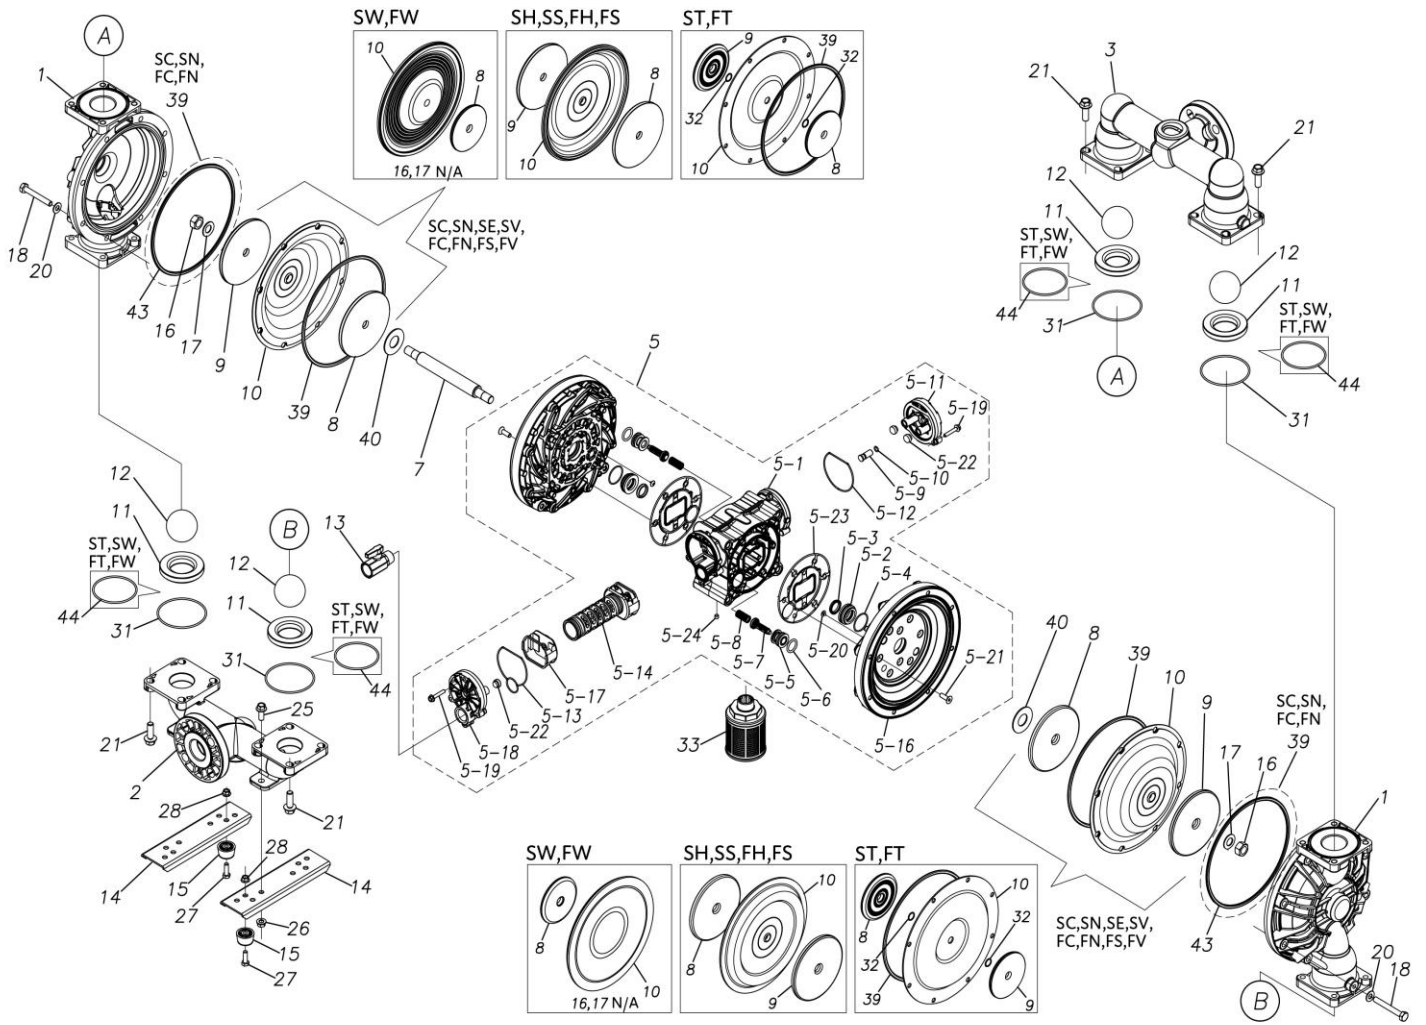

展開図 & パーツリスト

Exploded View Drawing and Parts List

型式

Model: **D400SWJ**

製品番号

Model Number: **1L00452MP**

The part list and exploded view drawing as attached below indicate the full list of parts for the above mentioned pump model.

ポンプ詳細につきましては別にご用意しておりますポンプサービスブック、取扱説明書をご参照ください。

ご不明な点がございましたら代理店もしくは直接YTSまでご連絡ください。

YTS JAPAN Co.,Ltd.

www.yts-pump.com

■ Parts List

D400SWJ

1L00452MP

Ref.No.	Parts No.	Description	Parts Component	Remark
1	1L20027SM	OUT CHAMBER	2	
2	1L20028SF	IN MANIFOLD	1	
3	1L20030SF	OUT MANIFOLD	1	
5	1L10023MP	BODY ASSEMBLY	1	

Ref.No.	Parts No.	Description	Parts Component	Remark
5-1	1L30054MP	BODY	1	The parts of #5 are available with a set as [1L10023MP: BODY ASSEMBLY]. This is also available individually.
5-2	1M30026MM	BEARING CENTER ROD	2	
5-3	9S2BA0025	PACKING	2	
5-4	9S1BS0036	O RING S-36	2	
5-5	1L30063MM	PILOT VALVE SEAT	2	
5-6	9S1BP1022	O RING P-22A	2	
5-7	1L30058MB	PILOT VALVE	2	
5-8	1L30064MM	SPRING	2	
5-9	1L30065MM	RESET BUTTON	1	
5-10	9S1BP0008	O RING P-8	1	
5-11	1L30056MB	CAP	1	
5-12	1L30061MB	PACKING CAP	1	
5-13	1L30060MB	PACKING CAP IN	1	
5-14	1L10003MK	C SPOOL VALVE ASSEMBLY (Looped C®)	1	
5-16	1L30066MM	AIR CHAMBER	2	
5-17	1L30005MB	SPRING STOPPER	1	
5-18	1L30055MP	CAP IN	1	
5-19	9B2210635	BOLT M6 × 35	7	
5-20	9T6125008	SCREW M5 × 8	8	
5-21	9B5410825	BOLT M8 × 25	16	
5-22	1L30062MB	CUSHION	4	
5-23	1L30059MB	PACKING BODY	2	
5-24	9P62P9901	PLUG	2	
7	1L30115TM	CENTER ROD	1	
8	1L30084TM	CENTER DISK	2	
10	1L20067TE	DIAPHRAGM	2	
11	1L20041TM	VALVE SEAT	4	
12	1M20034TM	BALL	4	
13	1M90001MP	BALL VALVE	1	
14	1L30067MM	BASE	2	
15	1H30055MB	RUBBER FEET	4	
18	9B1221060	BOLT M10 × 60	16	
20	9W4211000	SPRING LOCK WASHER M10	16	
21	9B2211235	BOLT M12 × 35	16	
25	9B2211020	BOLT M10 × 20	4	
26	9N2211000	NUT M10	4	
27	9B1110825	BOLT M8 × 25	4	
28	9N2110800	NUT M8	4	
31	9S1TG0100	O RING G-100	4	
33	1L90002MP	SILENCER	1	
40	1M30033MB	CUSHION CENTER DISK	2	
43	9S1TG0230	O RING G-230	2	
44	9S1TG0085	O RING G-85	4	