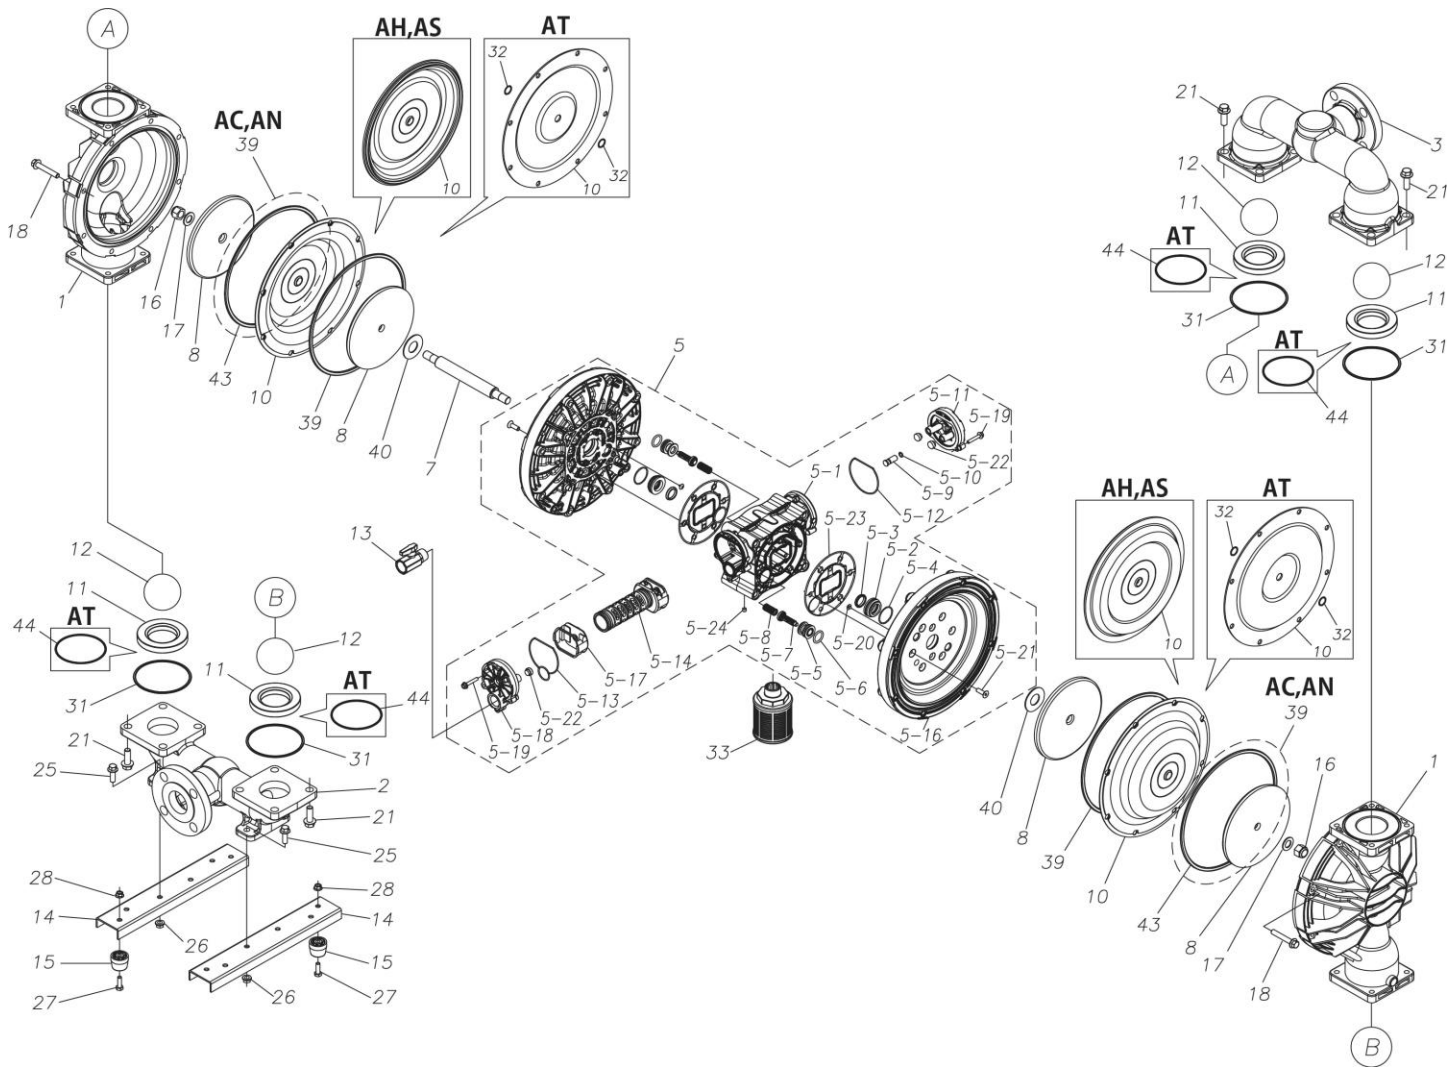

展開図 & パーツリスト

Exploded View Drawing and Parts List

型式

Model: **D500AEJ**

製品番号

Model Number: **1M00455MP**

The part list and exploded view drawing as attached below indicate the full list of parts for the above mentioned pump model.

ポンプ詳細につきましては別にご用意しておりますポンプサービスブック、取扱説明書をご参照ください。

ご不明な点がございましたら代理店もしくは直接YTSまでご連絡ください。

YTS JAPAN Co.,Ltd.

www.yts-pump.com

■ Parts List

D500AEJ

1M00455MP

Ref.No.	Parts No.	Description	Parts Component	Remark
1	1M20007AM	OUT CHAMBER	2	
2	1M20008AF	IN MANIFOLD	1	
3	1M20010AF	OUT MANIFOLD	1	
5	1M10022MP	BODY ASSEMBLY	1	

Ref.No.	Parts No.	Description	Parts Component	Remark
5-1	1L30054MP	BODY	1	The parts of #5 are available with a set as [1M10022MP:BODY ASSEMBLY]. This is also available individually.
5-2	1M30026MM	BEARING CENTER ROD	2	
5-3	9S2BA0025	PACKING	2	
5-4	9S1BS0036	O RING S-36	2	
5-5	1L30063MM	PILOT VALVE SEAT	2	
5-6	9S1BP1022	O RING P-22A	2	
5-7	1L30058MB	PILOT VALVE	2	
5-8	1L30064MM	SPRING	2	
5-9	1L30065MM	RESET BUTTON	1	
5-10	9S1BP0008	O RING P-8	1	
5-11	1L30056MB	CAP	1	
5-12	1L30061MB	PACKING CAP	1	
5-13	1L30060MB	PACKING CAP IN	1	
5-14	1L10003MK	C SPOOL VALVE ASSEMBLY (Looped C®)	1	
5-16	1M30061MM	AIR CHAMBER	2	
5-17	1L30005MB	SPRING STOPPER	1	
5-18	1L30055MP	CAP IN	1	
5-19	9B2210635	BOLT M6 × 35	7	
5-20	9T6125008	SCREW M5 × 8	8	
5-21	9B5410825	BOLT M8 × 25	16	
5-22	1L30062MB	CUSHION	4	
5-23	1L30059MB	PACKING BODY	2	
5-24	9P62P9901	PLUG	2	
7	1L20043MM	CENTER ROD	1	
8	1M20021MM	CENTER DISK	4	
10	1M20017EB	DIAPHRAGM	2	
11	1M20012EB	VALVE SEAT	4	
12	1M20028EB	BALL	4	
13	1M90001MP	BALL VALVE	1	
14	1M30031MM	BASE	2	
15	1E30070MB	RUBBER FEET	4	
16	9N1731600	NUT M16 × 1.5	2	
17	9W3311600	CONED DISK SPRING M16	2	
18	9B2111060	BOLT M10 × 60	16	
21	9B2111235	BOLT M12 × 35	16	
25	9B2111030	BOLT M10 × 30	4	
26	9N2111000	NUT M10	4	
27	9B1110825	BOLT M8 × 25	4	
28	9N2110800	NUT M8	4	
31	9S1EG0115	O RING G-115	4	
33	1L90002MP	SILENCER	1	
39	9S1BG0270	O RING G-270	2	
40	1M30033MB	CUSHION CENTER DISK	2	
43	9S1EG0270	O RING G-270	2	