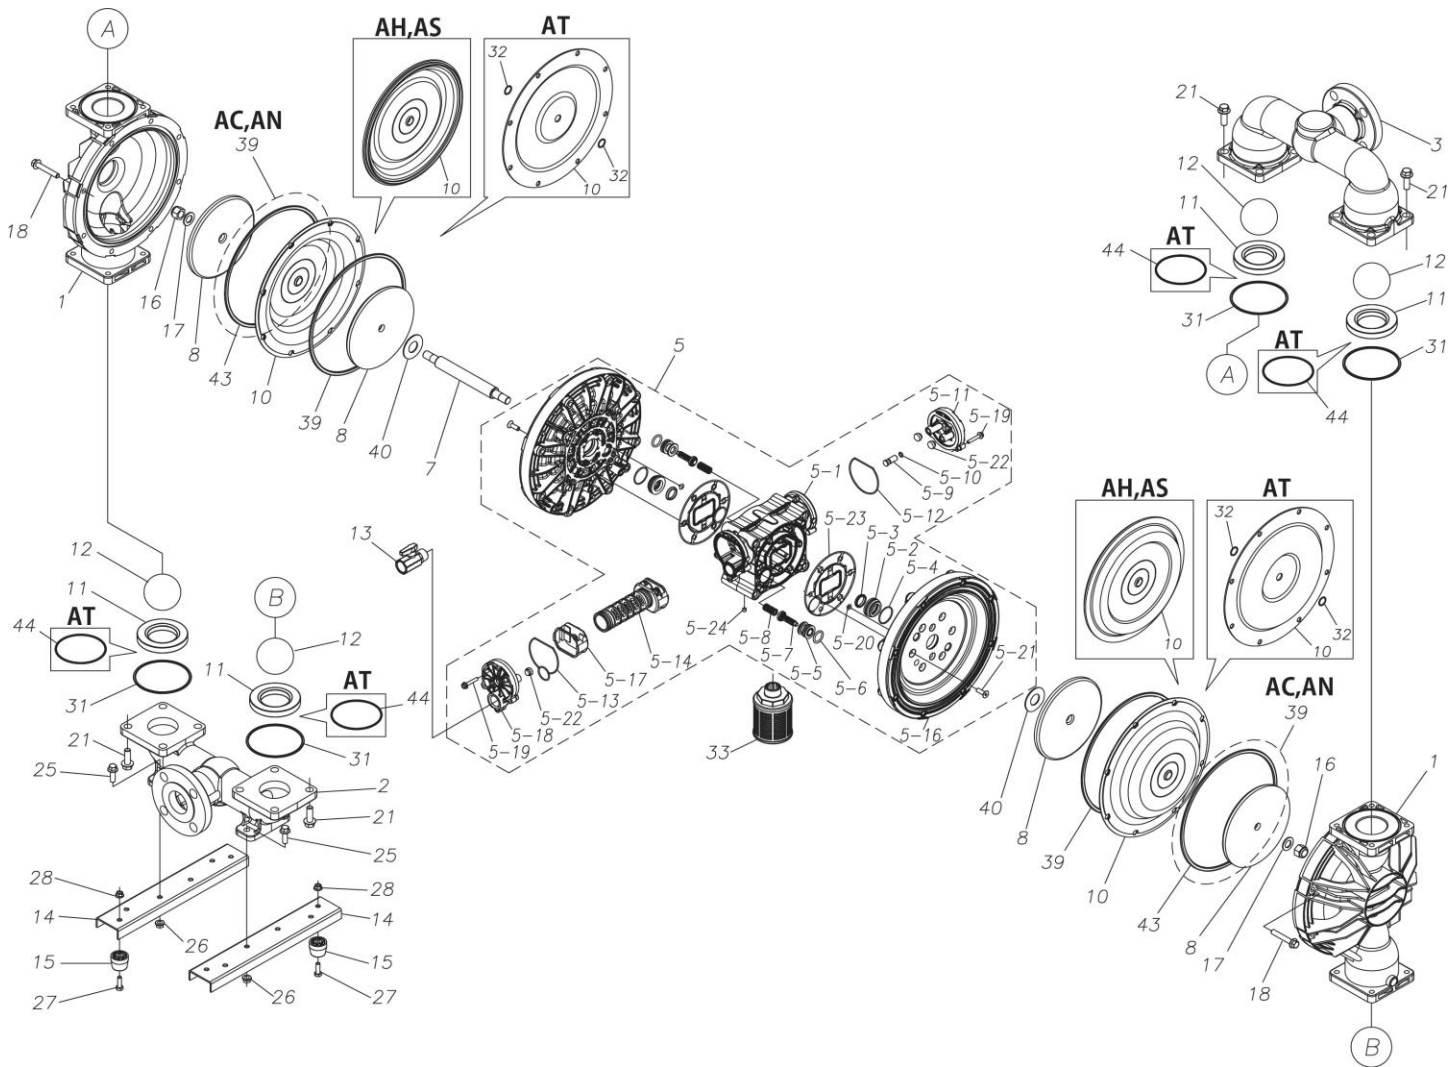

展開図 & パーツリスト

Exploded View Drawing and Parts List

型式

Model: **D500AVJ**

製品番号

Model Number: **1M00456MP**

The part list and exploded view drawing as attached below indicate the full list of parts for the above mentioned pump model.

ポンプ詳細につきましては別にご用意しておりますポンプサービスブック、取扱説明書をご参照ください。

ご不明な点がございましたら代理店もしくは直接YTSまでご連絡ください。

YTS JAPAN Co.,Ltd.

www.yts-pump.com

■ Parts List

D500AVJ

1M00456MP

Ref.No.	Parts No.	Description	Parts Component	Remark
1	1M20007AM	OUT CHAMBER	2	
2	1M20008AF	IN MANIFOLD	1	
3	1M20010AF	OUT MANIFOLD	1	
5	1M10022MP	BODY ASSEMBLY	1	

Ref.No.	Parts No.	Description	Parts Component	Remark
5-1	1L30054MP	BODY	1	The parts of #5 are available with a set as [1M10022MP:BODY ASSEMBLY]. This is also available individually.
5-2	1M30026MM	BEARING CENTER ROD	2	
5-3	9S2BA0025	PACKING	2	
5-4	9S1BS0036	O RING S-36	2	
5-5	1L30063MM	PILOT VALVE SEAT	2	
5-6	9S1BP1022	O RING P-22A	2	
5-7	1L30058MB	PILOT VALVE	2	
5-8	1L30064MM	SPRING	2	
5-9	1L30065MM	RESET BUTTON	1	
5-10	9S1BP0008	O RING P-8	1	
5-11	1L30056MB	CAP	1	
5-12	1L30061MB	PACKING CAP	1	
5-13	1L30060MB	PACKING CAP IN	1	
5-14	1L10003MK	C SPOOL VALVE ASSEMBLY (Looped C®)	1	
5-16	1M30061MM	AIR CHAMBER	2	
5-17	1L30005MB	SPRING STOPPER	1	
5-18	1L30055MP	CAP IN	1	
5-19	9B2210635	BOLT M6 × 35	7	
5-20	9T6125008	SCREW M5 × 8	8	
5-21	9B5410825	BOLT M8 × 25	16	
5-22	1L30062MB	CUSHION	4	
5-23	1L30059MB	PACKING BODY	2	
5-24	9P62P9901	PLUG	2	
7	1L20043MM	CENTER ROD	1	
8	1M20021MM	CENTER DISK	4	
10	1M20017VB	DIAPHRAGM	2	
11	1M20012VB	VALVE SEAT	4	
12	1M20028VB	BALL	4	
13	1M90001MP	BALL VALVE	1	
14	1M30031MM	BASE	2	
15	1E30070MB	RUBBER FEET	4	
16	9N1731600	NUT M16 × 1.5	2	
17	9W3311600	CONED DISK SPRING M16	2	
18	9B2111060	BOLT M10 × 60	16	
21	9B2111235	BOLT M12 × 35	16	
25	9B2111030	BOLT M10 × 30	4	
26	9N2111000	NUT M10	4	
27	9B1110825	BOLT M8 × 25	4	
28	9N2110800	NUT M8	4	
31	9S1VG0115	O RING G-115	4	
33	1L90002MP	SILENCER	1	
39	9S1BG0270	O RING G-270	2	
40	1M30033MB	CUSHION CENTER DISK	2	
43	9S1VG0270	O RING G-270	2	