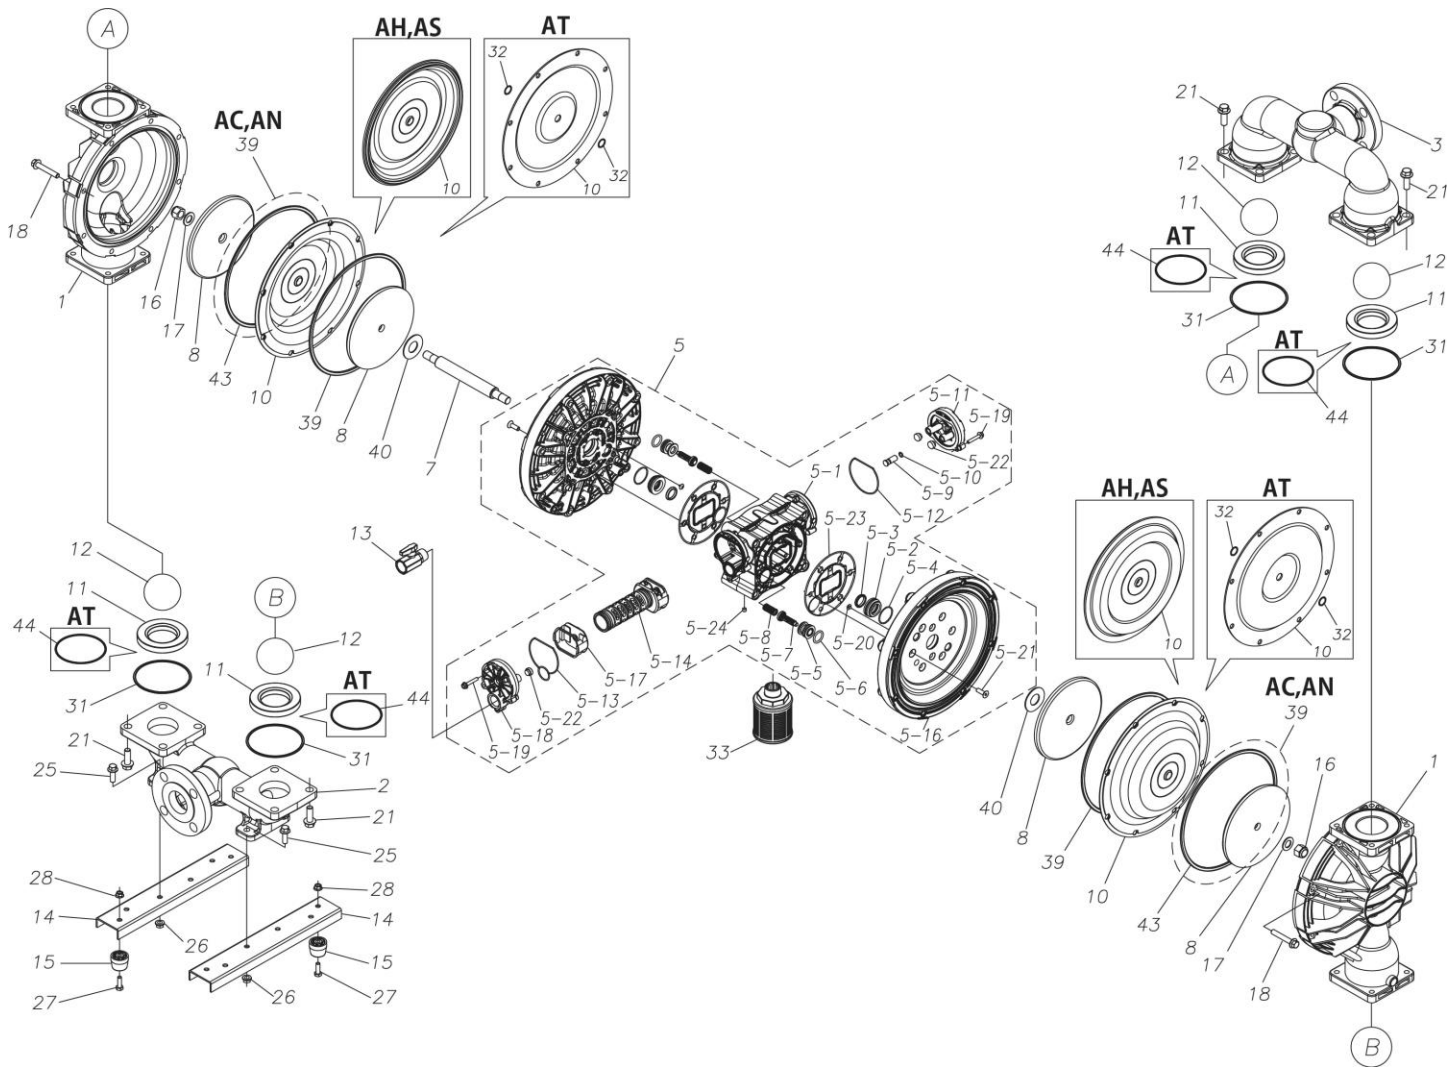

展開図 & パーツリスト

Exploded View Drawing and Parts List

型式

Model: **D500AHJ**

製品番号

Model Number: **1M00458MP**

The part list and exploded view drawing as attached below indicate the full list of parts for the above mentioned pump model.

ポンプ詳細につきましては別にご用意しておりますポンプサービスブック、取扱説明書をご参照ください。

ご不明な点がございましたら代理店もしくは直接YTSまでご連絡ください。

YTS JAPAN Co.,Ltd.

www.yts-pump.com

■ Parts List

D500AHJ

1M00458MP

Ref.No.	Parts No.	Description	Parts Component	Remark
1	1M20007AM	OUT CHAMBER	2	
2	1M20008AF	IN MANIFOLD	1	
3	1M20010AF	OUT MANIFOLD	1	
5	1M10022MP	BODY ASSEMBLY	1	

Ref.No.	Parts No.	Description	Parts Component	Remark
5-1	1L30054MP	BODY	1	The parts of #5 are available with a set as [1M10022MP:BODY ASSEMBLY]. This is also available individually.
5-2	1M30026MM	BEARING CENTER ROD	2	
5-3	9S2BA0025	PACKING	2	
5-4	9S1BS0036	O RING S-36	2	
5-5	1L30063MM	PILOT VALVE SEAT	2	
5-6	9S1BP1022	O RING P-22A	2	
5-7	1L30058MB	PILOT VALVE	2	
5-8	1L30064MM	SPRING	2	
5-9	1L30065MM	RESET BUTTON	1	
5-10	9S1BP0008	O RING P-8	1	
5-11	1L30056MB	CAP	1	
5-12	1L30061MB	PACKING CAP	1	
5-13	1L30060MB	PACKING CAP IN	1	
5-14	1L10003MK	C SPOOL VALVE ASSEMBLY (Looped C®)	1	
5-16	1M30061MM	AIR CHAMBER	2	
5-17	1L30005MB	SPRING STOPPER	1	
5-18	1L30055MP	CAP IN	1	
5-19	9B2210635	BOLT M6 × 35	7	
5-20	9T6125008	SCREW M5 × 8	8	
5-21	9B5410825	BOLT M8 × 25	16	
5-22	1L30062MB	CUSHION	4	
5-23	1L30059MB	PACKING BODY	2	
5-24	9P62P9901	PLUG	2	
7	1L20043MM	CENTER ROD	1	
8	1M20021MM	CENTER DISK	4	
10	1M20020HB	DIAPHRAGM	2	
11	1M20012BB	VALVE SEAT	4	
12	1M20028BB	BALL	4	
13	1M90001MP	BALL VALVE	1	
14	1M30031MM	BASE	2	
15	1E30070MB	RUBBER FEET	4	
16	9N1731600	NUT M16 × 1.5	2	
17	9W3311600	CONED DISK SPRING M16	2	
18	9B2111060	BOLT M10 × 60	16	
21	9B2111235	BOLT M12 × 35	16	
25	9B2111030	BOLT M10 × 30	4	
26	9N2111000	NUT M10	4	
27	9B1110825	BOLT M8 × 25	4	
28	9N2110800	NUT M8	4	
31	9S1BG0115	O RING G-115	4	
33	1L90002MP	SILENCER	1	
40	1M30033MB	CUSHION CENTER DISK	2	
43	9S1BG0270	O RING G-270	2	