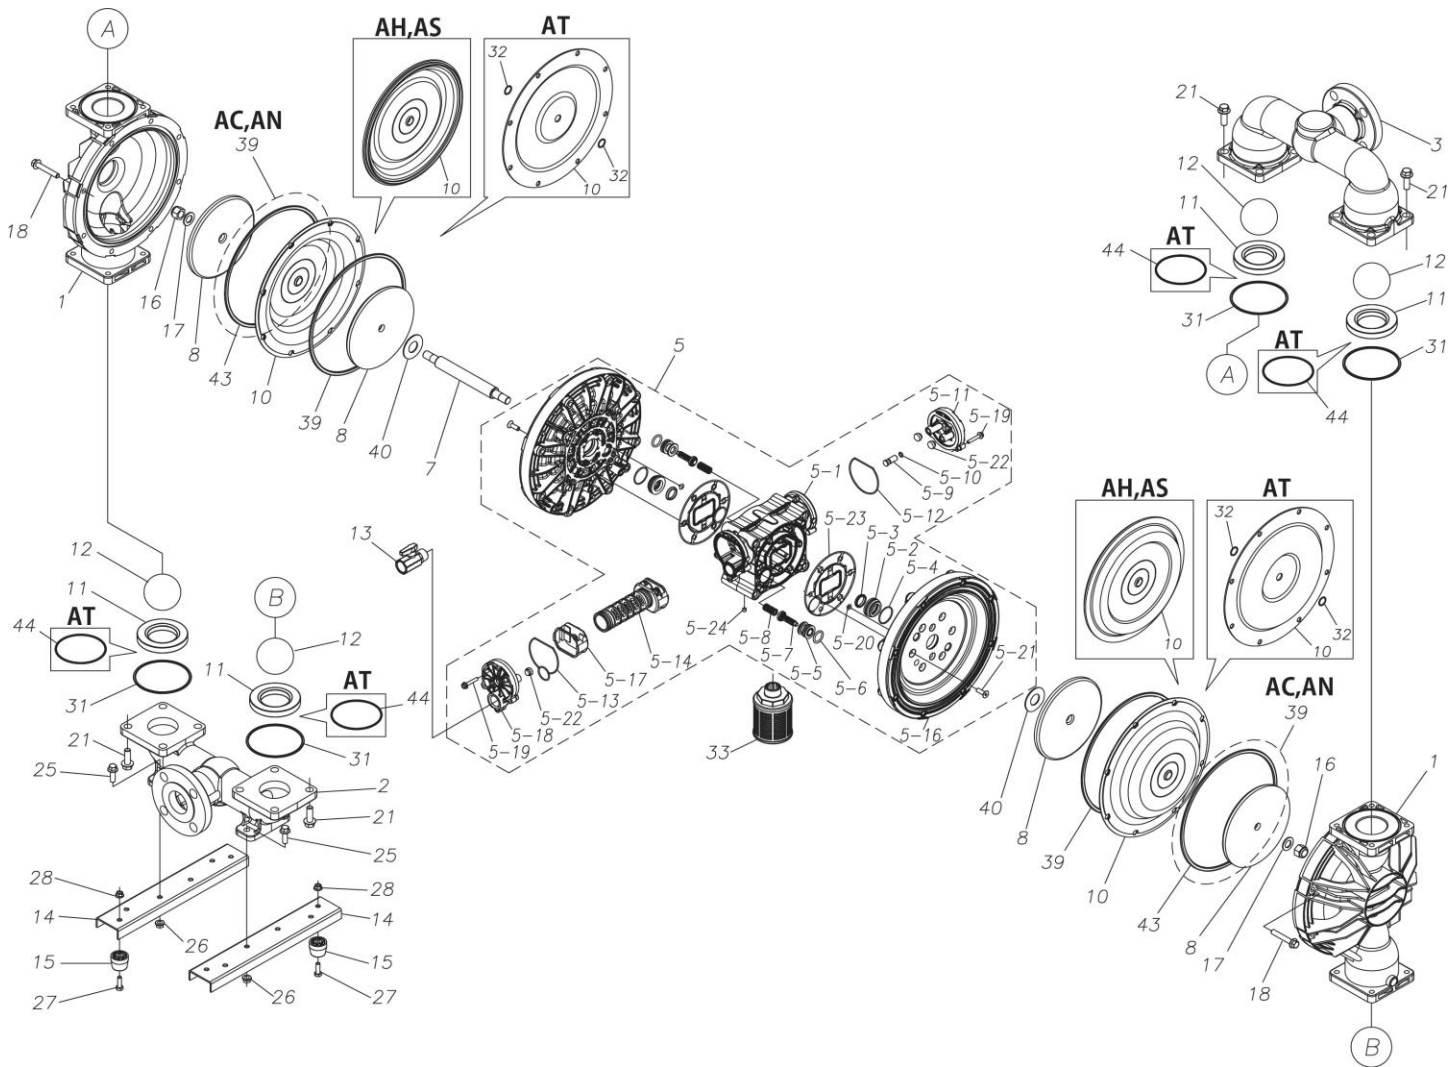

展開図 & パーツリスト

Exploded View Drawing and Parts List

型式

Model: **D500ASJ**

製品番号

Model Number: **1M00459MP**

The part list and exploded view drawing as attached below indicate the full list of parts for the above mentioned pump model.

ポンプ詳細につきましては別にご用意しておりますポンプサービスブック、取扱説明書をご参照ください。

ご不明な点がございましたら代理店もしくは直接YTSまでご連絡ください。

YTS JAPAN Co.,Ltd.

www.yts-pump.com

■ Parts List

D500ASJ

1M00459MP

Ref.No.	Parts No.	Description	Parts Component	Remark
1	1M20007AM	OUT CHAMBER	2	
2	1M20008AF	IN MANIFOLD	1	
3	1M20010AF	OUT MANIFOLD	1	
5	1M10022MP	BODY ASSEMBLY	1	

Ref.No.	Parts No.	Description	Parts Component	Remark
5-1	1L30054MP	BODY	1	The parts of #5 are available with a set as [1M10022MP:BODY ASSEMBLY]. This is also available individually.
5-2	1M30026MM	BEARING CENTER ROD	2	
5-3	9S2BA0025	PACKING	2	
5-4	9S1BS0036	O RING S-36	2	
5-5	1L30063MM	PILOT VALVE SEAT	2	
5-6	9S1BP1022	O RING P-22A	2	
5-7	1L30058MB	PILOT VALVE	2	
5-8	1L30064MM	SPRING	2	
5-9	1L30065MM	RESET BUTTON	1	
5-10	9S1BP0008	O RING P-8	1	
5-11	1L30056MB	CAP	1	
5-12	1L30061MB	PACKING CAP	1	
5-13	1L30060MB	PACKING CAP IN	1	
5-14	1L10003MK	C SPOOL VALVE ASSEMBLY (Looped C®)	1	
5-16	1M30061MM	AIR CHAMBER	2	
5-17	1L30005MB	SPRING STOPPER	1	
5-18	1L30055MP	CAP IN	1	
5-19	9B2210635	BOLT M6 × 35	7	
5-20	9T6125008	SCREW M5 × 8	8	
5-21	9B5410825	BOLT M8 × 25	16	
5-22	1L30062MB	CUSHION	4	
5-23	1L30059MB	PACKING BODY	2	
5-24	9P62P9901	PLUG	2	
7	1L20043MM	CENTER ROD	1	
8	1M20021MM	CENTER DISK	4	
10	1M20019SB	DIAPHRAGM	2	
11	1M20012EB	VALVE SEAT	4	
12	1M20028EB	BALL	4	
13	1M90001MP	BALL VALVE	1	
14	1M30031MM	BASE	2	
15	1E30070MB	RUBBER FEET	4	
16	9N1731600	NUT M16 × 1.5	2	
17	9W3311600	CONED DISK SPRING M16	2	
18	9B2111060	BOLT M10 × 60	16	
21	9B2111235	BOLT M12 × 35	16	
25	9B2111030	BOLT M10 × 30	4	
26	9N2111000	NUT M10	4	
27	9B1110825	BOLT M8 × 25	4	
28	9N2110800	NUT M8	4	
31	9S1EG0115	O RING G-115	4	
33	1L90002MP	SILENCER	1	
40	1M30033MB	CUSHION CENTER DISK	2	
43	9S1EG0270	O RING G-270	2	