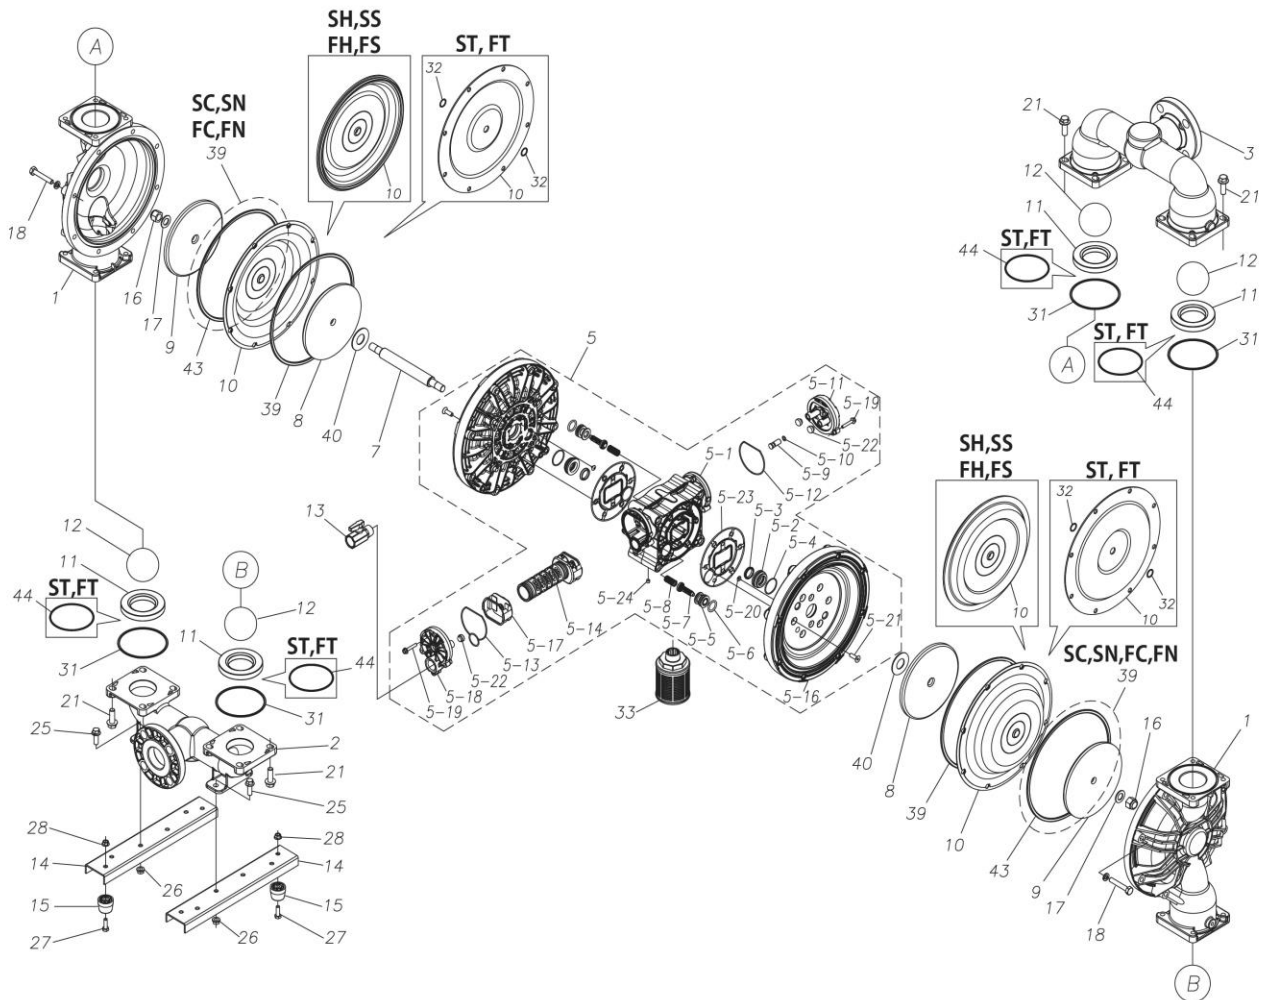

ポンプ詳細につきましては別にご用意しておりますポンプサービスブック、取扱説明書をご参照ください。

ご不明な点がございましたら代理店もしくは直接YTSまでご連絡ください。

YTS JAPAN Co.,Ltd.

www.yts-pump.com

■ Parts List

D500SVJ

1M00463MP

Ref.No.	Parts No.	Description	Parts Component	Remark
1	1M20001SM	OUT CHAMBER	2	
2	1M20003SF	IN MANIFOLD	1	
3	1M20005SF	OUT MANIFOLD	1	
5	1M10022MP	BODY ASSEMBLY	1	

Ref.No.	Parts No.	Description	Parts Component	Remark
5-1	1L30054MP	BODY	1	The parts of #5 are available with a set as [1M10022MP:BODY ASSEMBLY]. This is also available individually.
5-2	1M30026MM	BEARING CENTER ROD	2	
5-3	9S2BA0025	PACKING	2	
5-4	9S1BS0036	O RING S-36	2	
5-5	1L30063MM	PILOT VALVE SEAT	2	
5-6	9S1BP1022	O RING P-22A	2	
5-7	1L30058MB	PILOT VALVE	2	
5-8	1L30064MM	SPRING	2	
5-9	1L30065MM	RESET BUTTON	1	
5-10	9S1BP0008	O RING P-8	1	
5-11	1L30056MB	CAP	1	
5-12	1L30061MB	PACKING CAP	1	
5-13	1L30060MB	PACKING CAP IN	1	
5-14	1L10003MK	C SPOOL VALVE ASSEMBLY (Looped C®)	1	
5-16	1M30061MM	AIR CHAMBER	2	
5-17	1L30005MB	SPRING STOPPER	1	
5-18	1L30055MP	CAP IN	1	
5-19	9B2210635	BOLT M6 × 35	7	
5-20	9T6125008	SCREW M5 × 8	8	
5-21	9B5410825	BOLT M8 × 25	16	
5-22	1L30062MB	CUSHION	4	
5-23	1L30059MB	PACKING BODY	2	
5-24	9P62P9901	PLUG	2	
7	1L20043MM	CENTER ROD	1	
8	1M20021MM	CENTER DISK	2	
9	1M20030MM	CENTER DISK	2	
10	1M20017VB	DIAPHRAGM	2	
11	1M20012VB	VALVE SEAT	4	
12	1M20028VB	BALL	4	
13	1M90001MP	BALL VALVE	1	
14	1M30031MM	BASE	2	
15	1E30070MB	RUBBER FEET	4	
16	9N1731600	NUT M16 × 1.5	2	
17	9W3311600	CONED DISK SPRING M16	2	
18	9B1221060	BOLT M10 × 60	16	
20	9W4211000	SPRING LOCK WASHER M10	16	
21	9B2211235	BOLT M12 × 35	16	
25	9B2211030	BOLT M10 × 30	4	
26	9N2211000	NUT M10	4	
27	9B1110825	BOLT M8 × 25	4	
28	9N2110800	NUT M8	4	
31	9S1VG0115	O RING G-115	4	
33	1L90002MP	SILENCER	1	
39	9S1BG0270	O RING G-270	2	
40	1M30033MB	CUSHION CENTER DISK	2	
43	9S1VG0270	O RING G-270	2	