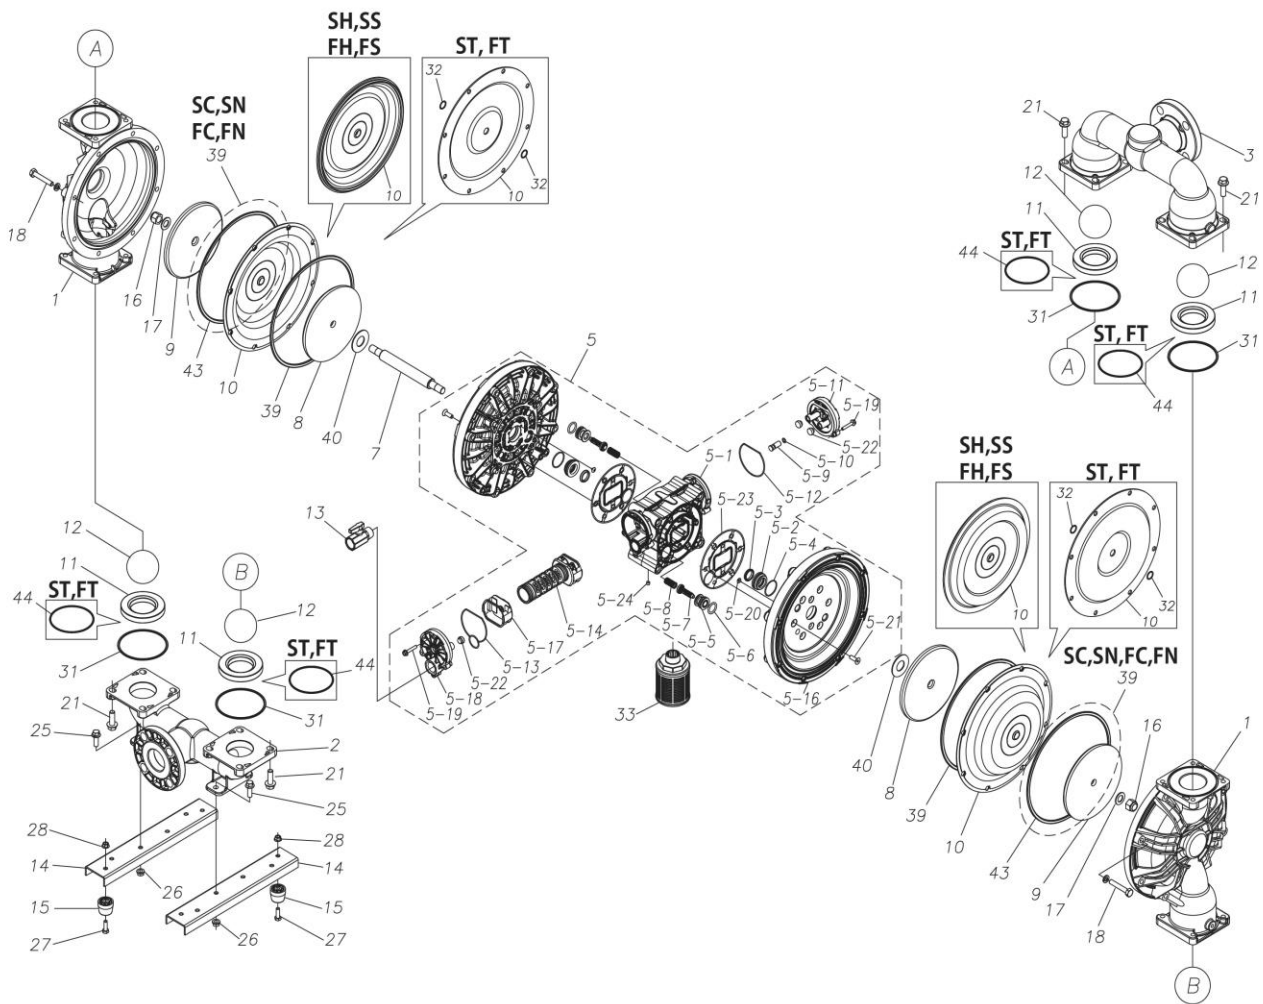

ポンプ詳細につきましては別にご用意しておりますポンプサービスブック、取扱説明書をご参照ください。

ご不明な点がございましたら代理店もしくは直接YTSまでご連絡ください。

YTS JAPAN Co.,Ltd.

www.yts-pump.com

■ Parts List

D500SSJ

1M00466MP

Ref.No.	Parts No.	Description	Parts Component	Remark
1	1M20001SM	OUT CHAMBER	2	
2	1M20003SF	IN MANIFOLD	1	
3	1M20005SF	OUT MANIFOLD	1	
5	1M10022MP	BODY ASSEMBLY	1	

Ref.No.	Parts No.	Description	Parts Component	Remark
5-1	1L30054MP	BODY	1	The parts of #5 are available with a set as [1M10022MP:BODY ASSEMBLY]. This is also available individually.
5-2	1M30026MM	BEARING CENTER ROD	2	
5-3	9S2BA0025	PACKING	2	
5-4	9S1BS0036	O RING S-36	2	
5-5	1L30063MM	PILOT VALVE SEAT	2	
5-6	9S1BP1022	O RING P-22A	2	
5-7	1L30058MB	PILOT VALVE	2	
5-8	1L30064MM	SPRING	2	
5-9	1L30065MM	RESET BUTTON	1	
5-10	9S1BP0008	O RING P-8	1	
5-11	1L30056MB	CAP	1	
5-12	1L30061MB	PACKING CAP	1	
5-13	1L30060MB	PACKING CAP IN	1	
5-14	1L10003MK	C SPOOL VALVE ASSEMBLY (Looped C®)	1	
5-16	1M30061MM	AIR CHAMBER	2	
5-17	1L30005MB	SPRING STOPPER	1	
5-18	1L30055MP	CAP IN	1	
5-19	9B2210635	BOLT M6 × 35	7	
5-20	9T6125008	SCREW M5 × 8	8	
5-21	9B5410825	BOLT M8 × 25	16	
5-22	1L30062MB	CUSHION	4	
5-23	1L30059MB	PACKING BODY	2	
5-24	9P62P9901	PLUG	2	
7	1L20043MM	CENTER ROD	1	
8	1M20021MM	CENTER DISK	2	
9	1M20030MM	CENTER DISK	2	
10	1M20019SB	DIAPHRAGM	2	
11	1M20012EB	VALVE SEAT	4	
12	1M20028EB	BALL	4	
13	1M90001MP	BALL VALVE	1	
14	1M30031MM	BASE	2	
15	1E30070MB	RUBBER FEET	4	
16	9N1731600	NUT M16 × 1.5	2	
17	9W3311600	CONED DISK SPRING M16	2	
18	9B1221060	BOLT M10 × 60	16	
20	9W4211000	SPRING LOCK WASHER M10	16	
21	9B2211235	BOLT M12 × 35	16	
25	9B2211030	BOLT M10 × 30	4	
26	9N2211000	NUT M10	4	
27	9B1110825	BOLT M8 × 25	4	
28	9N2110800	NUT M8	4	
31	9S1EG0115	O RING G-115	4	
33	1L90002MP	SILENCER	1	
40	1M30033MB	CUSHION CENTER DISK	2	
43	9S1EG0270	O RING G-270	2	