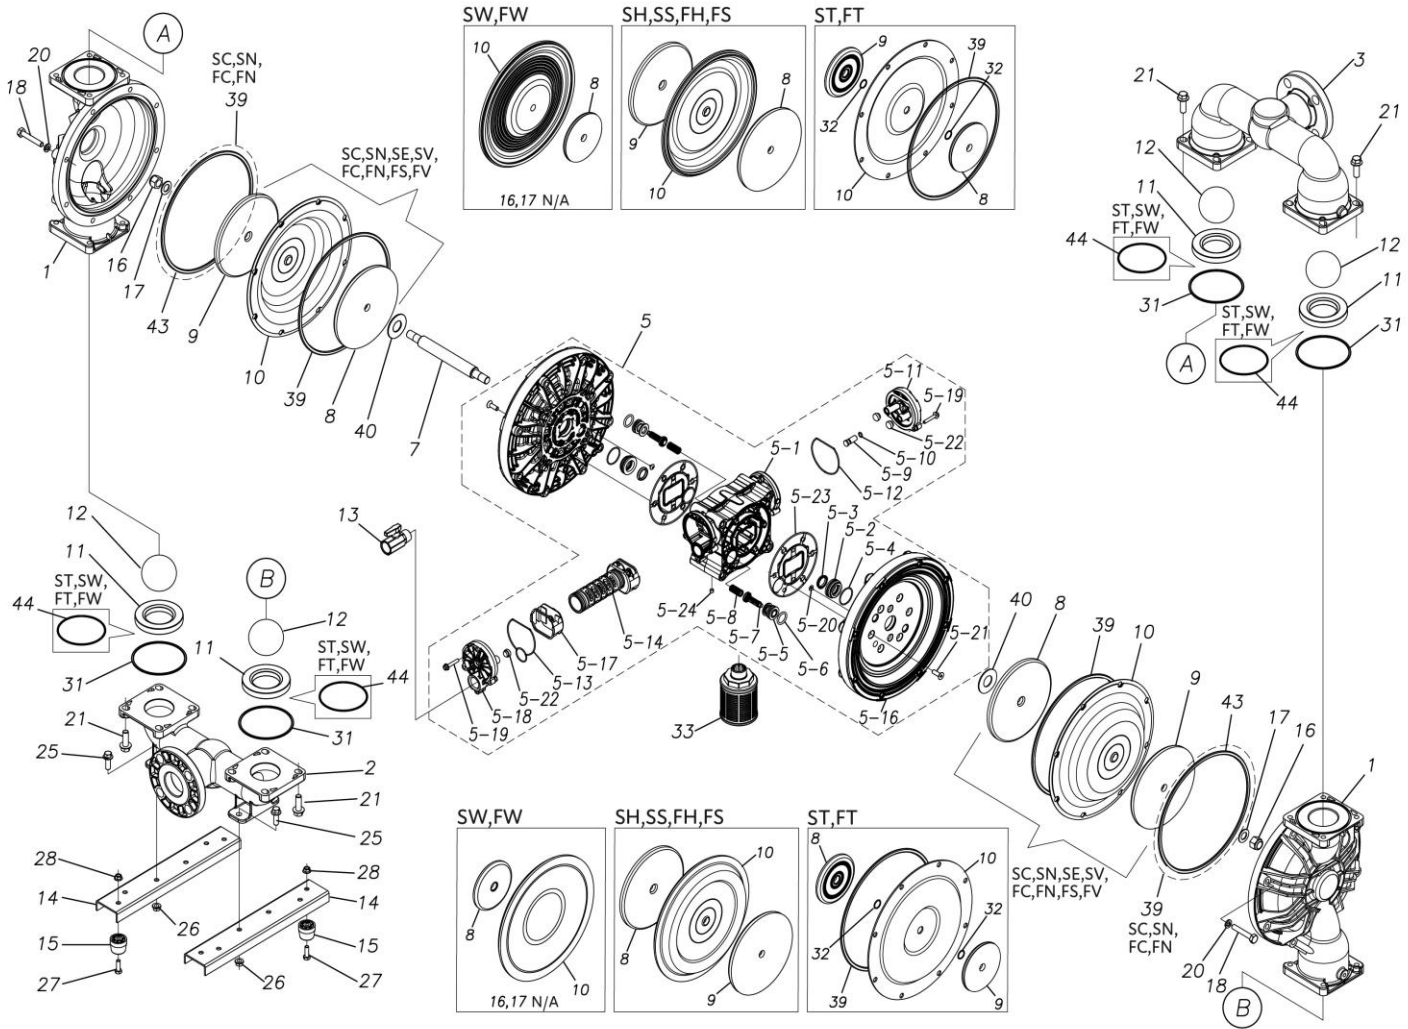

展開図 & パーツリスト

Exploded View Drawing and Parts List

型式

Model: **D500SWJ**

製品番号

Model Number: **1M00486MP**

The part list and exploded view drawing as attached below indicate the full list of parts for the above mentioned pump model.

ポンプ詳細につきましては別にご用意しておりますポンプサービスブック、取扱説明書をご参照ください。

ご不明な点がございましたら代理店もしくは直接YTSまでご連絡ください。

YTS JAPAN Co.,Ltd.

www.yts-pump.com

■ Parts List

D500SWJ

1M00486MP

Ref.No.	Parts No.	Description	Parts Component	Remark
1	1M20001SM	OUT CHAMBER	2	
2	1M20003SF	IN MANIFOLD	1	
3	1M20005SF	OUT MANIFOLD	1	
5	1M10022MP	BODY ASSEMBLY	1	

Ref.No.	Parts No.	Description	Parts Component	Remark
5-1	1L30054MP	BODY	1	The parts of #5 are available with a set as [1M10022MP:BODY ASSEMBLY]. This is also available individually.
5-2	1M30026MM	BEARING CENTER ROD	2	
5-3	9S2BA0025	PACKING	2	
5-4	9S1BS0036	O RING S-36	2	
5-5	1L30063MM	PILOT VALVE SEAT	2	
5-6	9S1BP1022	O RING P-22A	2	
5-7	1L30058MB	PILOT VALVE	2	
5-8	1L30064MM	SPRING	2	
5-9	1L30065MM	RESET BUTTON	1	
5-10	9S1BP0008	O RING P-8	1	
5-11	1L30056MB	CAP	1	
5-12	1L30061MB	PACKING CAP	1	
5-13	1L30060MB	PACKING CAP IN	1	
5-14	1L10003MK	C SPOOL VALVE ASSEMBLY (Looped C®)	1	
5-16	1M30061MM	AIR CHAMBER	2	
5-17	1L30005MB	SPRING STOPPER	1	
5-18	1L30055MP	CAP IN	1	
5-19	9B2210635	BOLT M6 × 35	7	
5-20	9T6125008	SCREW M5 × 8	8	
5-21	9B5410825	BOLT M8 × 25	16	
5-22	1L30062MB	CUSHION	4	
5-23	1L30059MB	PACKING BODY	2	
5-24	9P62P9901	PLUG	2	
7	1L30115TM	CENTER ROD	1	
8	1L30084TM	CENTER DISK	2	
10	1M20068TE	DIAPHRAGM	2	
11	1M20013TM	VALVE SEAT	4	
12	1M20032TM	BALL	4	
13	1M90001MP	BALL VALVE	1	
14	1M30031MM	BASE	2	
15	1E30070MB	RUBBER FEET	4	
18	9B1221060	BOLT M10 × 60	16	
20	9W4211000	SPRING LOCK WASHER M10	16	
21	9B2211235	BOLT M12 × 35	16	
25	9B2211030	BOLT M10 × 30	4	
26	9N2211000	NUT M10	4	
27	9B1110825	BOLT M8 × 25	4	
28	9N2110800	NUT M8	4	
31	9S1TG0115	O RING G-115	4	
33	1L90002MP	SILENCER	1	
40	1M30033MB	CUSHION CENTER DISK	2	
43	9S1TG0270	O RING G-270	2	
44	9S1TG0100	O RING G-100	4	