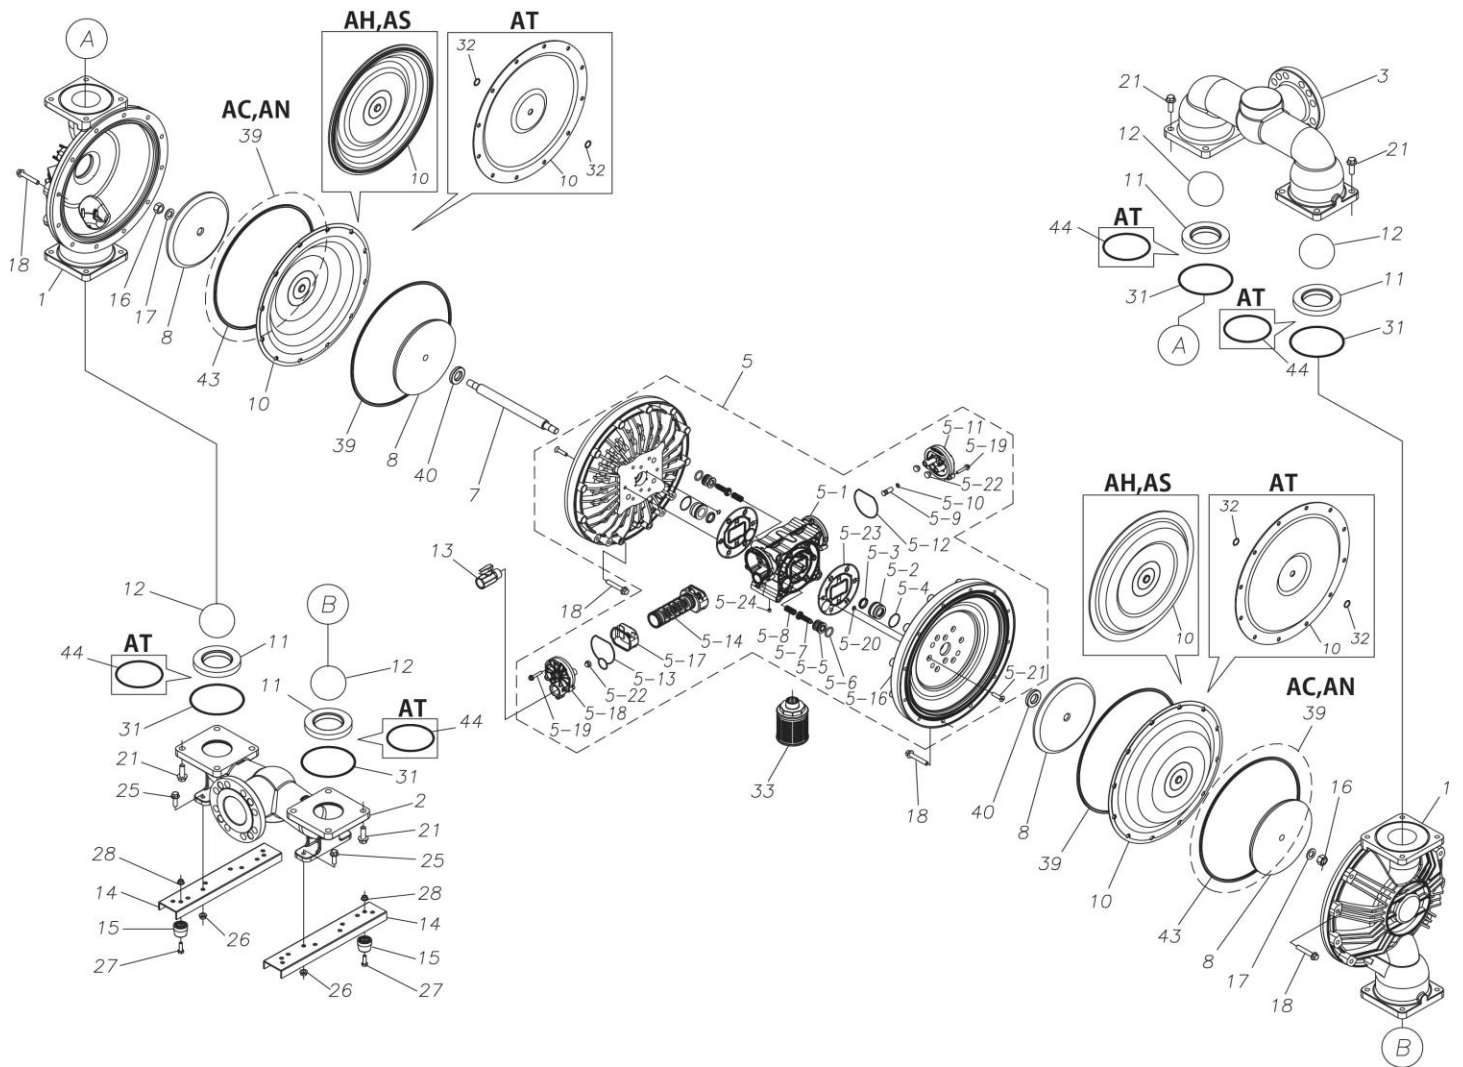

展開図 & パーツリスト

Exploded View Drawing and Parts List

型式

Model: **D800ANJ**

製品番号

Model Number: **1P00324MP**

The part list and exploded view drawing as attached below indicate the full list of parts for the above mentioned pump model.

ポンプ詳細につきましては別にご用意しておりますポンプサービスブック、取扱説明書をご参照ください。

ご不明な点がございましたら代理店もしくは直接YTSまでご連絡ください。

YTS JAPAN Co.,Ltd.

www.yts-pump.com

■ Parts List

D800ANJ

1P00324MP

Ref.No.	Parts No.	Description	Parts Component	Remark
1	1P20005AM	OUT CHAMBER	2	
2	1P20006AF	IN MANIFOLD	1	
3	1P20008AF	OUT MANIFOLD	1	
5	1P10003MP	BODY ASSEMBLY	1	

Ref.No.	Parts No.	Description	Parts Component	Remark
5-1	1L30054MP	BODY	1	The parts of #5 are available with a set as [1P10003MP:BODY ASSEMBLY]. This is also available individually.
5-2	1P30001MM	BEARING CENTER ROD	2	
5-3	9S2BA0025	PACKING	2	
5-4	9S1BS0036	O RING S-36	2	
5-5	1L30063MM	PILOT VALVE SEAT	2	
5-6	9S1BP1022	O RING P-22A	2	
5-7	1P30021MB	PILOT VALVE	2	
5-8	1L30064MM	SPRING	2	
5-9	1L30065MM	RESET BUTTON	1	
5-10	9S1BP0008	O RING P-8	1	
5-11	1L30056MB	CAP	1	
5-12	1L30061MB	PACKING CAP	1	
5-13	1L30060MB	PACKING CAP IN	1	
5-14	1L10003MK	C SPOOL VALVE ASSEMBLY (Looped C®)	1	
5-16	1P30022MM	AIR CHAMBER	2	
5-17	1L30005MB	SPRING STOPPER	1	
5-18	1L30055MP	CAP IN	1	
5-19	9B2210635	BOLT M6 × 35	7	
5-20	9T6125008	SCREW M5 × 8	8	
5-21	9B5410835	BOLT M8 × 35	16	
5-22	1L30062MB	CUSHION	4	
5-23	1L30059MB	PACKING BODY	2	
5-24	9P62P9901	PLUG	2	
7	1P20044MM	CENTER ROD	1	
8	1P20028MM	CENTER DISK	4	
10	1P20002BB	DIAPHRAGM	2	
11	1P20015BB	VALVE SEAT	4	
12	1P20003BB	BALL	4	
13	1M90001MP	BALL VALVE	1	
14	1P30014MM	BASE	2	
15	1E30070MB	RUBBER FEET	4	
16	9N1731600	NUT M16 × 1.5	2	
17	9W3311600	CONED DISK SPRING M16	2	
18	9B2111070	BOLT M10 × 70	24	
21	9B2111240	BOLT M12 × 40	16	
25	9B2111030	BOLT M10 × 30	4	
26	9N2111000	NUT M10	4	
27	9B1110825	BOLT M8 × 25	4	
28	9N2110800	NUT M8	4	
31	9S1BG0135	O RING G-135	4	
33	1L90002MP	SILENCER	1	
39	9S1BG0350	O RING G-350	4	
40	1M30033MB	CUSHION CENTER DISK	2	