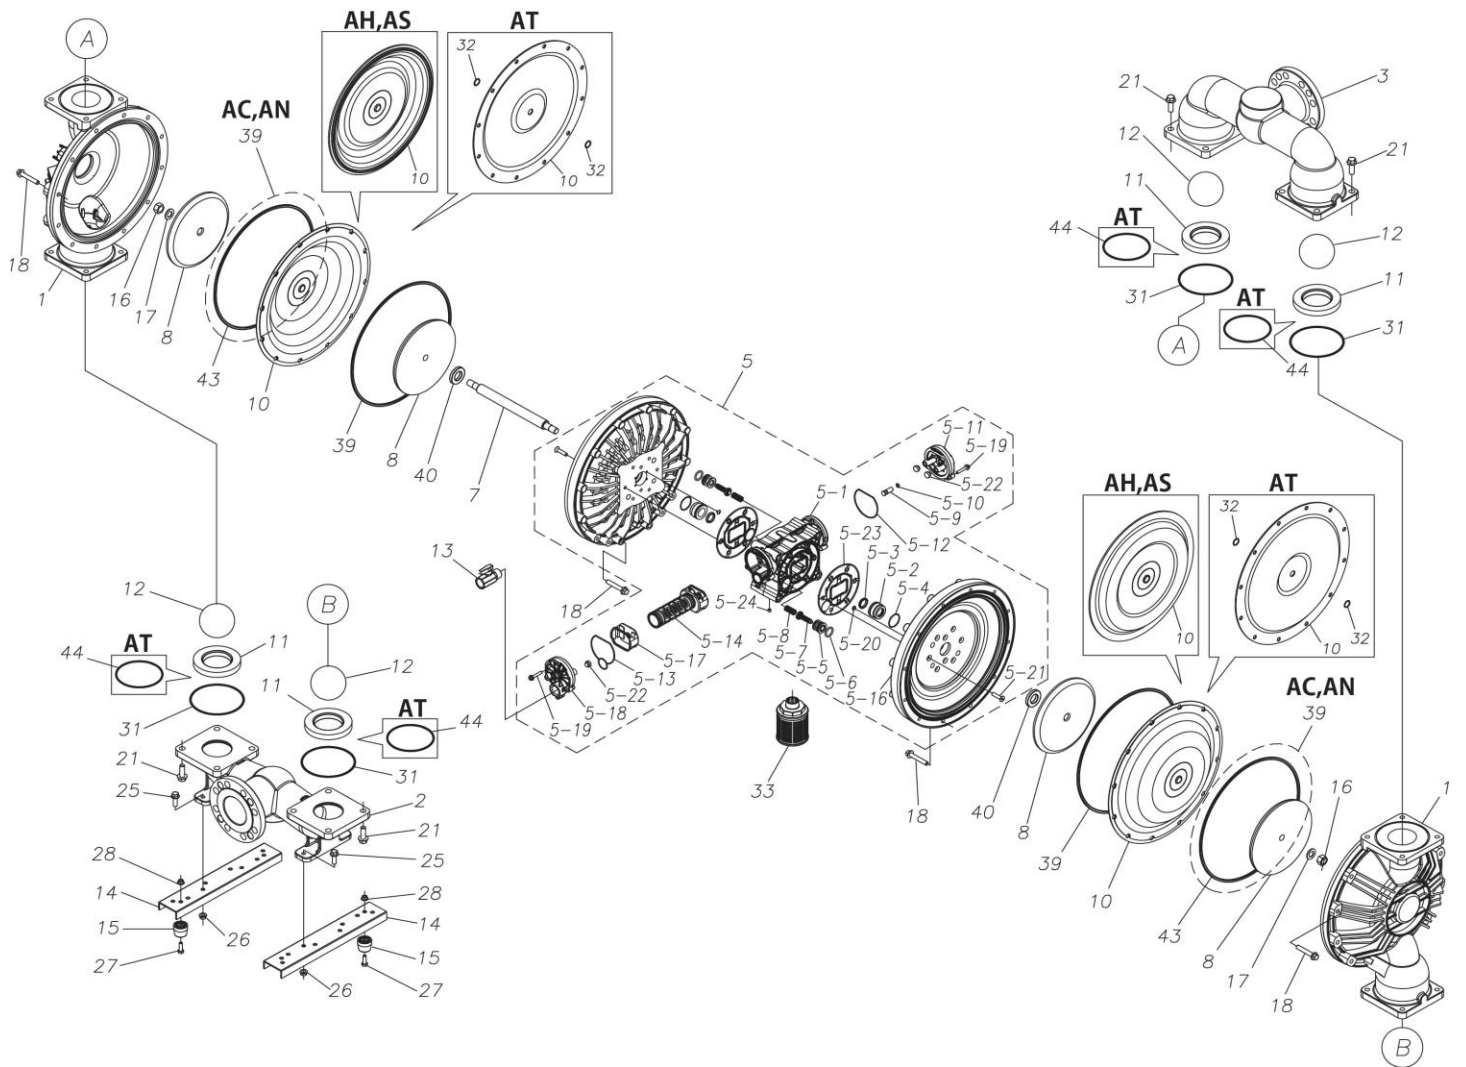

ポンプ詳細につきましては別にご用意しておりますポンプサービスブック、取扱説明書をご参照ください。

ご不明な点がございましたら代理店もしくは直接YTSまでご連絡ください。

YTS JAPAN Co.,Ltd.

www.yts-pump.com

■ Parts List

D800ATJ

1P00327MP

Ref.No.	Parts No.	Description	Parts Component	Remark
1	1P20005AM	OUT CHAMBER	2	
2	1P20006AF	IN MANIFOLD	1	
3	1P20008AF	OUT MANIFOLD	1	
5	1P10003MP	BODY ASSEMBLY	1	

Ref.No.	Parts No.	Description	Parts Component	Remark
5-1	1L30054MP	BODY	1	The parts of #5 are available with a set as [1P10003MP:BODY ASSEMBLY]. This is also available individually.
5-2	1P30001MM	BEARING CENTER ROD	2	
5-3	9S2BA0025	PACKING	2	
5-4	9S1BS0036	O RING S-36	2	
5-5	1L30063MM	PILOT VALVE SEAT	2	
5-6	9S1BP1022	O RING P-22A	2	
5-7	1P30021MB	PILOT VALVE	2	
5-8	1L30064MM	SPRING	2	
5-9	1L30065MM	RESET BUTTON	1	
5-10	9S1BP0008	O RING P-8	1	
5-11	1L30056MB	CAP	1	
5-12	1L30061MB	PACKING CAP	1	
5-13	1L30060MB	PACKING CAP IN	1	
5-14	1L10003MK	C SPOOL VALVE ASSEMBLY (Looped C®)	1	
5-16	1P30022MM	AIR CHAMBER	2	
5-17	1L30005MB	SPRING STOPPER	1	
5-18	1L30055MP	CAP IN	1	
5-19	9B2210635	BOLT M6 × 35	7	
5-20	9T6125008	SCREW M5 × 8	8	
5-21	9B5410835	BOLT M8 × 35	16	
5-22	1L30062MB	CUSHION	4	
5-23	1L30059MB	PACKING BODY	2	
5-24	9P62P9901	PLUG	2	
7	1P20045MM	CENTER ROD	1	
8	1P20034MM	CENTER DISK	4	
10	1P20001T7	DIAPHRAGM	2	
11	1P20027TM	VALVE SEAT	4	
12	1P20035TM	BALL	4	
13	1M90001MP	BALL VALVE	1	
14	1P30014MM	BASE	2	
15	1E30070MB	RUBBER FEET	4	
16	9N1391600	NUT M16 × 1.5 t21	2	
17	9W3311600	CONED DISK SPRING M16	2	
18	9B2111070	BOLT M10 × 70	24	
21	9B2111240	BOLT M12 × 40	16	
25	9B2111030	BOLT M10 × 30	4	
26	9N2111000	NUT M10	4	
27	9B1110825	BOLT M8 × 25	4	
28	9N2110800	NUT M8	4	
31	9S1TG0135	O RING G-135	4	
32	9S1TP0016	O RING P-16	4	
33	1L90002MP	SILENCER	1	
39	9S1BG0350	O RING G-350	2	
40	1M30033MB	CUSHION CENTER DISK	2	
43	9S1TG0350	O RING G-350	2	
44	9S1TG0115	O RING G-115	4	