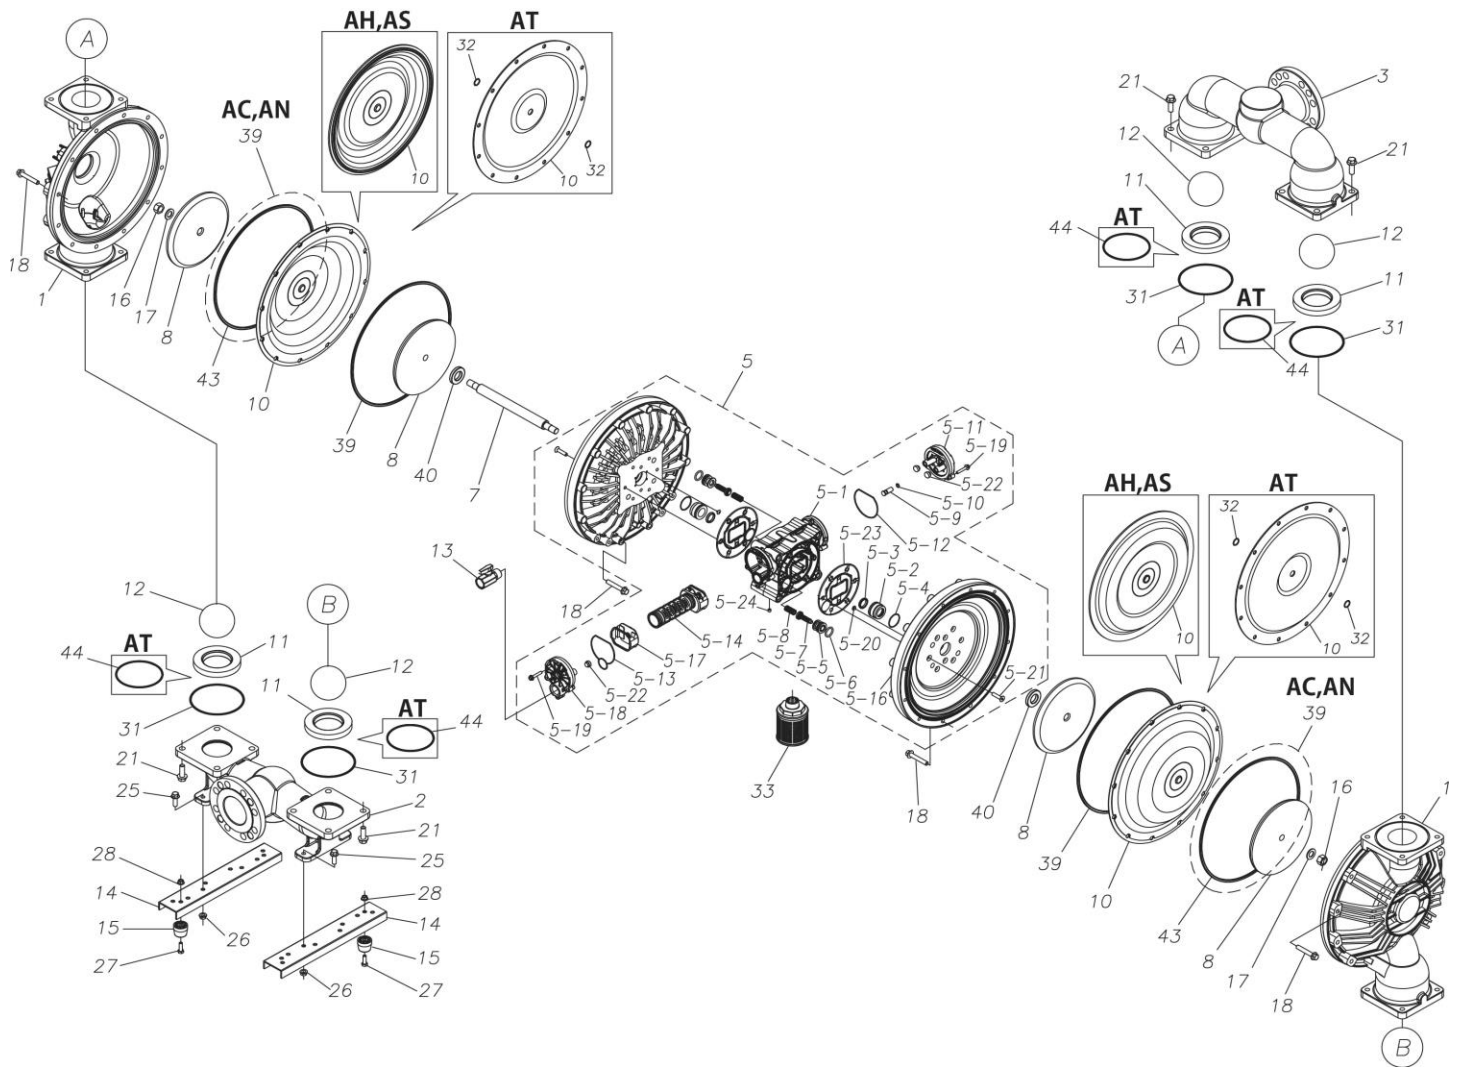

展開図 & パーツリスト

Exploded View Drawing and Parts List

型式

Model: **D800ASJ**

製品番号

Model Number: **1P00329MP**

The part list and exploded view drawing as attached below indicate the full list of parts for the above mentioned pump model.

ポンプ詳細につきましては別にご用意しておりますポンプサービスブック、取扱説明書をご参照ください。

ご不明な点がございましたら代理店もしくは直接YTSまでご連絡ください。

YTS JAPAN Co.,Ltd.

www.yts-pump.com

■ Parts List

D800ASJ

1P00329MP

Ref.No.	Parts No.	Description	Parts Component	Remark
1	1P20005AM	OUT CHAMBER	2	
2	1P20006AF	IN MANIFOLD	1	
3	1P20008AF	OUT MANIFOLD	1	
5	1P10003MP	BODY ASSEMBLY	1	

Ref.No.	Parts No.	Description	Parts Component	Remark
5-1	1L30054MP	BODY	1	The parts of #5 are available with a set as [1P10003MP:BODY ASSEMBLY]. This is also available individually.
5-2	1P30001MM	BEARING CENTER ROD	2	
5-3	9S2BA0025	PACKING	2	
5-4	9S1BS0036	O RING S-36	2	
5-5	1L30063MM	PILOT VALVE SEAT	2	
5-6	9S1BP1022	O RING P-22A	2	
5-7	1P30021MB	PILOT VALVE	2	
5-8	1L30064MM	SPRING	2	
5-9	1L30065MM	RESET BUTTON	1	
5-10	9S1BP0008	O RING P-8	1	
5-11	1L30056MB	CAP	1	
5-12	1L30061MB	PACKING CAP	1	
5-13	1L30060MB	PACKING CAP IN	1	
5-14	1L10003MK	C SPOOL VALVE ASSEMBLY (Looped C®)	1	
5-16	1P30022MM	AIR CHAMBER	2	
5-17	1L30005MB	SPRING STOPPER	1	
5-18	1L30055MP	CAP IN	1	
5-19	9B2210635	BOLT M6 × 35	7	
5-20	9T6125008	SCREW M5 × 8	8	
5-21	9B5410835	BOLT M8 × 35	16	
5-22	1L30062MB	CUSHION	4	
5-23	1L30059MB	PACKING BODY	2	
5-24	9P62P9901	PLUG	2	
7	1P20044MM	CENTER ROD	1	
8	1P20028MM	CENTER DISK	4	
10	1P20038SB	DIAPHRAGM	2	
11	1P20015EB	VALVE SEAT	4	
12	1P20003EB	BALL	4	
13	1M90001MP	BALL VALVE	1	
14	1P30014MM	BASE	2	
15	1E30070MB	RUBBER FEET	4	
16	9N1731600	NUT M16 × 1.5	2	
17	9W3311600	CONED DISK SPRING M16	2	
18	9B2111070	BOLT M10 × 70	24	
21	9B2111240	BOLT M12 × 40	16	
25	9B2111030	BOLT M10 × 30	4	
26	9N2111000	NUT M10	4	
27	9B1110825	BOLT M8 × 25	4	
28	9N2110800	NUT M8	4	
31	9S1EG0135	O RING G-135	4	
33	1L90002MP	SILENCER	1	
40	1M30033MB	CUSHION CENTER DISK	2	
43	9S1EG0350	O RING G-350	2	