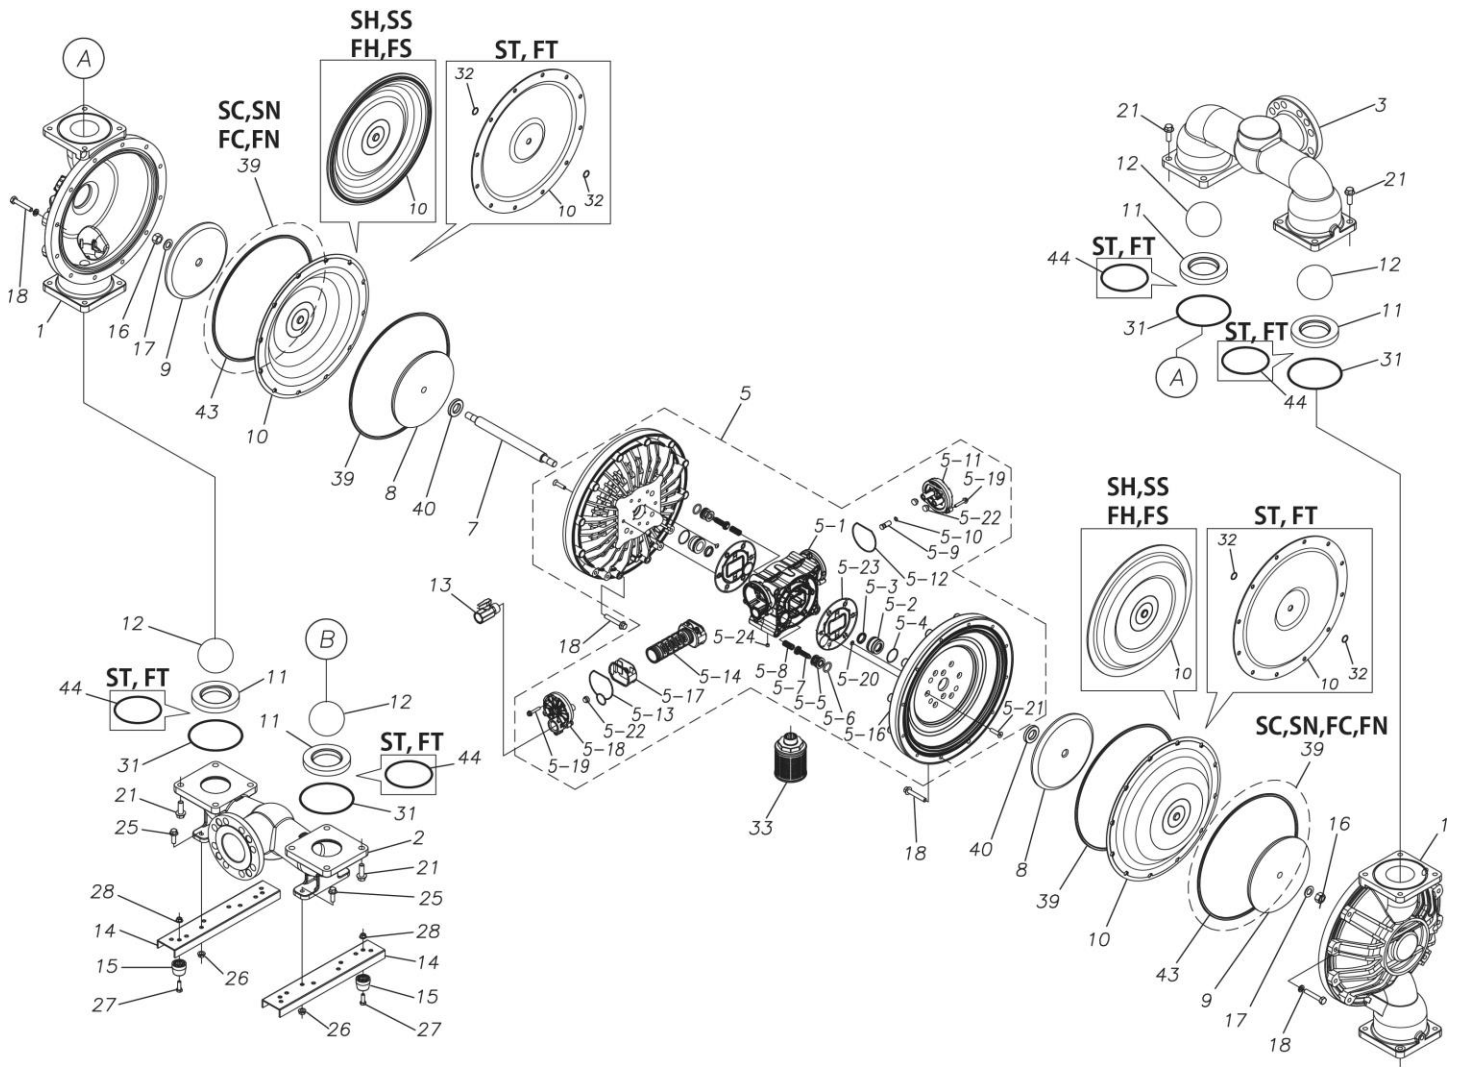

ポンプ詳細につきましては別にご用意しておりますポンプサービスブック、取扱説明書をご参照ください。

ご不明な点がございましたら代理店もしくは直接YTSまでご連絡ください。

YTS JAPAN Co.,Ltd.

www.yts-pump.com

■ Parts List

D800SCJ

1P00330MP

Ref.No.	Parts No.	Description	Parts Component	Remark
1	1P20016SM	OUT CHAMBER	2	
2	1P20017SF	IN MANIFOLD	1	
3	1P20019SF	OUT MANIFOLD	1	
5	1P10003MP	BODY ASSEMBLY	1	

Ref.No.	Parts No.	Description	Parts Component	Remark
5-1	1L30054MP	BODY	1	The parts of #5 are available with a set as [1P10003MP:BODY ASSEMBLY]. This is also available individually.
5-2	1P30001MM	BEARING CENTER ROD	2	
5-3	9S2BA0025	PACKING	2	
5-4	9S1BS0036	O RING S-36	2	
5-5	1L30063MM	PILOT VALVE SEAT	2	
5-6	9S1BP1022	O RING P-22A	2	
5-7	1P30021MB	PILOT VALVE	2	
5-8	1L30064MM	SPRING	2	
5-9	1L30065MM	RESET BUTTON	1	
5-10	9S1BP0008	O RING P-8	1	
5-11	1L30056MB	CAP	1	
5-12	1L30061MB	PACKING CAP	1	
5-13	1L30060MB	PACKING CAP IN	1	
5-14	1L10003MK	C SPOOL VALVE ASSEMBLY (Looped C®)	1	
5-16	1P30022MM	AIR CHAMBER	2	
5-17	1L30005MB	SPRING STOPPER	1	
5-18	1L30055MP	CAP IN	1	
5-19	9B2210635	BOLT M6 × 35	7	
5-20	9T6125008	SCREW M5 × 8	8	
5-21	9B5410835	BOLT M8 × 35	16	
5-22	1L30062MB	CUSHION	4	
5-23	1L30059MB	PACKING BODY	2	
5-24	9P62P9901	PLUG	2	
7	1P20044MM	CENTER ROD	1	
8	1P20028MM	CENTER DISK	2	
9	1P20039MM	CENTER DISK	2	
10	1P20002NB	DIAPHRAGM	2	
11	1P20015NB	VALVE SEAT	4	
12	1P20003NB	BALL	4	
13	1M90001MP	BALL VALVE	1	
14	1P30014MM	BASE	2	
15	1E30070MB	RUBBER FEET	4	
16	9N1731600	NUT M16 × 1.5	2	
17	9W3311600	CONED DISK SPRING M16	2	
18	9B1221070	BOLT M10 × 70	24	
20	9W4211000	SPRING LOCK WASHER M10	24	
21	9B2211240	BOLT M12 × 40	16	
25	9B2211030	BOLT M10 × 30	4	
26	9N2211000	NUT M10	4	
27	9B1110825	BOLT M8 × 25	4	
28	9N2110800	NUT M8	4	
31	9S1BG0135	O RING G-135	4	
33	1L90002MP	SILENCER	1	
39	9S1BG0350	O RING G-350	4	
40	1M30033MB	CUSHION CENTER DISK	2	