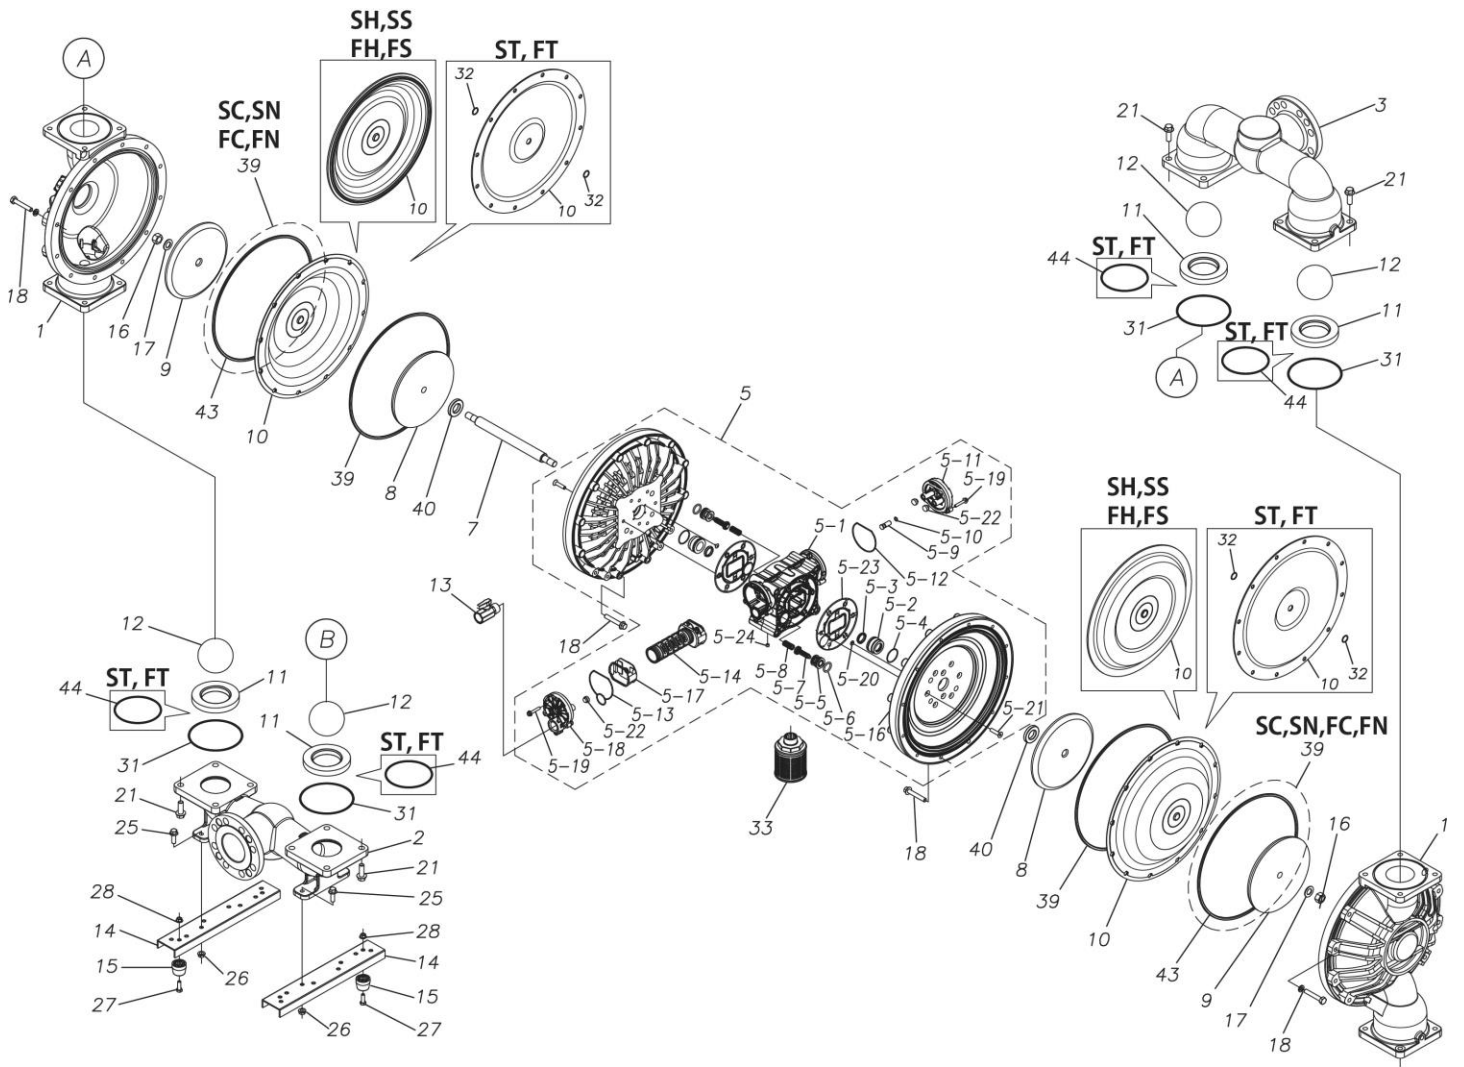

ポンプ詳細につきましては別にご用意しておりますポンプサービスブック、取扱説明書をご参照ください。

ご不明な点がございましたら代理店もしくは直接YTSまでご連絡ください。

YTS JAPAN Co.,Ltd.

www.yts-pump.com

■ Parts List

D800SNJ

1P00331MP

Ref.No.	Parts No.	Description	Parts Component	Remark
1	1P20016SM	OUT CHAMBER	2	
2	1P20017SF	IN MANIFOLD	1	
3	1P20019SF	OUT MANIFOLD	1	
5	1P10003MP	BODY ASSEMBLY	1	

Ref.No.	Parts No.	Description	Parts Component	Remark
5-1	1L30054MP	BODY	1	The parts of #5 are available with a set as [1P10003MP:BODY ASSEMBLY]. This is also available individually.
5-2	1P30001MM	BEARING CENTER ROD	2	
5-3	9S2BA0025	PACKING	2	
5-4	9S1BS0036	O RING S-36	2	
5-5	1L30063MM	PILOT VALVE SEAT	2	
5-6	9S1BP1022	O RING P-22A	2	
5-7	1P30021MB	PILOT VALVE	2	
5-8	1L30064MM	SPRING	2	
5-9	1L30065MM	RESET BUTTON	1	
5-10	9S1BP0008	O RING P-8	1	
5-11	1L30056MB	CAP	1	
5-12	1L30061MB	PACKING CAP	1	
5-13	1L30060MB	PACKING CAP IN	1	
5-14	1L10003MK	C SPOOL VALVE ASSEMBLY (Looped C®)	1	
5-16	1P30022MM	AIR CHAMBER	2	
5-17	1L30005MB	SPRING STOPPER	1	
5-18	1L30055MP	CAP IN	1	
5-19	9B2210635	BOLT M6 × 35	7	
5-20	9T6125008	SCREW M5 × 8	8	
5-21	9B5410835	BOLT M8 × 35	16	
5-22	1L30062MB	CUSHION	4	
5-23	1L30059MB	PACKING BODY	2	
5-24	9P62P9901	PLUG	2	
7	1P20044MM	CENTER ROD	1	
8	1P20028MM	CENTER DISK	2	
9	1P20039MM	CENTER DISK	2	
10	1P20002BB	DIAPHRAGM	2	
11	1P20015BB	VALVE SEAT	4	
12	1P20003BB	BALL	4	
13	1M90001MP	BALL VALVE	1	
14	1P30014MM	BASE	2	
15	1E30070MB	RUBBER FEET	4	
16	9N1731600	NUT M16 × 1.5	2	
17	9W3311600	CONED DISK SPRING M16	2	
18	9B1221070	BOLT M10 × 70	24	
20	9W4211000	SPRING LOCK WASHER M10	24	
21	9B2211240	BOLT M12 × 40	16	
25	9B2211030	BOLT M10 × 30	4	
26	9N2211000	NUT M10	4	
27	9B1110825	BOLT M8 × 25	4	
28	9N2110800	NUT M8	4	
31	9S1BG0135	O RING G-135	4	
33	1L90002MP	SILENCER	1	
39	9S1BG0350	O RING G-350	4	
40	1M30033MB	CUSHION CENTER DISK	2	