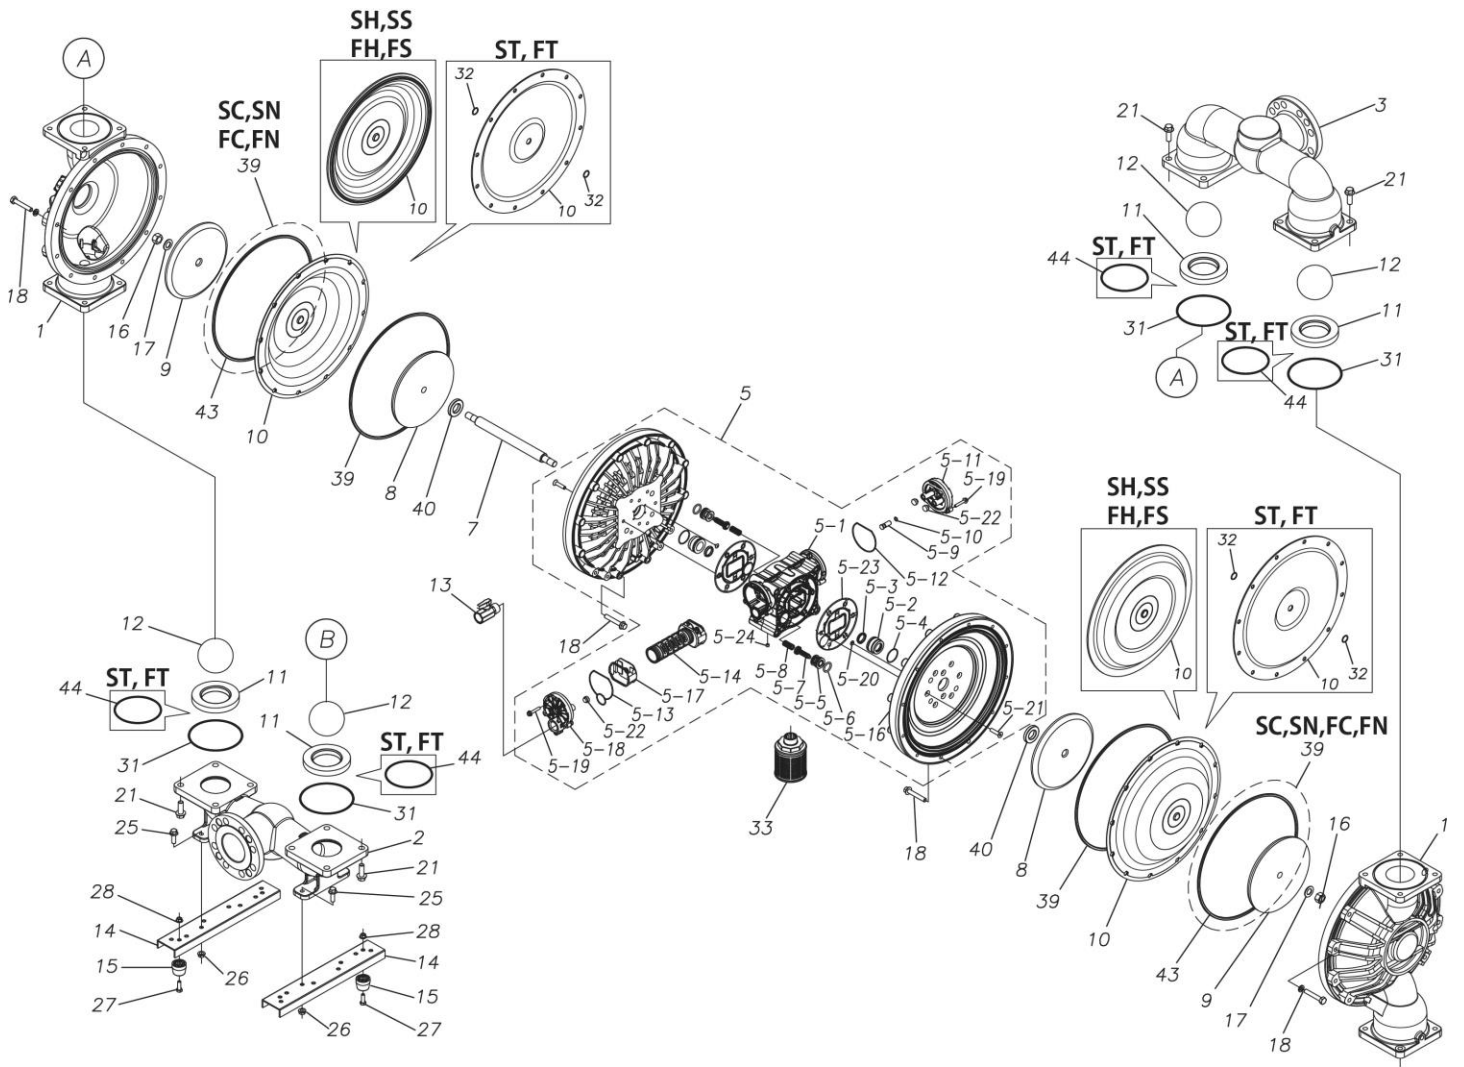

ポンプ詳細につきましては別にご用意しておりますポンプサービスブック、取扱説明書をご参照ください。

ご不明な点がございましたら代理店もしくは直接YTSまでご連絡ください。

YTS JAPAN Co.,Ltd.

www.yts-pump.com

■ Parts List

D800SEJ

1P00332MP

Ref.No.	Parts No.	Description	Parts Component	Remark
1	1P20016SM	OUT CHAMBER	2	
2	1P20017SF	IN MANIFOLD	1	
3	1P20019SF	OUT MANIFOLD	1	
5	1P10003MP	BODY ASSEMBLY	1	

Ref.No.	Parts No.	Description	Parts Component	Remark
5-1	1L30054MP	BODY	1	The parts of #5 are available with a set as [1P10003MP:BODY ASSEMBLY]. This is also available individually.
5-2	1P30001MM	BEARING CENTER ROD	2	
5-3	9S2BA0025	PACKING	2	
5-4	9S1BS0036	O RING S-36	2	
5-5	1L30063MM	PILOT VALVE SEAT	2	
5-6	9S1BP1022	O RING P-22A	2	
5-7	1P30021MB	PILOT VALVE	2	
5-8	1L30064MM	SPRING	2	
5-9	1L30065MM	RESET BUTTON	1	
5-10	9S1BP0008	O RING P-8	1	
5-11	1L30056MB	CAP	1	
5-12	1L30061MB	PACKING CAP	1	
5-13	1L30060MB	PACKING CAP IN	1	
5-14	1L10003MK	C SPOOL VALVE ASSEMBLY (Looped C®)	1	
5-16	1P30022MM	AIR CHAMBER	2	
5-17	1L30005MB	SPRING STOPPER	1	
5-18	1L30055MP	CAP IN	1	
5-19	9B2210635	BOLT M6 × 35	7	
5-20	9T6125008	SCREW M5 × 8	8	
5-21	9B5410835	BOLT M8 × 35	16	
5-22	1L30062MB	CUSHION	4	
5-23	1L30059MB	PACKING BODY	2	
5-24	9P62P9901	PLUG	2	
7	1P20044MM	CENTER ROD	1	
8	1P20028MM	CENTER DISK	2	
9	1P20039MM	CENTER DISK	2	
10	1P20002EB	DIAPHRAGM	2	
11	1P20015EB	VALVE SEAT	4	
12	1P20003EB	BALL	4	
13	1M90001MP	BALL VALVE	1	
14	1P30014MM	BASE	2	
15	1E30070MB	RUBBER FEET	4	
16	9N1731600	NUT M16 × 1.5	2	
17	9W3311600	CONED DISK SPRING M16	2	
18	9B1221070	BOLT M10 × 70	24	
20	9W4211000	SPRING LOCK WASHER M10	24	
21	9B2211240	BOLT M12 × 40	16	
25	9B2211030	BOLT M10 × 30	4	
26	9N2211000	NUT M10	4	
27	9B1110825	BOLT M8 × 25	4	
28	9N2110800	NUT M8	4	
31	9S1EG0135	O RING G-135	4	
33	1L90002MP	SILENCER	1	
39	9S1BG0350	O RING G-350	2	
40	1M30033MB	CUSHION CENTER DISK	2	
43	9S1EG0350	O RING G-350	2	