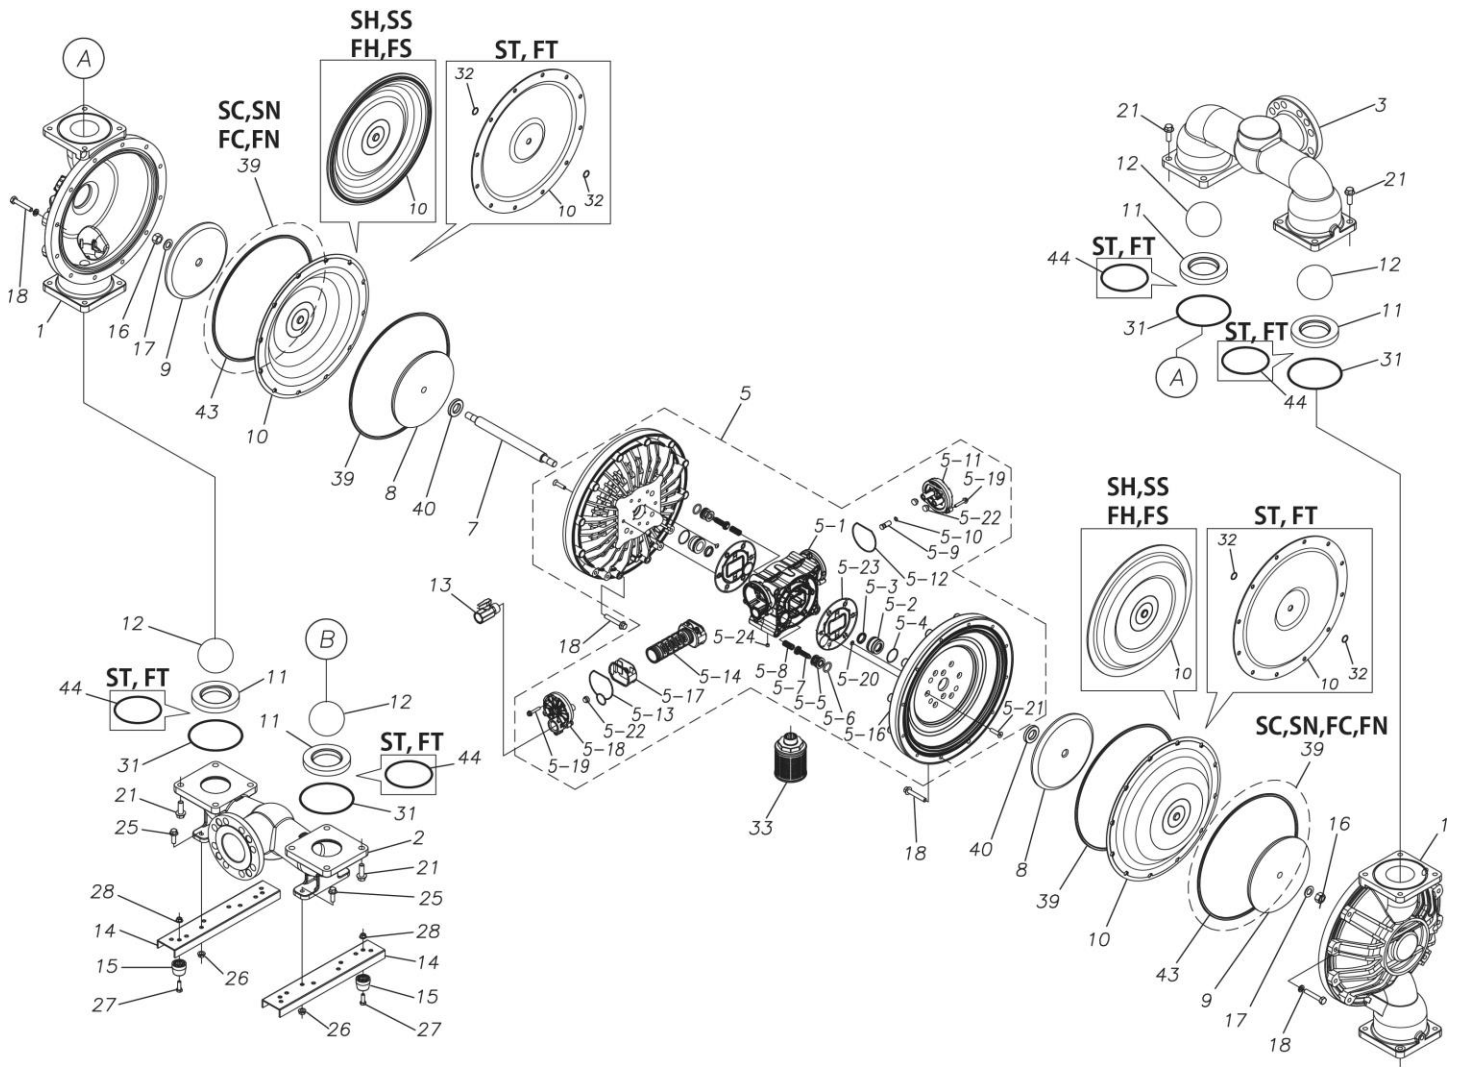

ポンプ詳細につきましては別にご用意しておりますポンプサービスブック、取扱説明書をご参照ください。

ご不明な点がございましたら代理店もしくは直接YTSまでご連絡ください。

YTS JAPAN Co.,Ltd.

www.yts-pump.com

■ Parts List

D800STJ

1P00334MP

Ref.No.	Parts No.	Description	Parts Component	Remark
1	1P20016SM	OUT CHAMBER	2	
2	1P20017SF	IN MANIFOLD	1	
3	1P20019SF	OUT MANIFOLD	1	
5	1P10003MP	BODY ASSEMBLY	1	

Ref.No.	Parts No.	Description	Parts Component	Remark
5-1	1L30054MP	BODY	1	The parts of #5 are available with a set as [1P10003MP:BODY ASSEMBLY]. This is also available individually.
5-2	1P30001MM	BEARING CENTER ROD	2	
5-3	9S2BA0025	PACKING	2	
5-4	9S1BS0036	O RING S-36	2	
5-5	1L30063MM	PILOT VALVE SEAT	2	
5-6	9S1BP1022	O RING P-22A	2	
5-7	1P30021MB	PILOT VALVE	2	
5-8	1L30064MM	SPRING	2	
5-9	1L30065MM	RESET BUTTON	1	
5-10	9S1BP0008	O RING P-8	1	
5-11	1L30056MB	CAP	1	
5-12	1L30061MB	PACKING CAP	1	
5-13	1L30060MB	PACKING CAP IN	1	
5-14	1L10003MK	C SPOOL VALVE ASSEMBLY (Looped C®)	1	
5-16	1P30022MM	AIR CHAMBER	2	
5-17	1L30005MB	SPRING STOPPER	1	
5-18	1L30055MP	CAP IN	1	
5-19	9B2210635	BOLT M6 × 35	7	
5-20	9T6125008	SCREW M5 × 8	8	
5-21	9B5410835	BOLT M8 × 35	16	
5-22	1L30062MB	CUSHION	4	
5-23	1L30059MB	PACKING BODY	2	
5-24	9P62P9901	PLUG	2	
7	1P20045MM	CENTER ROD	1	
8	1P20034MM	CENTER DISK	2	
9	1P20040MM	CENTER DISK	2	
10	1P20001T7	DIAPHRAGM	2	
11	1P20027TM	VALVE SEAT	4	
12	1P20035TM	BALL	4	
13	1M90001MP	BALL VALVE	1	
14	1P30014MM	BASE	2	
15	1E30070MB	RUBBER FEET	4	
16	9N1391600	NUT M16 × 1.5 t21	2	
17	9W3311600	CONED DISK SPRING M16	2	
18	9B1221070	BOLT M10 × 70	24	
20	9W4211000	SPRING LOCK WASHER M10	24	
21	9B2211240	BOLT M12 × 40	16	
25	9B2211030	BOLT M10 × 30	4	
26	9N2211000	NUT M10	4	
27	9B1110825	BOLT M8 × 25	4	
28	9N2110800	NUT M8	4	
31	9S1TG0135	O RING G-135	4	
32	9S1TP0016	O RING P-16	4	
33	1L90002MP	SILENCER	1	
39	9S1BG0350	O RING G-350	2	
40	1M30033MB	CUSHION CENTER DISK	2	
43	9S1TG0350	O RING G-350	2	
44	9S1TG0115	O RING G-115	4	