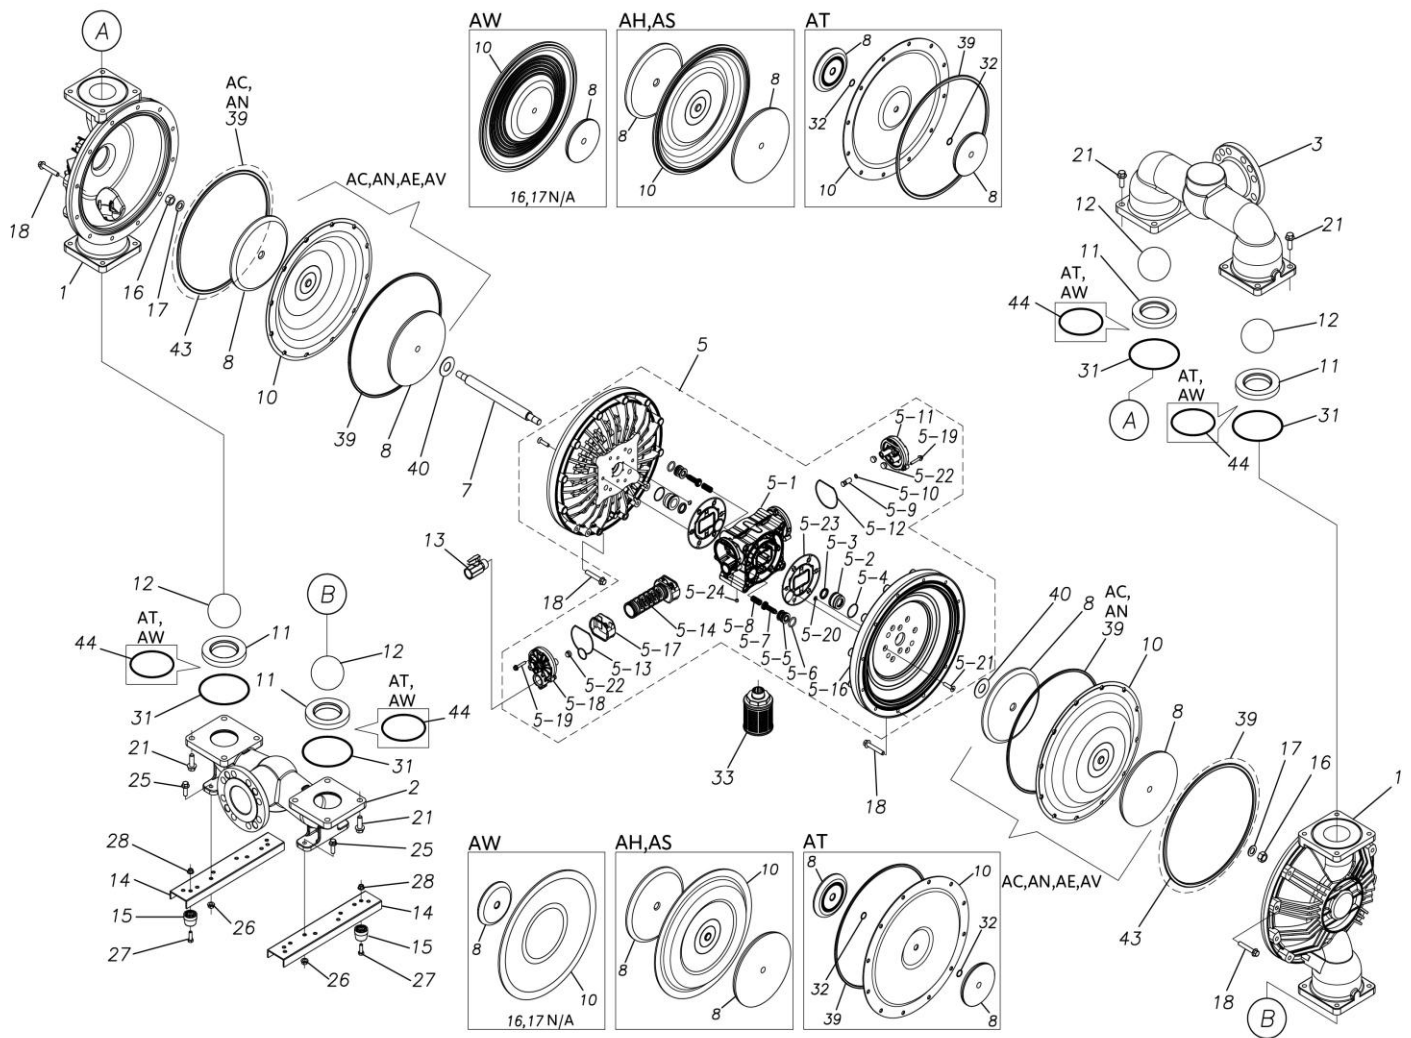

展開図 & パーツリスト

Exploded View Drawing and Parts List

型式

Model: **D800AWJ**

製品番号

Model Number: **1P00354MP**

The part list and exploded view drawing as attached below indicate the full list of parts for the above mentioned pump model.

ポンプ詳細につきましては別にご用意しておりますポンプサービスブック、取扱説明書をご参照ください。

ご不明な点がございましたら代理店もしくは直接YTSまでご連絡ください。

YTS JAPAN Co.,Ltd.

www.yts-pump.com

■ Parts List

D800AWJ

1P00354MP

Ref.No.	Parts No.	Description	Parts Component	Remark
1	1P20005AM	OUT CHAMBER	2	
2	1P20006AF	IN MANIFOLD	1	
3	1P20008AF	OUT MANIFOLD	1	
5	1P10003MP	BODY ASSEMBLY	1	

Ref.No.	Parts No.	Description	Parts Component	Remark
5-1	1L30054MP	BODY	1	The parts of #5 are available with a set as [1P10003MP:BODY ASSEMBLY]. This is also available individually.
5-2	1P30001MM	BEARING CENTER ROD	2	
5-3	9S2BA0025	PACKING	2	
5-4	9S1BS0036	O RING S-36	2	
5-5	1L30063MM	PILOT VALVE SEAT	2	
5-6	9S1BP1022	O RING P-22A	2	
5-7	1P30021MB	PILOT VALVE	2	
5-8	1L30064MM	SPRING	2	
5-9	1L30065MM	RESET BUTTON	1	
5-10	9S1BP0008	O RING P-8	1	
5-11	1L30056MB	CAP	1	
5-12	1L30061MB	PACKING CAP	1	
5-13	1L30060MB	PACKING CAP IN	1	
5-14	1L10003MK	C SPOOL VALVE ASSEMBLY (Looped C®)	1	
5-16	1P30022MM	AIR CHAMBER	2	
5-17	1L30005MB	SPRING STOPPER	1	
5-18	1L30055MP	CAP IN	1	
5-19	9B2210635	BOLT M6 × 35	7	
5-20	9T6125008	SCREW M5 × 8	8	
5-21	9B5410835	BOLT M8 × 35	16	
5-22	1L30062MB	CUSHION	4	
5-23	1L30059MB	PACKING BODY	2	
5-24	9P62P9901	PLUG	2	
7	1P30024TM	CENTER ROD	1	
8	1P20034MM	CENTER DISK	2	
10	1P20052TE	DIAPHRAGM	2	
11	1P20027TM	VALVE SEAT	4	
12	1P20035TM	BALL	4	
13	1M90001MP	BALL VALVE	1	
14	1P30014MM	BASE	2	
15	1E30070MB	RUBBER FEET	4	
18	9B2111070	BOLT M10 × 70	24	
21	9B2111240	BOLT M12 × 40	16	
25	9B2111030	BOLT M10 × 30	4	
26	9N2111000	NUT M10	4	
27	9B1110825	BOLT M8 × 25	4	
28	9N2110800	NUT M8	4	
31	9S1TG0135	O RING G-135	4	
33	1L90002MP	SILENCER	1	
40	1M30033MB	CUSHION CENTER DISK	2	
43	9S1TG0350	O RING G-350	2	
44	9S1TG0115	O RING G-115	4	