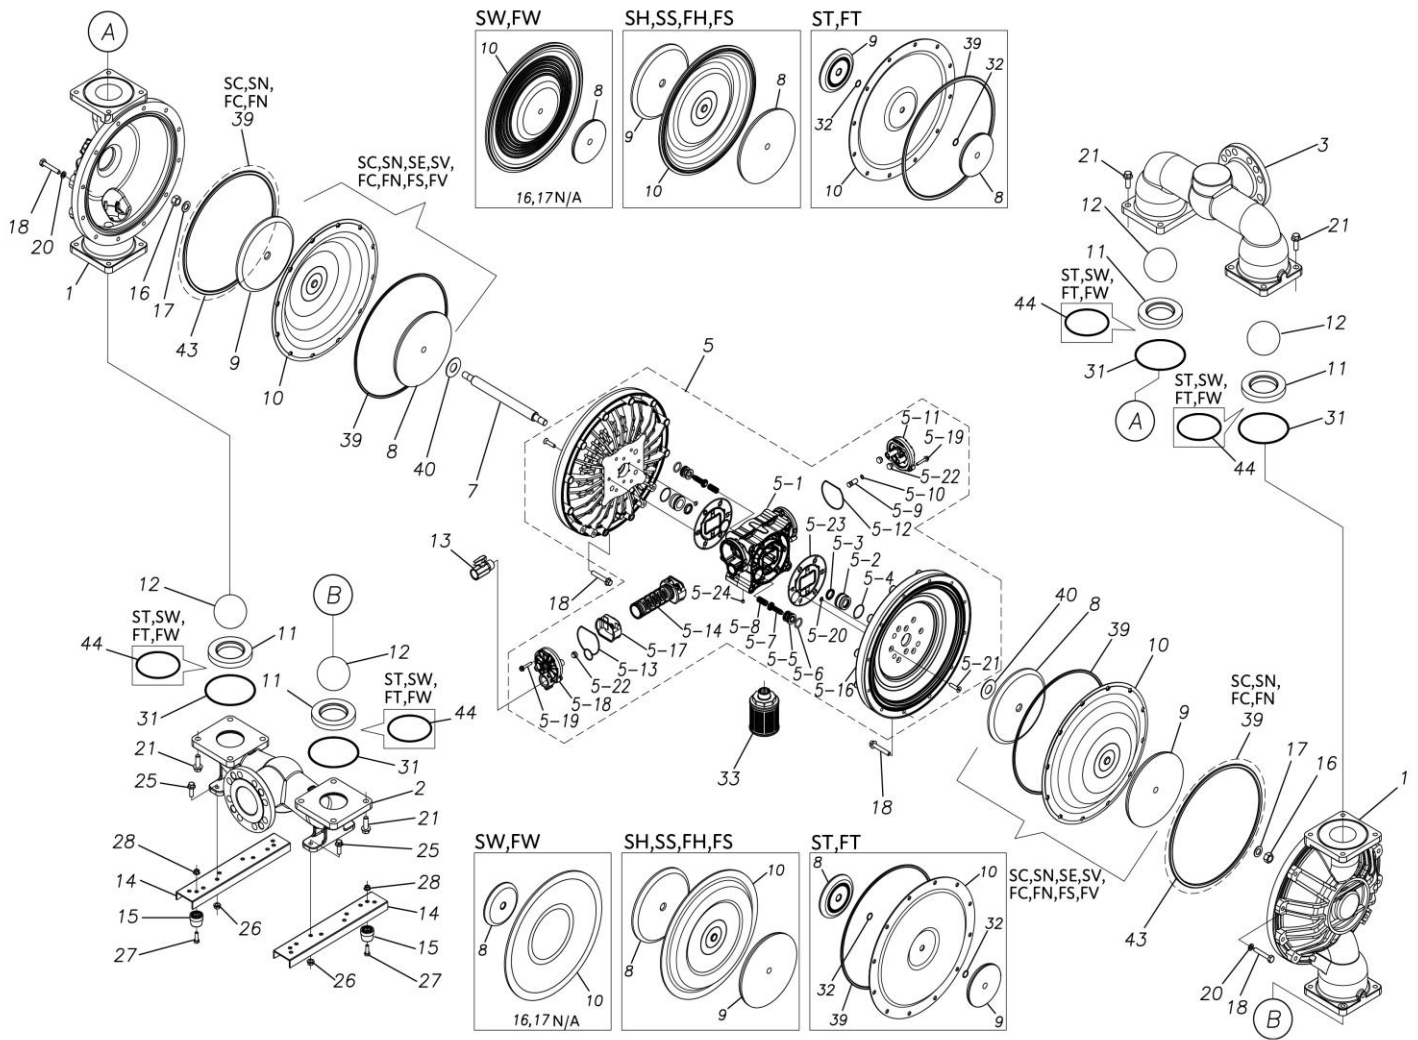

展開図 & パーツリスト

Exploded View Drawing and Parts List

型式

Model: **D800SWJ**

製品番号

Model Number: **1P00355MP**

The part list and exploded view drawing as attached below indicate the full list of parts for the above mentioned pump model.

ポンプ詳細につきましては別にご用意しておりますポンプサービスブック、取扱説明書をご参照ください。

ご不明な点がございましたら代理店もしくは直接YTSまでご連絡ください。

YTS JAPAN Co.,Ltd.

www.yts-pump.com

■ Parts List

D800SWJ

1P00355MP

Ref.No.	Parts No.	Description	Parts Component	Remark
1	1P20016SM	OUT CHAMBER	2	
2	1P20017SF	IN MANIFOLD	1	
3	1P20019SF	OUT MANIFOLD	1	
5	1P10003MP	BODY ASSEMBLY	1	

Ref.No.	Parts No.	Description	Parts Component	Remark
5-1	1L30054MP	BODY	1	The parts of #5 are available with a set as [1P10003MP:BODY ASSEMBLY]. This is also available individually.
5-2	1P30001MM	BEARING CENTER ROD	2	
5-3	9S2BA0025	PACKING	2	
5-4	9S1BS0036	O RING S-36	2	
5-5	1L30063MM	PILOT VALVE SEAT	2	
5-6	9S1BP1022	O RING P-22A	2	
5-7	1P30021MB	PILOT VALVE	2	
5-8	1L30064MM	SPRING	2	
5-9	1L30065MM	RESET BUTTON	1	
5-10	9S1BP0008	O RING P-8	1	
5-11	1L30056MB	CAP	1	
5-12	1L30061MB	PACKING CAP	1	
5-13	1L30060MB	PACKING CAP IN	1	
5-14	1L10003MK	C SPOOL VALVE ASSEMBLY (Looped C®)	1	
5-16	1P30022MM	AIR CHAMBER	2	
5-17	1L30005MB	SPRING STOPPER	1	
5-18	1L30055MP	CAP IN	1	
5-19	9B2210635	BOLT M6 × 35	7	
5-20	9T6125008	SCREW M5 × 8	8	
5-21	9B5410835	BOLT M8 × 35	16	
5-22	1L30062MB	CUSHION	4	
5-23	1L30059MB	PACKING BODY	2	
5-24	9P62P9901	PLUG	2	
7	1P30024TM	CENTER ROD	1	
8	1P20034MM	CENTER DISK	2	
10	1P20052TE	DIAPHRAGM	2	
11	1P20027TM	VALVE SEAT	4	
12	1P20035TM	BALL	4	
13	1M90001MP	BALL VALVE	1	
14	1P30014MM	BASE	2	
15	1E30070MB	RUBBER FEET	4	
18	9B1221070	BOLT M10 × 70	24	
20	9W4211000	SPRING LOCK WASHER M10	24	
21	9B2211240	BOLT M12 × 40	16	
25	9B2211030	BOLT M10 × 30	4	
26	9N2211000	NUT M10	4	
27	9B1110825	BOLT M8 × 25	4	
28	9N2110800	NUT M8	4	
31	9S1TG0135	O RING G-135	4	
33	1L90002MP	SILENCER	1	
40	1M30033MB	CUSHION CENTER DISK	2	
43	9S1TG0350	O RING G-350	2	
44	9S1TG0115	O RING G-115	4	