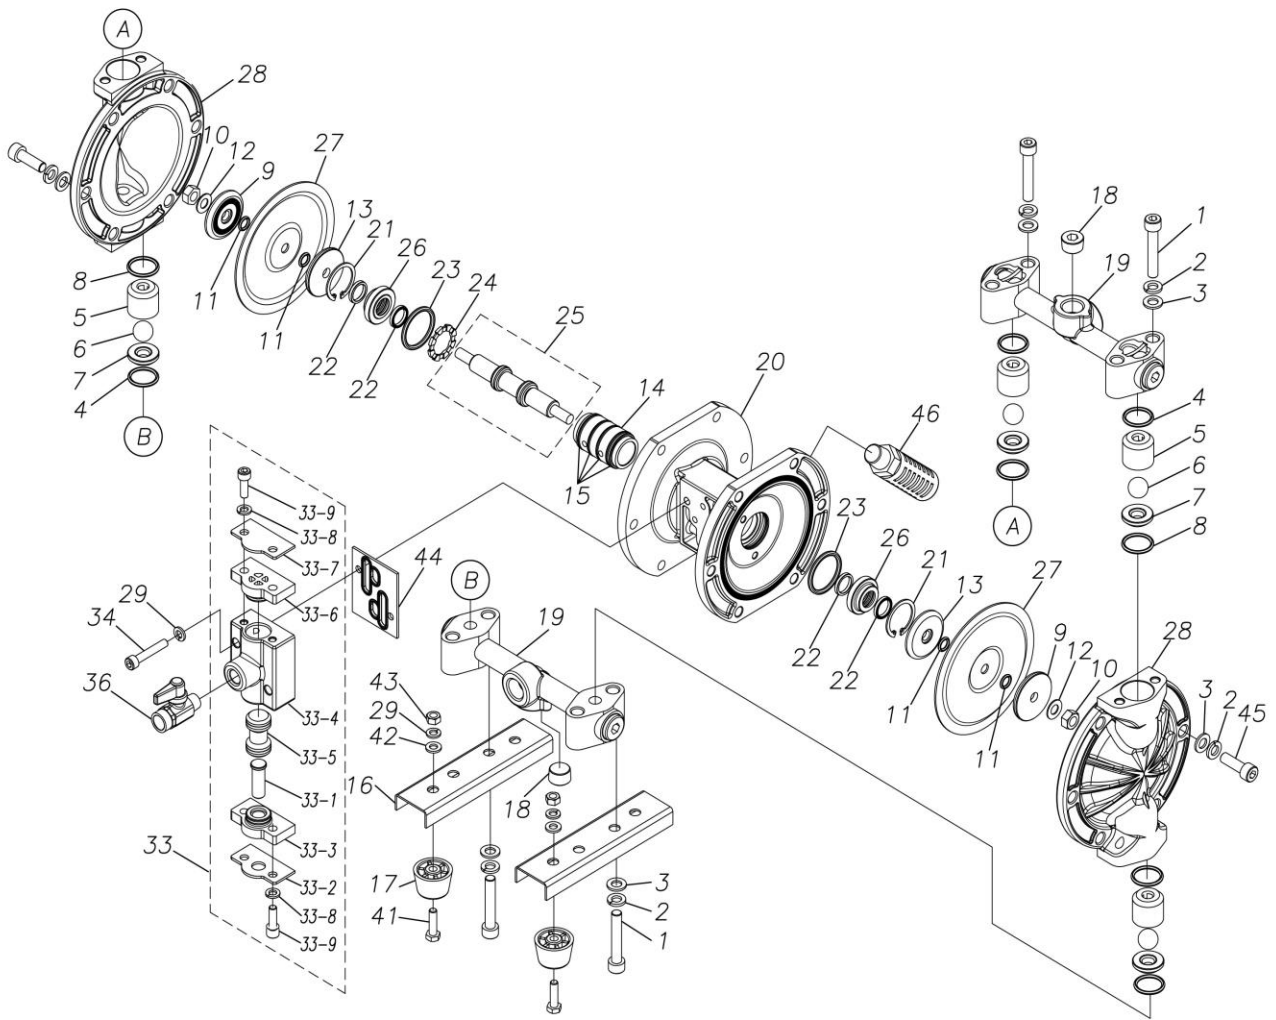

ポンプ詳細につきましては別にご用意しておりますポンプサービスブック、取扱説明書をご参照ください。

ご不明な点がございましたら代理店もしくは直接YTSまでご連絡ください。

YTS JAPAN Co.,Ltd.

www.yts-pump.com

■ Parts List

D101ACN

1D00030MN

Ref.No.	Parts No.	Description	Parts Component	Remark
1	9B3220845	BOLT M8 × 45	8	
2	9W2210800	SPRING LOCK WASHER M8	20	
3	9W1210800	PLAIN WASHER M8	20	
4	9S1TP0021	O RING P-21	4	
5	1D20003MB	VALVE STOPPER	4	
6	1D20005NB	BALL	4	
7	1D20009AM	VALVE SEAT	4	
8	9S1TP0020	O RING P-20	4	
9	1E20024AM	CENTER DISK	2	
10	9N1310800	NUT M8	2	
11	9S1BP0008	O RING P-8	4	
12	9W3310800	CONED DISK SPRING M8	2	
13	1D30001MM	CENTER DISK	2	
14	1D30023MM	SLEEVE	1	
15	9S1BJ1026	O RING JASO-1026	4	
16	1D30004MM	BASE	2	
17	1C30004MB	RUBBER FEET	4	
18	9P62N9903	PLUG	2	
19	1D10006MN	MANIFOLD ASSEMBLY	2	
20	1D30013MN	BODY	1	
21	9R1120030	RETAINING RING	2	
22	9S2BA0014	PACKING	4	
23	9S1BG0030	O RING G-30	2	
24	1D30014MB	SPACER	1	

Ref.No.	Parts No.	Description	Parts Component	Remark
25	1D10004MK	CENTER ROD ASSEMBLY	1	
26	1D30015MM	CENTER ROD GUIDE	2	
27	1D20018NB	DIAPHRAGM	2	
28	1D20022AM	OUT CHAMBER	2	
29	9W2210600	SPRING LOCK WASHER M6	6	
33	1D10003MN	VALVE BODY ASSEMBLY	1	The parts of #33 are available with a set as [1D10003MN: VALVE BODY ASSEMBLY]. This is also available individually.
33-1	1D30007MM	RESET BUTTON	1	
33-2	1D30008MM	REINFORCEMENT PLATE VALVE LOWER	1	
33-3	1D30009MB	SPOOL STOPPER LOWER	1	
33-4	1D30010MN	VALVE BODY	1	
33-5	1D10002MK	SPOOL ASSEMBLY	1	
33-6	1D30011MB	SPOOL STOPPER UPPER	1	
33-7	1D30012MM	REINFORCEMENT VALVE UPPER	1	
33-8	9W2210600	SPRING LOCK WASHER M6	4	
33-9	9B3210618	BOLT M6 × 18	4	
34	9B3220635	BOLT M6 × 35	2	
36	1E90002MN	BALL VALVE	1	
39	1H90001MB	SEAL TAPE	1	
41	9B1210622	BOLT M6 × 22	4	
42	9W1210600	PLAIN WASHER M6	4	
43	9N1210600	NUT M6	4	
44	1D30017MB	VALVE BODY GASKET	1	
45	9B3210825	BOLT M8 × 25	12	
46	1D90001MN	SILENCER	1	