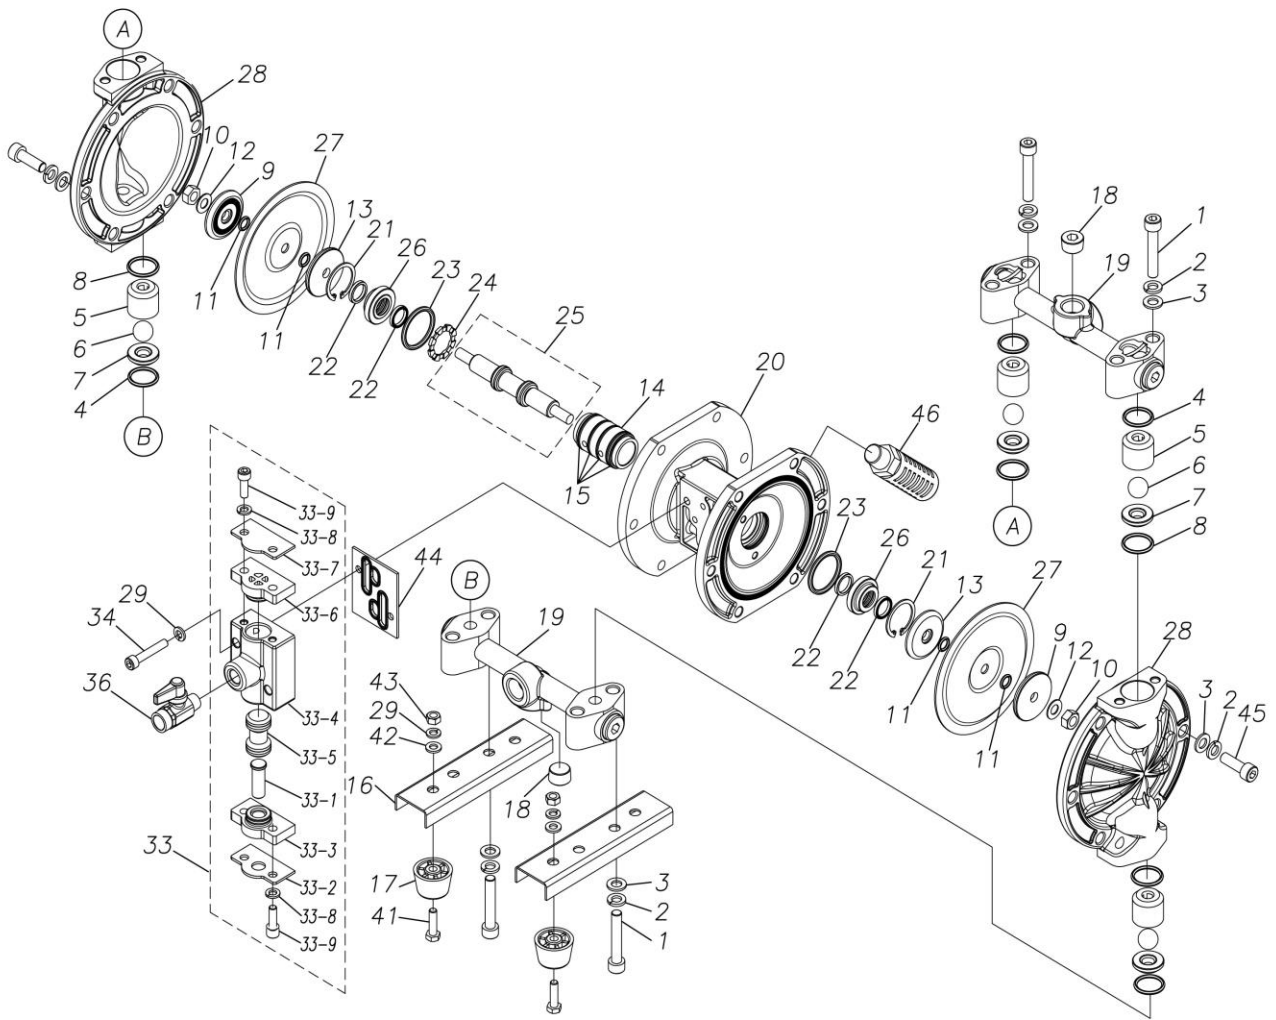

ポンプ詳細につきましては別にご用意しておりますポンプサービスブック、取扱説明書をご参照ください。

ご不明な点がございましたら代理店もしくは直接YTSまでご連絡ください。

YTS JAPAN Co.,Ltd.

www.yts-pump.com

■ Parts List

D101ANN

1D00031MN

Ref.No.	Parts No.	Description	Parts Component	Remark
1	9B3220845	BOLT M8 × 45	8	
2	9W2210800	SPRING LOCK WASHER M8	20	
3	9W1210800	PLAIN WASHER M8	20	
4	9S1TP0021	O RING P-21	4	
5	1D20003MB	VALVE STOPPER	4	
6	1D20005BB	BALL	4	
7	1D20009AM	VALVE SEAT	4	
8	9S1TP0020	O RING P-20	4	
9	1E20024AM	CENTER DISK	2	
10	9N1310800	NUT M8	2	
11	9S1BP0008	O RING P-8	4	
12	9W3310800	CONED DISK SPRING M8	2	
13	1D30001MM	CENTER DISK	2	
14	1D30023MM	SLEEVE	1	
15	9S1BJ1026	O RING JASO-1026	4	
16	1D30004MM	BASE	2	
17	1C30004MB	RUBBER FEET	4	
18	9P62N9903	PLUG	2	
19	1D10006MN	MANIFOLD ASSEMBLY	2	
20	1D30013MN	BODY	1	
21	9R1120030	RETAINING RING	2	
22	9S2BA0014	PACKING	4	
23	9S1BG0030	O RING G-30	2	
24	1D30014MB	SPACER	1	

Ref.No.	Parts No.	Description	Parts Component	Remark
25	1D10004MK	CENTER ROD ASSEMBLY	1	
26	1D30015MM	CENTER ROD GUIDE	2	
27	1D20018BB	DIAPHRAGM	2	
28	1D20022AM	OUT CHAMBER	2	
29	9W2210600	SPRING LOCK WASHER M6	6	
33	1D10003MN	VALVE BODY ASSEMBLY	1	The parts of #33 are available with a set as [1D10003MN: VALVE BODY ASSEMBLY]. This is also available individually.
33-1	1D30007MM	RESET BUTTON	1	
33-2	1D30008MM	REINFORCEMENT PLATE VALVE LOWER	1	
33-3	1D30009MB	SPOOL STOPPER LOWER	1	
33-4	1D30010MN	VALVE BODY	1	
33-5	1D10002MK	SPOOL ASSEMBLY	1	
33-6	1D30011MB	SPOOL STOPPER UPPER	1	
33-7	1D30012MM	REINFORCEMENT VALVE UPPER	1	
33-8	9W2210600	SPRING LOCK WASHER M6	4	
33-9	9B3210618	BOLT M6 × 18	4	
34	9B3220635	BOLT M6 × 35	2	
36	1E90002MN	BALL VALVE	1	
39	1H90001MB	SEAL TAPE	1	
41	9B1210622	BOLT M6 × 22	4	
42	9W1210600	PLAIN WASHER M6	4	
43	9N1210600	NUT M6	4	
44	1D30017MB	VALVE BODY GASKET	1	
45	9B3210825	BOLT M8 × 25	12	
46	1D90001MN	SILENCER	1	