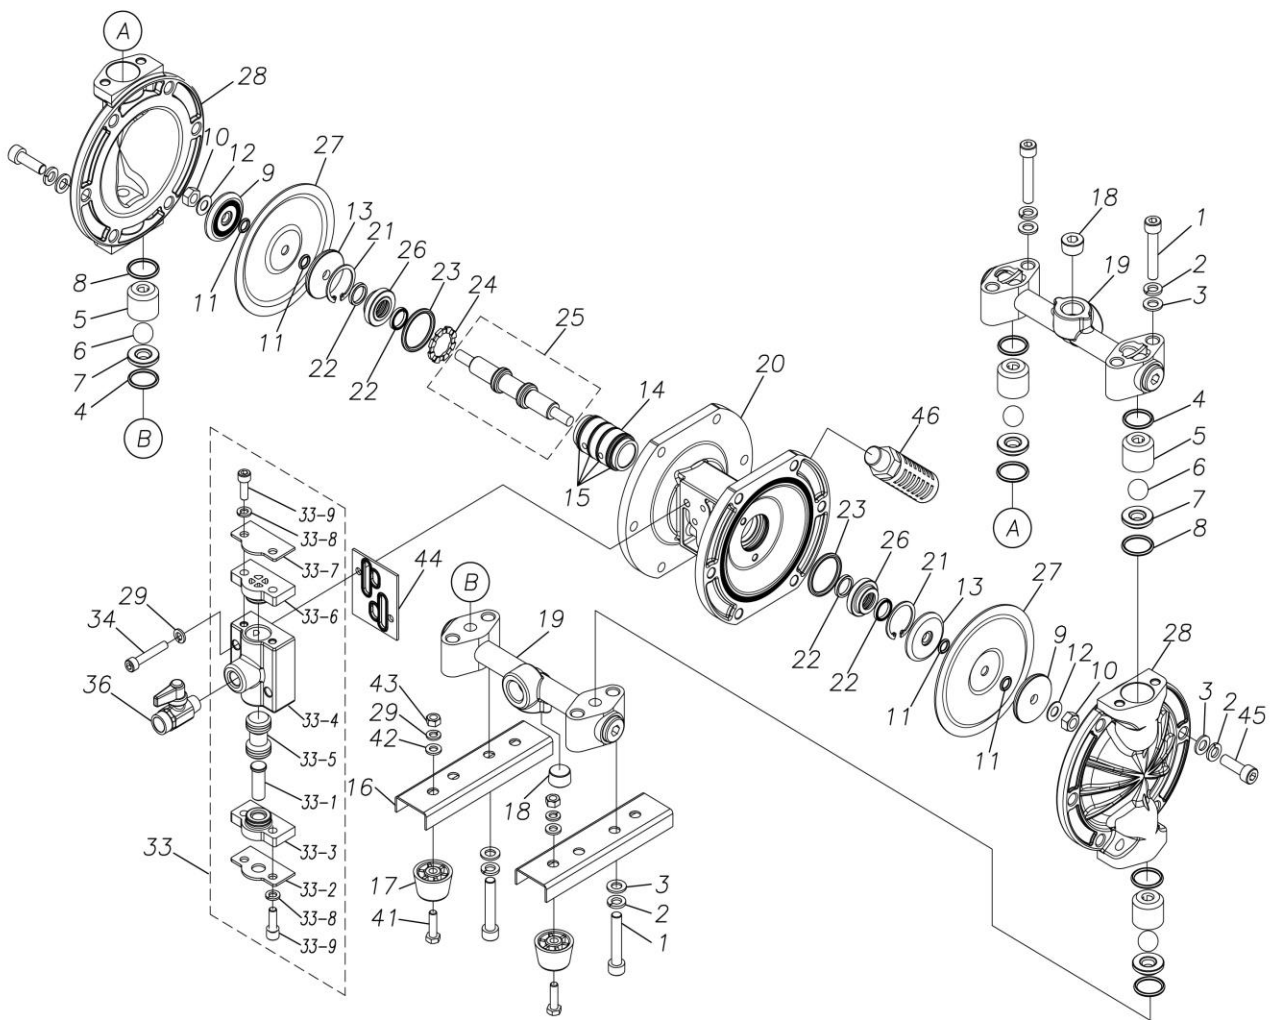

ポンプ詳細につきましては別にご用意しておりますポンプサービスブック、取扱説明書をご参照ください。

ご不明な点がございましたら代理店もしくは直接YTSまでご連絡ください。

YTS JAPAN Co.,Ltd.

www.yts-pump.com

■ Parts List

D101AHN

1D00033MN

Ref.No.	Parts No.	Description	Parts Component	Remark
1	9B3220845	BOLT M8 × 45	8	
2	9W2210800	SPRING LOCK WASHER M8	20	
3	9W1210800	PLAIN WASHER M8	20	
4	9S1TP0021	O RING P-21	4	
5	1D20003MB	VALVE STOPPER	4	
6	1D20005BB	BALL	4	
7	1D20009AM	VALVE SEAT	4	
8	9S1TP0020	O RING P-20	4	
9	1E20024AM	CENTER DISK	2	
10	9N1310800	NUT M8	2	
12	9W3310800	CONED DISK SPRING M8	2	
13	1D30001MM	CENTER DISK	2	
14	1D30023MM	SLEEVE	1	
15	9S1BJ1026	O RING JASO-1026	4	
16	1D30004MM	BASE	2	
17	1C30004MB	RUBBER FEET	4	
18	9P62N9903	PLUG	2	
19	1D10006MN	MANIFOLD ASSEMBLY	2	
20	1D30013MN	BODY	1	
21	9R1120030	RETAINING RING	2	
22	9S2BA0014	PACKING	4	
23	9S1BG0030	O RING G-30	2	
24	1D30014MB	SPACER	1	
25	1D10004MK	CENTER ROD ASSEMBLY	1	

Ref.No.	Parts No.	Description	Parts Component	Remark
26	1D30015MM	CENTER ROD GUIDE	2	
27	1D20020HB	DIAPHRAGM	2	
28	1D20022AM	OUT CHAMBER	2	
29	9W2210600	SPRING LOCK WASHER M6	6	
33	1D10003MN	VALVE BODY ASSEMBLY	1	
33-1	1D30007MM	RESET BUTTON	1	The parts of #33 are available with a set as [1D10003MN: VALVE BODY ASSEMBLY]. This is also available individually.
33-2	1D30008MM	REINFORCEMENT PLATE VALVE LOWER	1	
33-3	1D30009MB	SPOOL STOPPER LOWER	1	
33-4	1D30010MN	VALVE BODY	1	
33-5	1D10002MK	SPOOL ASSEMBLY	1	
33-6	1D30011MB	SPOOL STOPPER UPPER	1	
33-7	1D30012MM	REINFORCEMENT VALVE UPPER	1	
33-8	9W2210600	SPRING LOCK WASHER M6	4	
33-9	9B3210618	BOLT M6 × 18	4	
34	9B3220635	BOLT M6 × 35	2	
36	1E90002MN	BALL VALVE	1	
39	1H90001MB	SEAL TAPE	1	
41	9B1210622	BOLT M6 × 22	4	
42	9W1210600	PLAIN WASHER M6	4	
43	9N1210600	NUT M6	4	
44	1D30017MB	VALVE BODY GASKET	1	
45	9B3210825	BOLT M8 × 25	12	
46	1D90001MN	SILENCER	1	