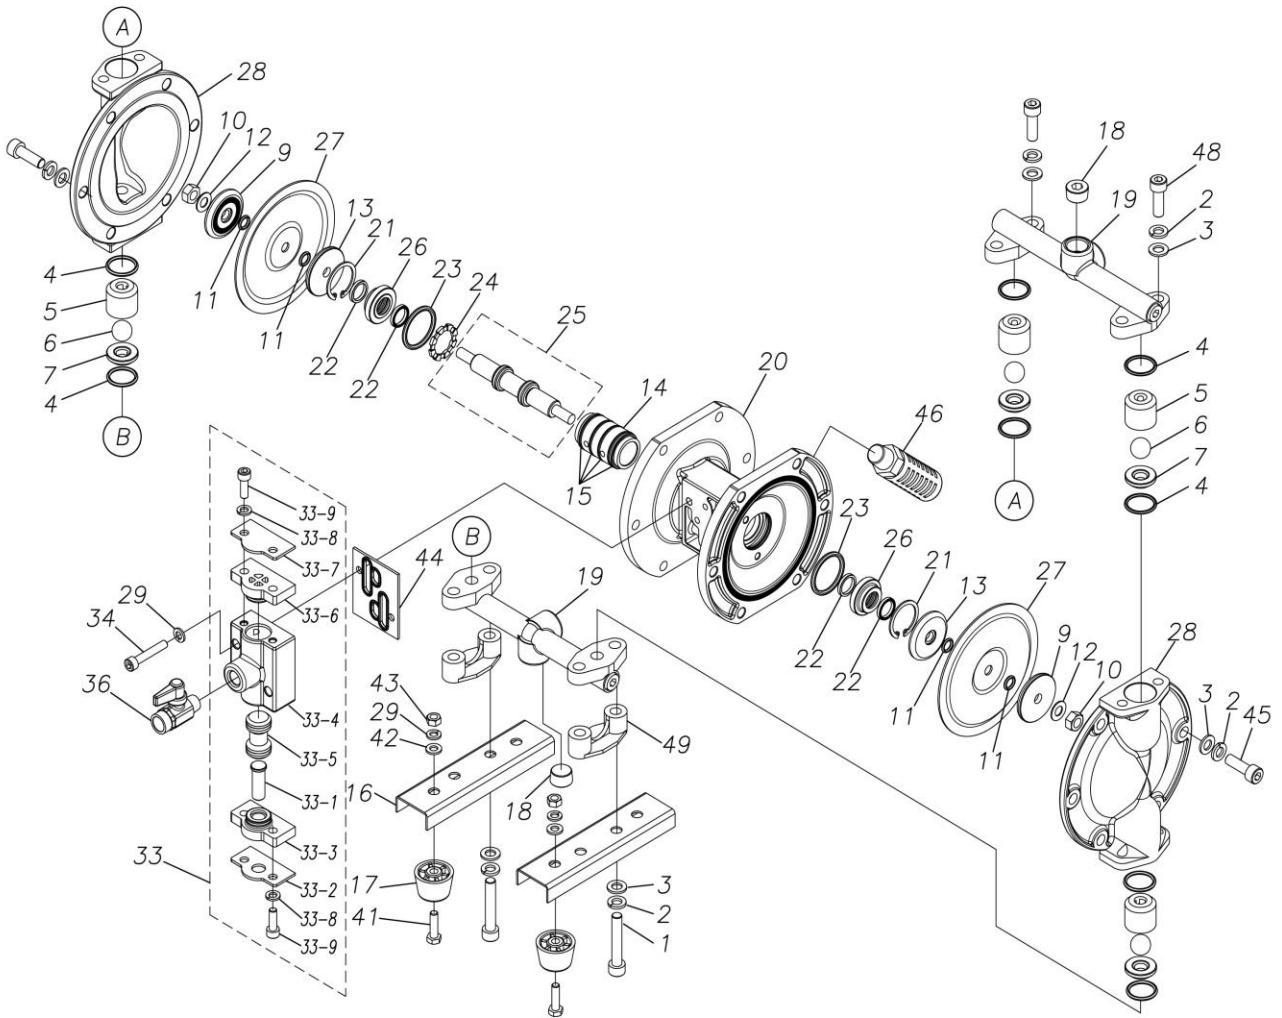

ポンプ詳細につきましては別にご用意しておりますポンプサービスブック、取扱説明書をご参照ください。

ご不明な点がございましたら代理店もしくは直接YTSまでご連絡ください。

YTS JAPAN Co.,Ltd.

[www.yts-pump.com](http://www.yts-pump.com)

■ Parts List

D101SCN

1D00035MN

Ref.No.	Parts No.	Description	Parts Component	Remark
1	9B3210840	BOLT M8 × 40	4	
2	9W2210800	SPRING LOCK WASHER M8	20	
3	9W1210800	PLAIN WASHER M8	20	
4	9S1BP0021	O RING P-21	8	
5	1D20004SM	VALVE STOPPER	4	
6	1D20005NB	BALL	4	
7	1D20010SM	VALVE SEAT	4	
9	1E20027SM	CENTER DISK	2	
10	9N1310800	NUT M8	2	
11	9S1BP0008	O RING P-8	4	
12	9W3310800	CONED DISK SPRING M8	2	
13	1D30001MM	CENTER DISK	2	
14	1D30023MM	SLEEVE	1	
15	9S1BJ1026	O RING JASO-1026	4	
16	1D30004MM	BASE	2	
17	1C30004MB	RUBBER FEET	4	
18	9P63N9903	PLUG	2	
19	1D10007MN	MANIFOLD ASSEMBLY	2	
20	1D30013MN	BODY	1	
21	9R1120030	RETAINING RING	2	
22	9S2BA0014	PACKING	4	
23	9S1BG0030	O RING G-30	2	
24	1D30014MB	SPACER	1	
25	1D10004MK	CENTER ROD ASSEMBLY	1	

Ref.No.	Parts No.	Description	Parts Component	Remark
26	1D30015MM	CENTER ROD GUIDE	2	
27	1D20018NB	DIAPHRAGM	2	
28	1D20023SM	OUT CHAMBER	2	
29	9W2210600	SPRING LOCK WASHER M6	6	
33	1D10003MN	VALVE BODY ASSEMBLY	1	
33-1	1D30007MM	RESET BUTTON	1	The parts of #33 are available with a set as [1D10003MN: VALVE BODY ASSEMBLY]. This is also available individually.
33-2	1D30008MM	REINFORCEMENT PLATE VALVE LOWER	1	
33-3	1D30009MB	SPOOL STOPPER LOWER	1	
33-4	1D30010MN	VALVE BODY	1	
33-5	1D10002MK	SPOOL ASSEMBLY	1	
33-6	1D30011MB	SPOOL STOPPER UPPER	1	
33-7	1D30012MM	REINFORCEMENT VALVE UPPER	1	
33-8	9W2210600	SPRING LOCK WASHER M6	4	
33-9	9B3210618	BOLT M6 × 18	4	
34	9B3220635	BOLT M6 × 35	2	
36	1E90002MN	BALL VALVE	1	
39	1H90001MB	SEAL TAPE	1	
41	9B1210622	BOLT M6 × 22	4	
42	9W1210600	PLAIN WASHER M6	4	
43	9N1210600	NUT M6	4	
44	1D30017MB	VALVE BODY GASKET	1	
45	9B3210825	BOLT M8 × 25	12	
46	1D90001MN	SILENCER	1	
48	9B3210820	BOLT M8 × 20	4	
49	1D30019MB	SPACER	2	