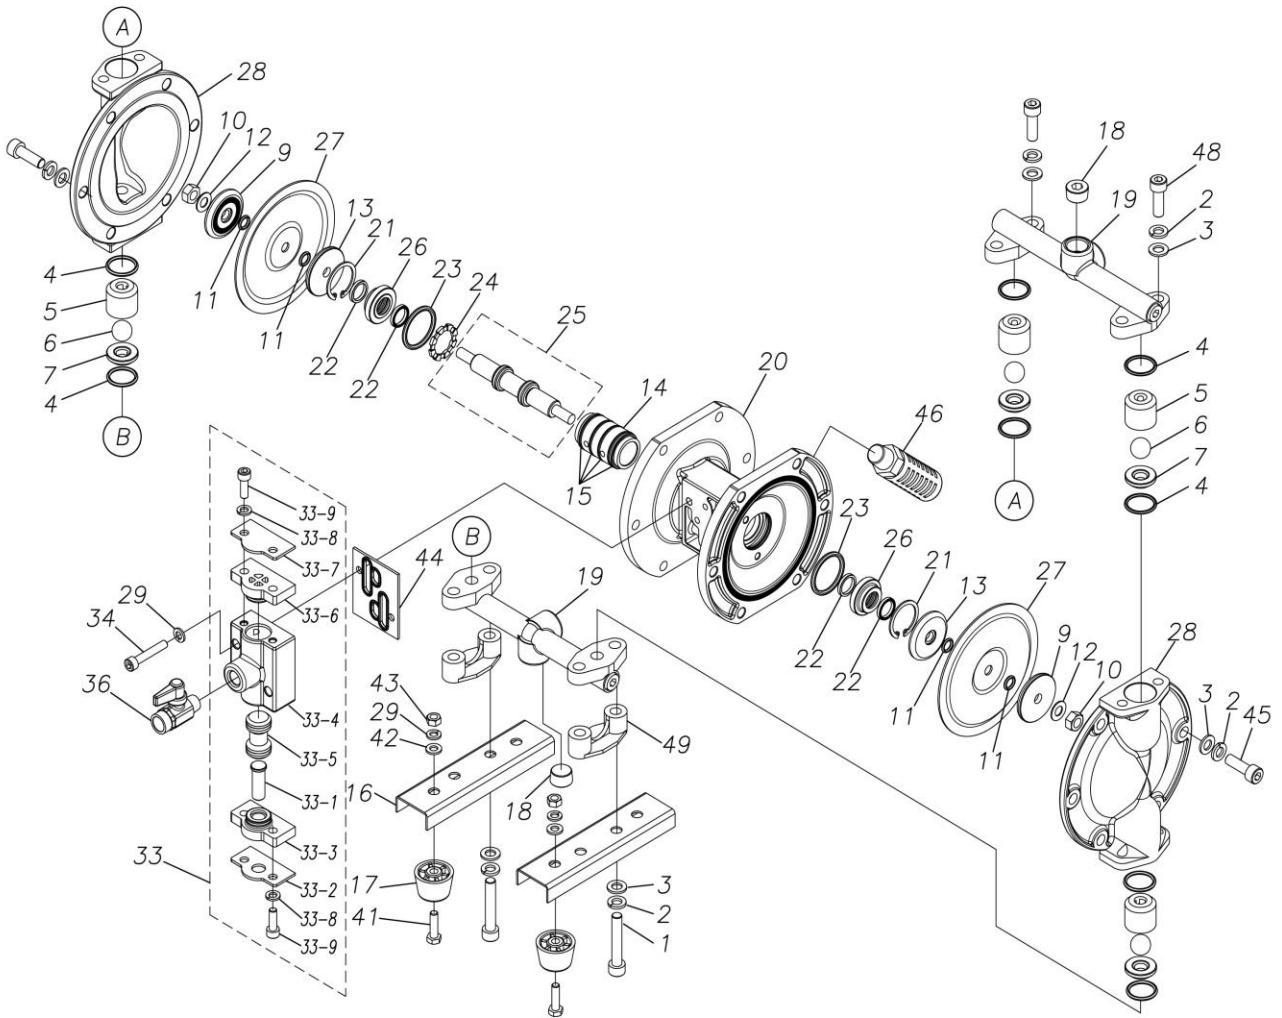

ポンプ詳細につきましては別にご用意しておりますポンプサービスブック、取扱説明書をご参照ください。

ご不明な点がございましたら代理店もしくは直接YTSまでご連絡ください。

YTS JAPAN Co.,Ltd.

www.yts-pump.com

■ Parts List

D101STN

1D00037MN

Ref.No.	Parts No.	Description	Parts Component	Remark
1	9B3210840	BOLT M8 × 40	4	
2	9W2210800	SPRING LOCK WASHER M8	20	
3	9W1210800	PLAIN WASHER M8	20	
4	9S1TP0021	O RING P-21	8	
5	1D20004SM	VALVE STOPPER	4	
6	1D20006TM	BALL	4	
7	1D20010SM	VALVE SEAT	4	
9	1E20027SM	CENTER DISK	2	
10	9N1310800	NUT M8	2	
11	9S1TP0008	O RING P-8	4	
12	9W3310800	CONED DISK SPRING M8	2	
13	1D30001MM	CENTER DISK	2	
14	1D30023MM	SLEEVE	1	
15	9S1BJ1026	O RING JASO-1026	4	
16	1D30004MM	BASE	2	
17	1C30004MB	RUBBER FEET	4	
18	9P63N9903	PLUG	2	
19	1D10007MN	MANIFOLD ASSEMBLY	2	
20	1D30013MN	BODY	1	
21	9R1120030	RETAINING RING	2	
22	9S2BA0014	PACKING	4	
23	9S1BG0030	O RING G-30	2	
24	1D30014MB	SPACER	1	
25	1D10004MK	CENTER ROD ASSEMBLY	1	

Ref.No.	Parts No.	Description	Parts Component	Remark
26	1D30015MM	CENTER ROD GUIDE	2	
27	1D20019T3	DIAPHRAGM	2	
28	1D20023SM	OUT CHAMBER	2	
29	9W2210600	SPRING LOCK WASHER M6	6	
33	1D10003MN	VALVE BODY ASSEMBLY	1	
33-1	1D30007MM	RESET BUTTON	1	The parts of #33 are available with a set as [1D10003MN: VALVE BODY ASSEMBLY]. This is also available individually.
33-2	1D30008MM	REINFORCEMENT PLATE VALVE LOWER	1	
33-3	1D30009MB	SPOOL STOPPER LOWER	1	
33-4	1D30010MN	VALVE BODY	1	
33-5	1D10002MK	SPOOL ASSEMBLY	1	
33-6	1D30011MB	SPOOL STOPPER UPPER	1	
33-7	1D30012MM	REINFORCEMENT VALVE UPPER	1	
33-8	9W2210600	SPRING LOCK WASHER M6	4	
33-9	9B3210618	BOLT M6 × 18	4	
34	9B3220635	BOLT M6 × 35	2	
36	1E90002MN	BALL VALVE	1	
39	1H90001MB	SEAL TAPE	1	
41	9B1210622	BOLT M6 × 22	4	
42	9W1210600	PLAIN WASHER M6	4	
43	9N1210600	NUT M6	4	
44	1D30017MB	VALVE BODY GASKET	1	
45	9B3210825	BOLT M8 × 25	12	
46	1D90001MN	SILENCER	1	
48	9B3210820	BOLT M8 × 20	4	
49	1D30019MB	SPACER	2	