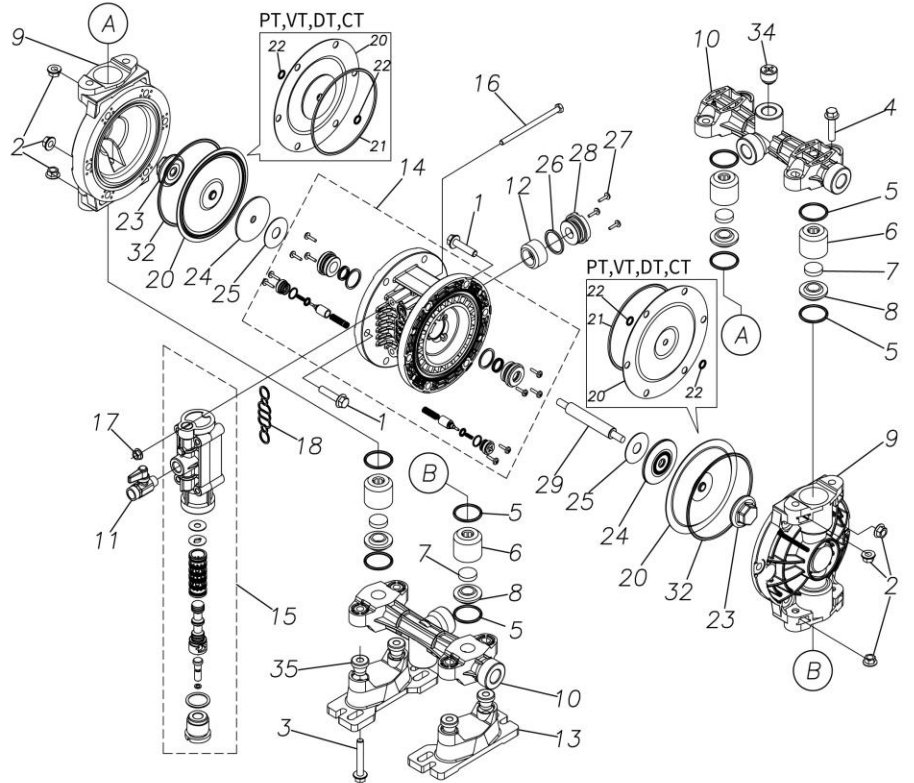

■ Parts List

D152PCN

1E0001MN

Ref.No.	Parts No.	Description	Parts Component	Remark
1	9B2210845	BOLT M8 × 45	12	
2	9N2210800	NUT M8	20	
3	9B2210850	BOLT M8 × 50	4	
4	9B2210835	BOLT M8 × 35	4	
5	9S1BP0029	O RING P-29	8	
6	1E20013PB	VALVE STOPPER	4	
7	1E20020TM	FLAT VALVE	4	
8	1E20014PB	VALVE SEAT	4	
9	1E20016PB	OUT CHAMBER	2	
10	1E20017PN	MANIFOLD	2	
11	1E90002MN	BALL VALVE	1	
12	1E30033MB	SILENCER	1	
13	1E30059MB	BASE	2	
14	1E10001MK	BODY ASSEMBLY	1