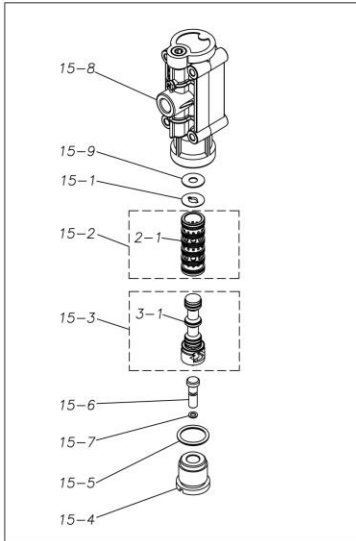

■ Parts List

D152PCN

1E0001MN

Ref.No.	Parts No.	Description	Parts Component	Remark
1	9B2210845	BOLT M8 × 45	12	
2	9N2210800	NUT M8	20	
3	9B2210850	BOLT M8 × 50	4	
4	9B2210835	BOLT M8 × 35	4	
5	9S1BP0029	O RING P-29	8	
6	1E20013PB	VALVE STOPPER	4	
7	1E20020TM	FLAT VALVE	4	
8	1E20014PB	VALVE SEAT	4	
9	1E20016PB	OUT CHAMBER	2	
10	1E20017PN	MANIFOLD	2	
11	1E90002MN	BALL VALVE	1	
12	1E30033MB	SILENCER	1	
13	1E30059MB	BASE	2	
14	1E10001MK	BODY ASSEMBLY	1