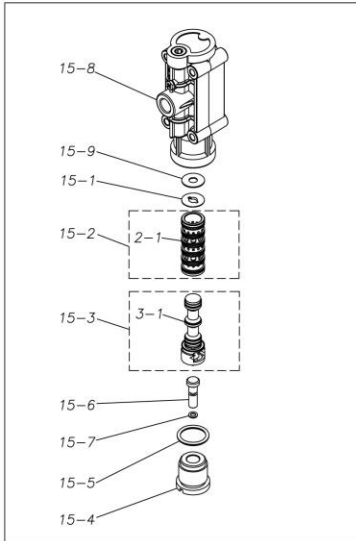

■ Parts List

D152PSN

1E0005MN

Ref.No.	Parts No.	Description	Parts Component	Remark
1	9B2210845	BOLT M8 × 45	12	
2	9N2210800	NUT M8	20	
3	9B2210850	BOLT M8 × 50	4	
4	9B2210835	BOLT M8 × 35	4	
5	9S1EP0029	O RING P-29	8	
6	1E20013PB	VALVE STOPPER	4	
7	1E20020TM	FLAT VALVE	4	
8	1E20014PB	VALVE SEAT	4	
9	1E20016PB	OUT CHAMBER	2	
10	1E20017PN	MANIFOLD	2	
11	1E90002MN	BALL VALVE	1	
12	1E30033MB	SILENCER	1	
13	1E30059MB	BASE	2	
14	1E10001MK	BODY ASSEMBLY	1