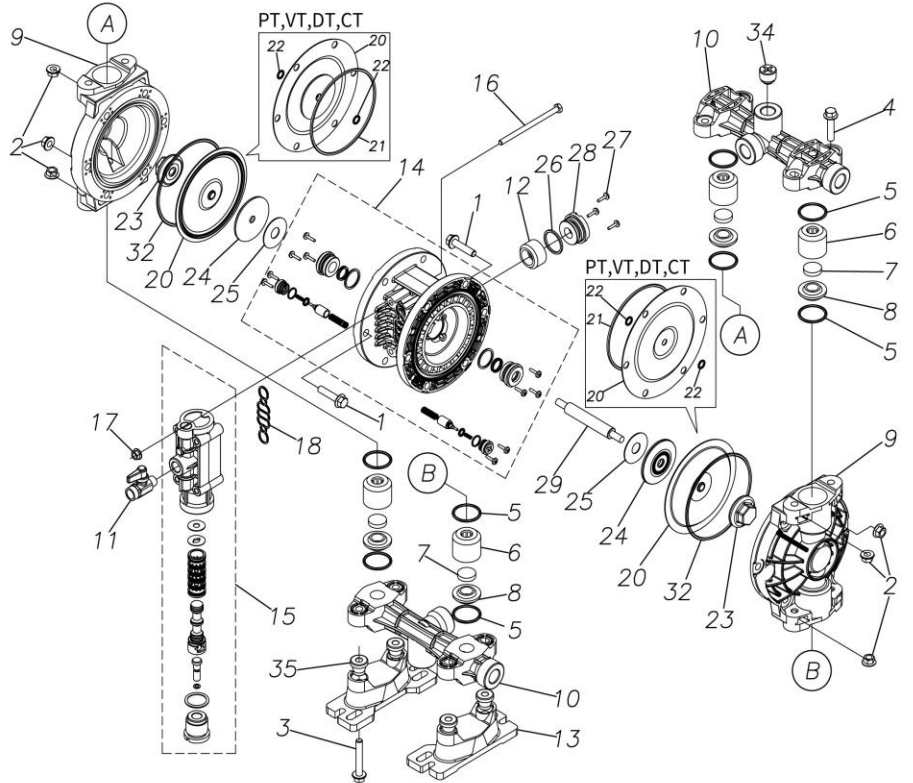

■ Parts List

D152VTN

1E00016MN

Ref.No.	Parts No.	Description	Parts Component	Remark
1	9B2210845	BOLT M8 × 45	12	
2	9N2210800	NUT M8	20	
3	9B2210850	BOLT M8 × 50	4	
4	9B2210835	BOLT M8 × 35	4	
5	9S1TP0029	O RING P-29	8	
6	1E20013KB	VALVE STOPPER	4	
7	1E20031TM	FLAT VALVE	4	
8	1E20014KB	VALVE SEAT	4	
9	1E20016KB	OUT CHAMBER	2	
10	1E20017KN	MANIFOLD	2	
11	1E90002MN	BALL VALVE	1	
12	1E30033MB	SILENCER	1	
13	1E30059MB	BASE	2	
14	1E10001MK	BODY ASSEMBLY	1