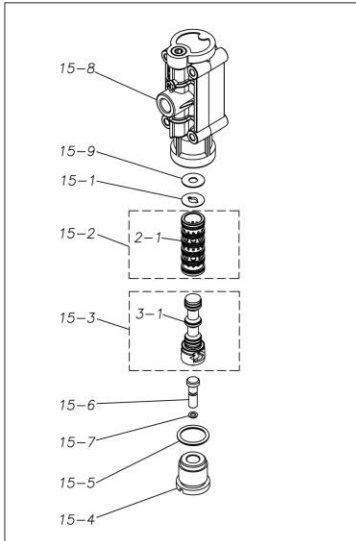

■ Parts List

D152VTN

1E00016MN

Ref.No.	Parts No.	Description	Parts Component	Remark
1	9B2210845	BOLT M8 × 45	12	
2	9N2210800	NUT M8	20	
3	9B2210850	BOLT M8 × 50	4	
4	9B2210835	BOLT M8 × 35	4	
5	9S1TP0029	O RING P-29	8	
6	1E20013KB	VALVE STOPPER	4	
7	1E20031TM	FLAT VALVE	4	
8	1E20014KB	VALVE SEAT	4	
9	1E20016KB	OUT CHAMBER	2	
10	1E20017KN	MANIFOLD	2	
11	1E90002MN	BALL VALVE	1	
12	1E30033MB	SILENCER	1	
13	1E30059MB	BASE	2	
14	1E10001MK	BODY ASSEMBLY	1