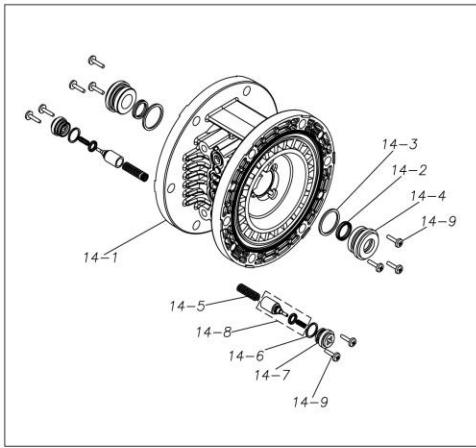

■ Parts List

D152VTN

1E00016MN

Ref.No.	Parts No.	Description	Parts Component	Remark
1	9B2210845	BOLT M8 × 45	12	
2	9N2210800	NUT M8	20	
3	9B2210850	BOLT M8 × 50	4	
4	9B2210835	BOLT M8 × 35	4	
5	9S1TP0029	O RING P-29	8	
6	1E20013KB	VALVE STOPPER	4	
7	1E20031TM	FLAT VALVE	4	
8	1E20014KB	VALVE SEAT	4	
9	1E20016KB	OUT CHAMBER	2	
10	1E20017KN	MANIFOLD	2	
11	1E90002MN	BALL VALVE	1	
12	1E30033MB	SILENCER	1	
13	1E30059MB	BASE	2	
14	1E10001MK	BODY ASSEMBLY	1