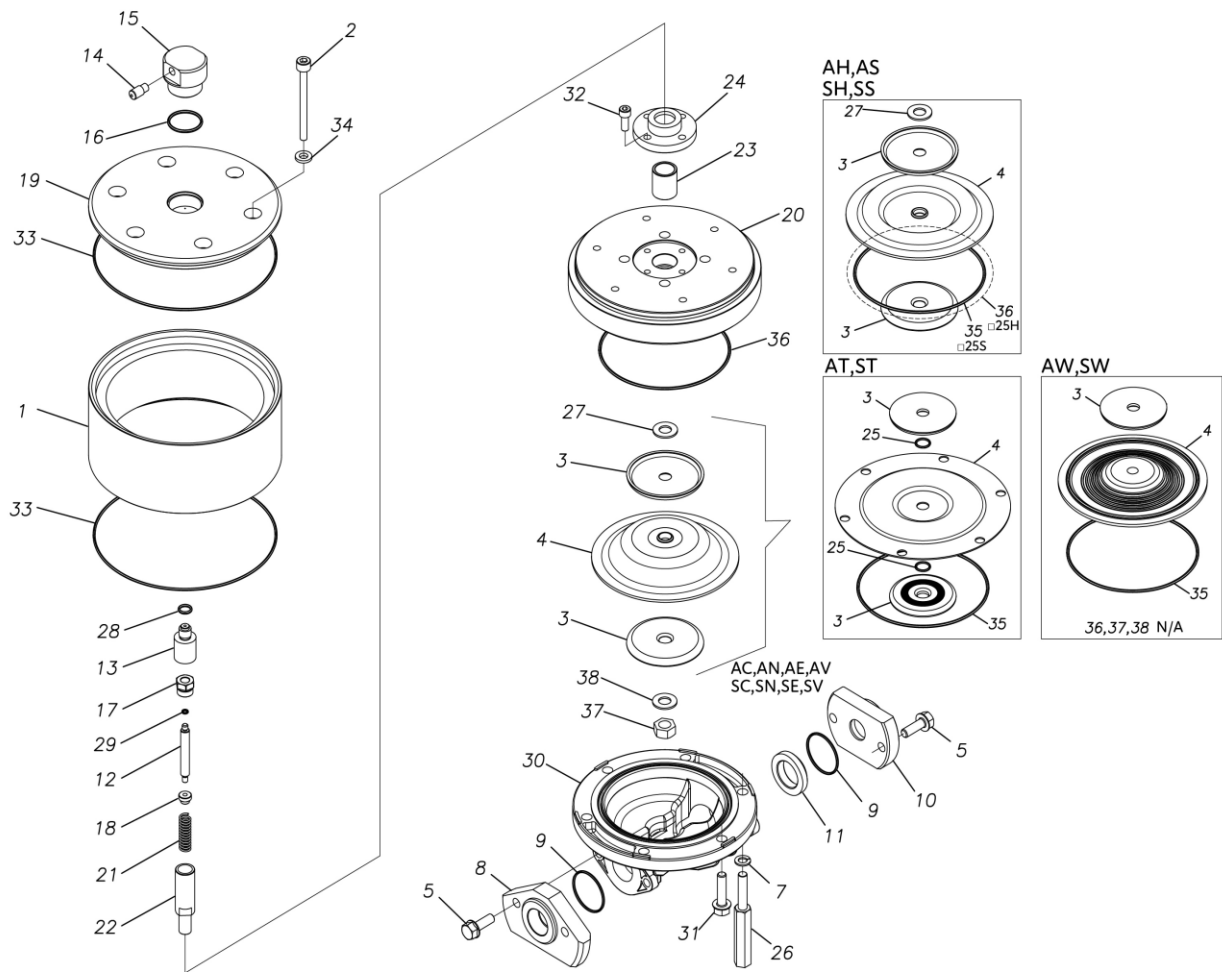

## Exploded View Drawing and Parts List

型式

Model: **P25AWN**

製品番号

Model Number: **1H00448MN**

The part list and exploded view drawing as attached below indicate the full list of parts for the above mentioned pump model.

ポンプ詳細につきましては別にご用意しておりますポンプサービスブック、取扱説明書をご参照ください。

ご不明な点がございましたら代理店もしくは直接YTSまでご連絡ください。

YTS JAPAN Co.,Ltd.

[www.yts-pump.com](http://www.yts-pump.com)

■ Parts List

P25AWN

1H00448MN

Ref.No.	Parts No.	Description	Parts Component	Remark
1	1H30117MM	AIR CHAMBER	1	
2	9B3221095	BOLT M10 × 95	6	
3	1H30164TM	CENTER DISK	1	
4	1H20111TE	DIAPHRAGM	1	
5	9B2111030	BOLT M10 × 30	4	
7	9W4211000	SPRING LOCK WASHER M10	2	
8	1H20081AN	FLANGE OUT	1	
9	9S1TG0045	O RING G-45	2	
10	1H20080AN	FLANGE IN	1	
11	1H20102AM	SEAT	1	
12	1H30119MM	VALVE	1	
13	1H30120MM	VALVE SEAT	1	
14	1D90004MN	SILENCER	1	
15	1H10040MN	VALVE ASSEMBLY	1	
16	9S1BG0035	O RING G-35	1	
17	1D30055MM	STOPPER CENTER ROD	1	
18	1D30056MM	STOPPER VALVE	1	
19	1H30121MM	AIR CHAMBER UPPER	1	
20	1H30122MM	AIR CHAMBER LOWER	1	
21	1D30059MM	SPRING	1	
22	1H30177TM	CENTER ROD	1	
23	1D30060MM	BEARING CENTER ROD	1	
24	1H30124MM	CASE BEARING	1	
26	1H30118MM	STUD	2	

Ref.No.	Parts No.	Description	Parts Component	Remark
28	9S1BP0012	O RING P-12	1	
29	9S1B90008	O RING P-4	1	
30	1H20001AM	OUT CHAMBER	1	
31	9B2111040	BOLT M10 × 40	4	
32	9B3410820	BOLT M8 × 20	4	
33	9S1BM0205	O RING GS-205	2	
34	1H30127MB	SEAL WASHER	6	
35	9S1TG0145	O RING G-145	1	