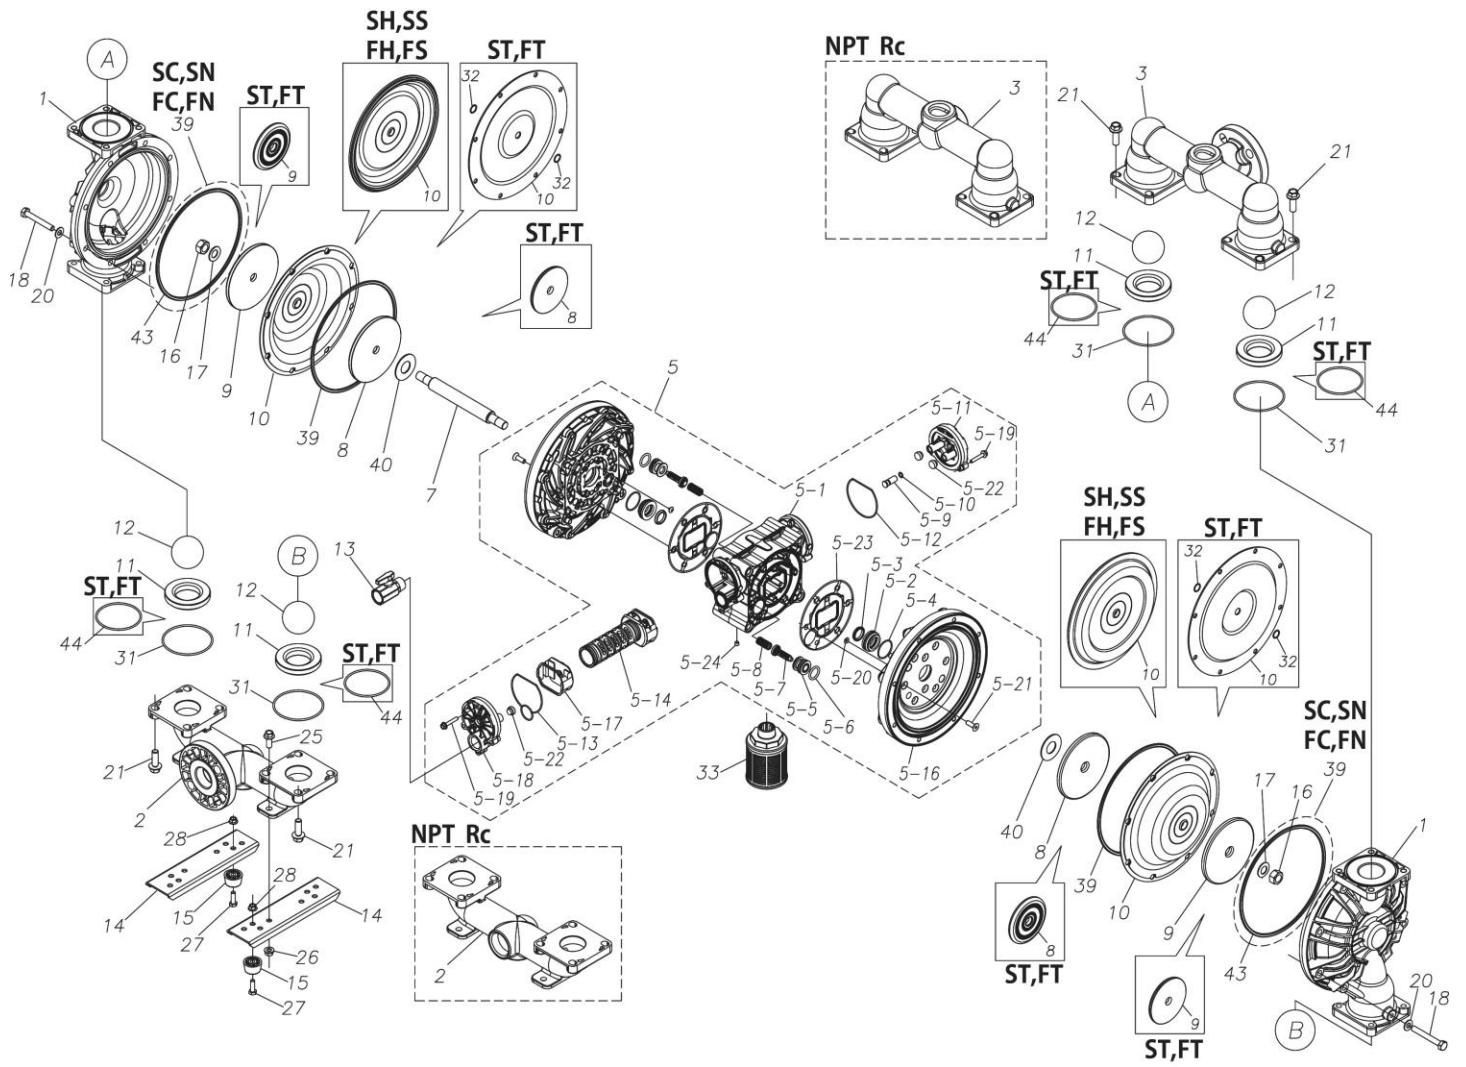

ポンプ詳細につきましては別にご用意しておりますポンプサービスブック、取扱説明書をご参照ください。

ご不明な点がございましたら代理店もしくは直接YTSまでご連絡ください。

YTS JAPAN Co.,Ltd.

www.yts-pump.com

■ Parts List

D400SEA

1L00428MN

Ref.No.	Parts No.	Description	Parts Component	Remark
1	1L20027SM	OUT CHAMBER	2	
2	1L20028SU	IN MANIFOLD	1	
3	1L20030SU	OUT MANIFOLD	1	
5	1L10023MN	BODY ASSEMBLY	1	

Ref.No.	Parts No.	Description	Parts Component	Remark
5-1	1L30054MN	BODY	1	The parts of #5 are available with a set as [1L10023MN: BODY ASSEMBLY]. This is also available individually.
5-2	1M30026MM	BEARING CENTER ROD	2	
5-3	9S2BA0025	PACKING	2	
5-4	9S1BS0036	O RING S-36	2	
5-5	1L30063MM	PILOT VALVE SEAT	2	
5-6	9S1BP1022	O RING P-22A	2	
5-7	1L30058MB	PILOT VALVE	2	
5-8	1L30064MM	SPRING	2	
5-9	1L30065MM	RESET BUTTON	1	
5-10	9S1BP0008	O RING P-8	1	
5-11	1L30056MB	CAP	1	
5-12	1L30061MB	PACKING CAP	1	
5-13	1L30060MB	PACKING CAP IN	1	
5-14	1L10003MK	C SPOOL VALVE ASSEMBLY (Looped C®)	1	
5-16	1L30066MM	AIR CHAMBER	2	
5-17	1L30005MB	SPRING STOPPER	1	
5-18	1L30055MN	CAP IN	1	
5-19	9B2210635	BOLT M6 × 35	7	
5-20	9T6125008	SCREW M5 × 8	8	
5-21	9B5410825	BOLT M8 × 25	16	
5-22	1L30062MB	CUSHION	4	
5-23	1L30059MB	PACKING BODY	2	
5-24	9P62P9901	PLUG	2	
7	1L20043MM	CENTER ROD	1	
8	1L20019MM	CENTER DISK	2	
9	1L20040MM	CENTER DISK	2	
10	1L20002EB	DIAPHRAGM	2	
11	1L20037EB	VALVE SEAT	4	
12	1M20018EB	BALL	4	
13	1M90001MN	BALL VALVE	1	
14	1L30067MM	BASE	2	
15	1H30055MB	RUBBER FEET	4	
16	9N1731600	NUT M16 × 1.5	2	
17	9W3311600	CONED DISK SPRING M16	2	
18	9B1221060	BOLT M10 × 60	16	
20	9W4211000	SPRING LOCK WASHER M10	16	
21	9B2211235	BOLT M12 × 35	16	
25	9B2211020	BOLT M10 × 20	4	
26	9N2211000	NUT M10	4	
27	9B1110825	BOLT M8 × 25	4	
28	9N2110800	NUT M8	4	
31	9S1EG0100	O RING G-100	4	
33	1L90002MN	SILENCER	1	
39	9S1BG0230	O RING G-230	2	
40	1M30033MB	CUSHION CENTER DISK	2	
43	9S1EG0230	O RING G-230	2	