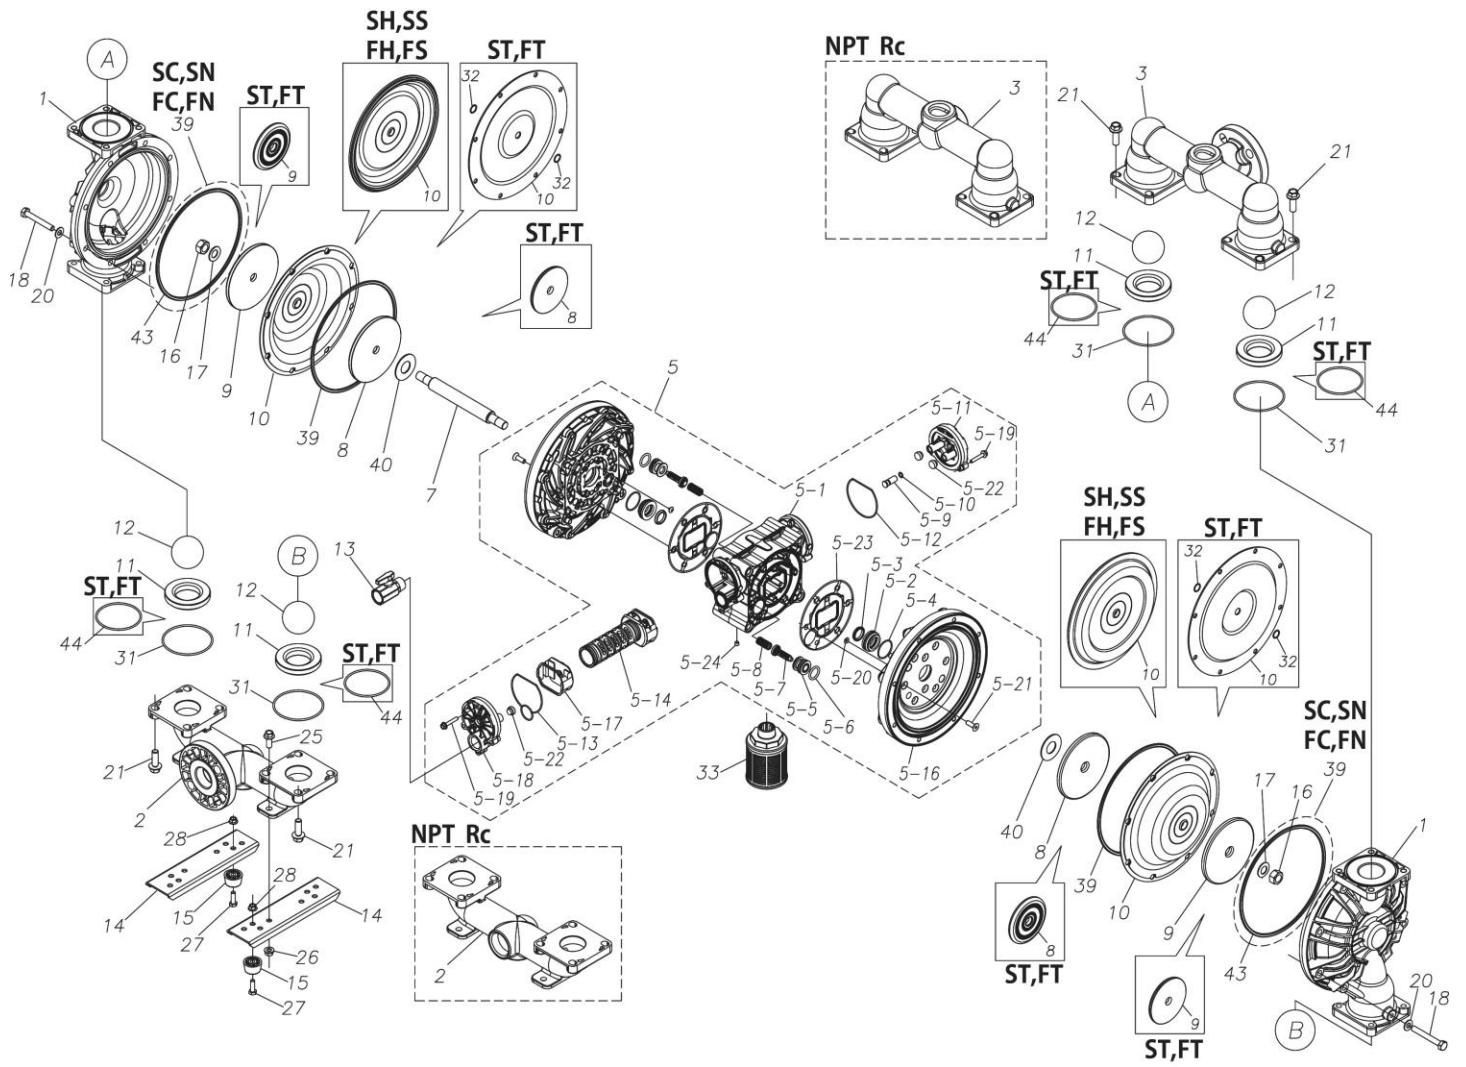

ポンプ詳細につきましては別にご用意しておりますポンプサービスブック、取扱説明書をご参照ください。

ご不明な点がございましたら代理店もしくは直接YTSまでご連絡ください。

YTS JAPAN Co.,Ltd.

www.yts-pump.com

■ Parts List

D400STA

1L00430MN

Ref.No.	Parts No.	Description	Parts Component	Remark
1	1L20027SM	OUT CHAMBER	2	
2	1L20028SU	IN MANIFOLD	1	
3	1L20030SU	OUT MANIFOLD	1	
5	1L10023MN	BODY ASSEMBLY	1	

Ref.No.	Parts No.	Description	Parts Component	Remark
5-1	1L30054MN	BODY	1	The parts of #5 are available with a set as [1L10023MN: BODY ASSEMBLY]. This is also available individually.
5-2	1M30026MM	BEARING CENTER ROD	2	
5-3	9S2BA0025	PACKING	2	
5-4	9S1BS0036	O RING S-36	2	
5-5	1L30063MM	PILOT VALVE SEAT	2	
5-6	9S1BP1022	O RING P-22A	2	
5-7	1L30058MB	PILOT VALVE	2	
5-8	1L30064MM	SPRING	2	
5-9	1L30065MM	RESET BUTTON	1	
5-10	9S1BP0008	O RING P-8	1	
5-11	1L30056MB	CAP	1	
5-12	1L30061MB	PACKING CAP	1	
5-13	1L30060MB	PACKING CAP IN	1	
5-14	1L10003MK	C SPOOL VALVE ASSEMBLY (Looped C®)	1	
5-16	1L30066MM	AIR CHAMBER	2	
5-17	1L30005MB	SPRING STOPPER	1	
5-18	1L30055MN	CAP IN	1	
5-19	9B2210635	BOLT M6 × 35	7	
5-20	9T6125008	SCREW M5 × 8	8	
5-21	9B5410825	BOLT M8 × 25	16	
5-22	1L30062MB	CUSHION	4	
5-23	1L30059MB	PACKING BODY	2	
5-24	9P62P9901	PLUG	2	
7	1L20044TM	CENTER ROD	1	
8	1M20031MM	CENTER DISK	2	
9	1L20042MM	CENTER DISK	2	
10	1L20001T7	DIAPHRAGM	2	
11	1L20041TM	VALVE SEAT	4	
12	1M20034TM	BALL	4	
13	1M90001MN	BALL VALVE	1	
14	1L30067MM	BASE	2	
15	1H30055MB	RUBBER FEET	4	
16	9N1331600	NUT M16 × 1.5	2	
17	9W3311600	CONED DISK SPRING M16	2	
18	9B1221060	BOLT M10 × 60	16	
20	9W4211000	SPRING LOCK WASHER M10	16	
21	9B2211235	BOLT M12 × 35	16	
25	9B2211020	BOLT M10 × 20	4	
26	9N2211000	NUT M10	4	
27	9B1110825	BOLT M8 × 25	4	
28	9N2110800	NUT M8	4	
31	9S1TG0100	O RING G-100	4	
32	9S1TP0016	O RING P-16	4	
33	1L90002MN	SILENCER	1	
39	9S1BG0230	O RING G-230	2	
40	1M30033MB	CUSHION CENTER DISK	2	
43	9S1TG0230	O RING G-230	2	
44	9S1TG0085	O RING G-85	4	