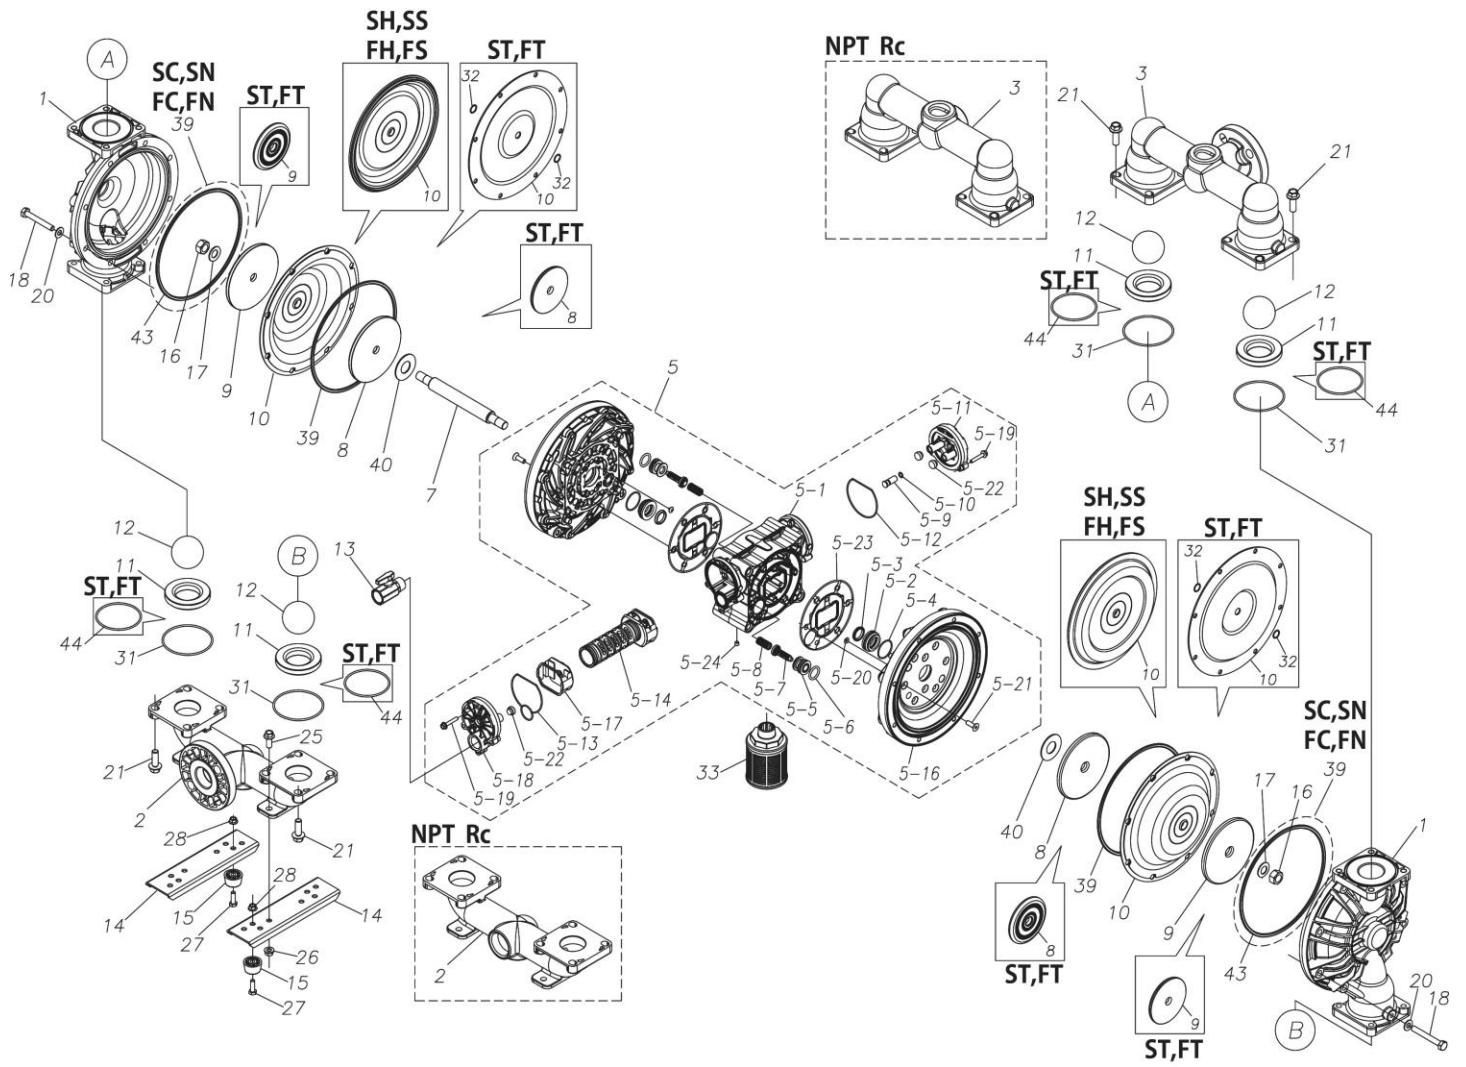

ポンプ詳細につきましては別にご用意しておりますポンプサービスブック、取扱説明書をご参照ください。

ご不明な点がございましたら代理店もしくは直接YTSまでご連絡ください。

YTS JAPAN Co.,Ltd.

www.yts-pump.com

■ Parts List

D400SHA

1L00431MN

Ref.No.	Parts No.	Description	Parts Component	Remark
1	1L20027SM	OUT CHAMBER	2	
2	1L20028SU	IN MANIFOLD	1	
3	1L20030SU	OUT MANIFOLD	1	
5	1L10023MN	BODY ASSEMBLY	1	

Ref.No.	Parts No.	Description	Parts Component	Remark
5-1	1L30054MN	BODY	1	The parts of #5 are available with a set as [1L10023MN: BODY ASSEMBLY]. This is also available individually.
5-2	1M30026MM	BEARING CENTER ROD	2	
5-3	9S2BA0025	PACKING	2	
5-4	9S1BS0036	O RING S-36	2	
5-5	1L30063MM	PILOT VALVE SEAT	2	
5-6	9S1BP1022	O RING P-22A	2	
5-7	1L30058MB	PILOT VALVE	2	
5-8	1L30064MM	SPRING	2	
5-9	1L30065MM	RESET BUTTON	1	
5-10	9S1BP0008	O RING P-8	1	
5-11	1L30056MB	CAP	1	
5-12	1L30061MB	PACKING CAP	1	
5-13	1L30060MB	PACKING CAP IN	1	
5-14	1L10003MK	C SPOOL VALVE ASSEMBLY (Looped C®)	1	
5-16	1L30066MM	AIR CHAMBER	2	
5-17	1L30005MB	SPRING STOPPER	1	
5-18	1L30055MN	CAP IN	1	
5-19	9B2210635	BOLT M6 × 35	7	
5-20	9T6125008	SCREW M5 × 8	8	
5-21	9B5410825	BOLT M8 × 25	16	
5-22	1L30062MB	CUSHION	4	
5-23	1L30059MB	PACKING BODY	2	
5-24	9P62P9901	PLUG	2	
7	1L20043MM	CENTER ROD	1	
8	1L20019MM	CENTER DISK	2	
9	1L20040MM	CENTER DISK	2	
10	1L20010HB	DIAPHRAGM	2	
11	1L20037BB	VALVE SEAT	4	
12	1M20018BB	BALL	4	
13	1M90001MN	BALL VALVE	1	
14	1L30067MM	BASE	2	
15	1H30055MB	RUBBER FEET	4	
16	9N1731600	NUT M16 × 1.5	2	
17	9W3311600	CONED DISK SPRING M16	2	
18	9B1221060	BOLT M10 × 60	16	
20	9W4211000	SPRING LOCK WASHER M10	16	
21	9B2211235	BOLT M12 × 35	16	
25	9B2211020	BOLT M10 × 20	4	
26	9N2211000	NUT M10	4	
27	9B1110825	BOLT M8 × 25	4	
28	9N2110800	NUT M8	4	
31	9S1BG0100	O RING G-100	4	
33	1L90002MN	SILENCER	1	
40	1M30033MB	CUSHION CENTER DISK	2	
43	9S1BG0230	O RING G-230	2	