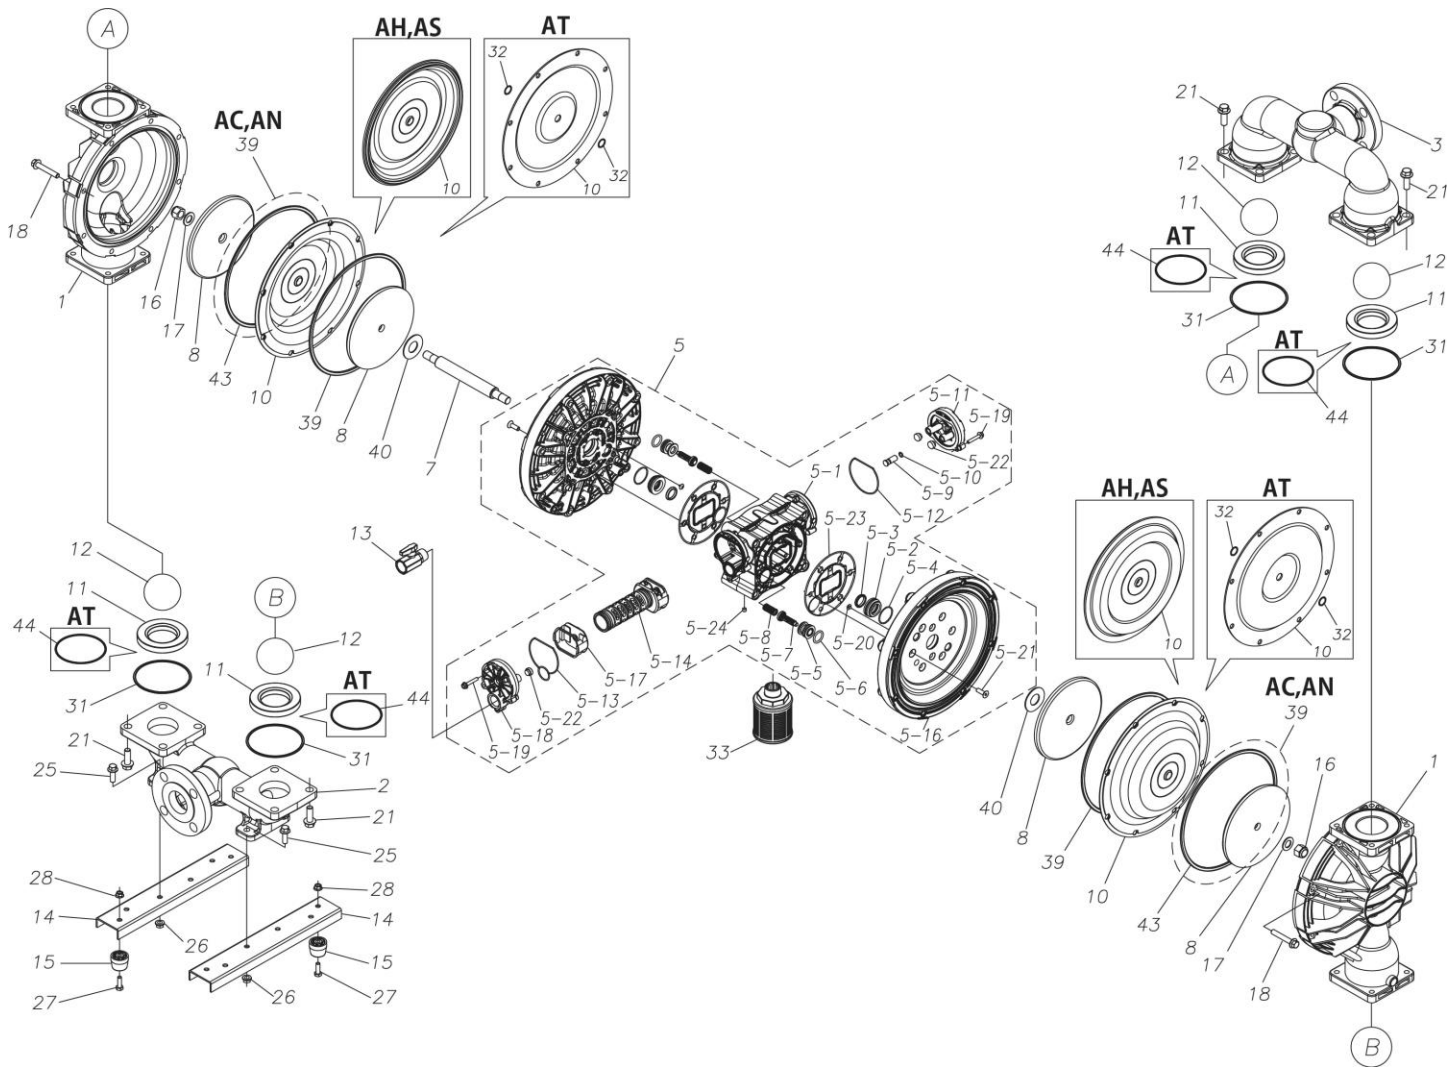

展開図 & パーツリスト

Exploded View Drawing and Parts List

型式

Model: **D500ACA**

製品番号

Model Number: **1M00453MN**

The part list and exploded view drawing as attached below indicate the full list of parts for the above mentioned pump model.

ポンプ詳細につきましては別にご用意しておりますポンプサービスブック、取扱説明書をご参照ください。

ご不明な点がございましたら代理店もしくは直接YTSまでご連絡ください。

YTS JAPAN Co.,Ltd.

www.yts-pump.com

■ Parts List

D500ACA

1M00453MN

Ref.No.	Parts No.	Description	Parts Component	Remark
1	1M20007AM	OUT CHAMBER	2	
2	1M20008AU	IN MANIFOLD	1	
3	1M20010AU	OUT MANIFOLD	1	
5	1M10022MN	BODY ASSEMBLY	1	

Ref.No.	Parts No.	Description	Parts Component	Remark
5-1	1L30054MN	BODY	1	The parts of #5 are available with a set as [1M10022MN:BODY ASSEMBLY]. This is also available individually.
5-2	1M30026MM	BEARING CENTER ROD	2	
5-3	9S2BA0025	PACKING	2	
5-4	9S1BS0036	O RING S-36	2	
5-5	1L30063MM	PILOT VALVE SEAT	2	
5-6	9S1BP1022	O RING P-22A	2	
5-7	1L30058MB	PILOT VALVE	2	
5-8	1L30064MM	SPRING	2	
5-9	1L30065MM	RESET BUTTON	1	
5-10	9S1BP0008	O RING P-8	1	
5-11	1L30056MB	CAP	1	
5-12	1L30061MB	PACKING CAP	1	
5-13	1L30060MB	PACKING CAP IN	1	
5-14	1L10003MK	C SPOOL VALVE ASSEMBLY (Looped C®)	1	
5-16	1M30061MM	AIR CHAMBER	2	
5-17	1L30005MB	SPRING STOPPER	1	
5-18	1L30055MN	CAP IN	1	
5-19	9B2210635	BOLT M6 × 35	7	
5-20	9T6125008	SCREW M5 × 8	8	
5-21	9B5410825	BOLT M8 × 25	16	
5-22	1L30062MB	CUSHION	4	
5-23	1L30059MB	PACKING BODY	2	
5-24	9P62P9901	PLUG	2	
7	1L20043MM	CENTER ROD	1	
8	1M20021MM	CENTER DISK	4	
10	1M20017NB	DIAPHRAGM	2	
11	1M20012NB	VALVE SEAT	4	
12	1M20028NB	BALL	4	
13	1M90001MN	BALL VALVE	1	
14	1M30031MM	BASE	2	
15	1E30070MB	RUBBER FEET	4	
16	9N1731600	NUT M16 × 1.5	2	
17	9W3311600	CONED DISK SPRING M16	2	
18	9B2111060	BOLT M10 × 60	16	
21	9B2111235	BOLT M12 × 35	16	
25	9B2111030	BOLT M10 × 30	4	
26	9N2111000	NUT M10	4	
27	9B1110825	BOLT M8 × 25	4	
28	9N2110800	NUT M8	4	
31	9S1BG0115	O RING G-115	4	
33	1L90002MN	SILENCER	1	
39	9S1BG0270	O RING G-270	4	
40	1M30033MB	CUSHION CENTER DISK	2	