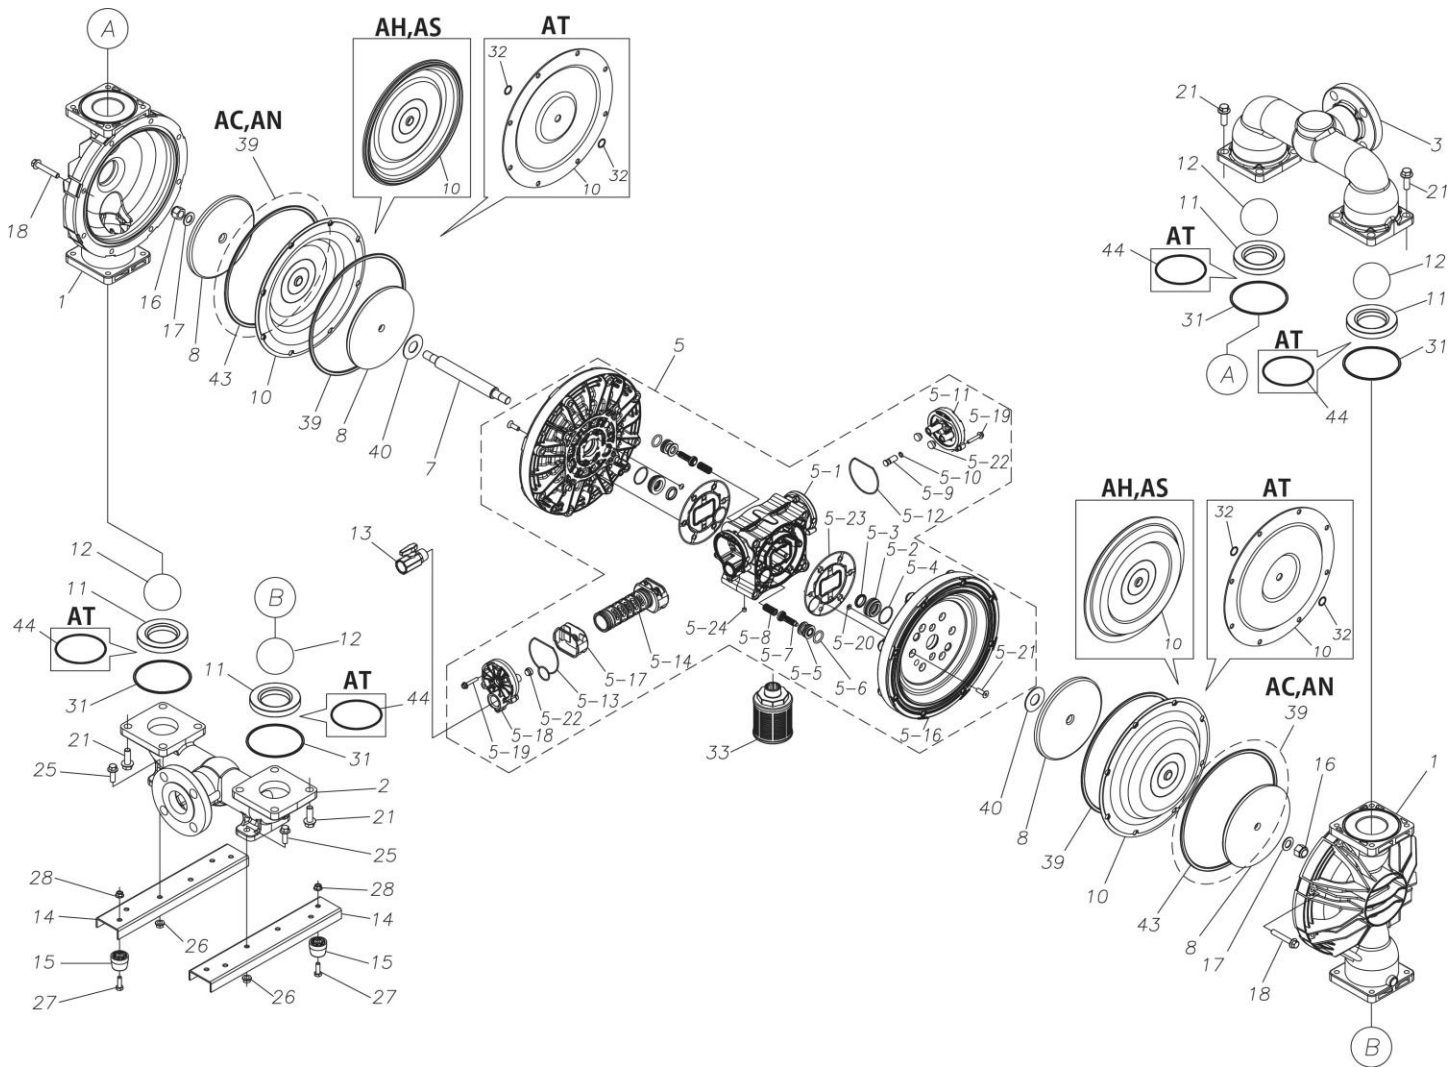

展開図 & パーツリスト

Exploded View Drawing and Parts List

型式

Model: **D500AVA**

製品番号

Model Number: **1M00456MN**

The part list and exploded view drawing as attached below indicate the full list of parts for the above mentioned pump model.

ポンプ詳細につきましては別にご用意しておりますポンプサービスブック、取扱説明書をご参照ください。

ご不明な点がございましたら代理店もしくは直接YTSまでご連絡ください。

YTS JAPAN Co.,Ltd.

www.yts-pump.com

■ Parts List

D500AVA

1M00456MN

Ref.No.	Parts No.	Description	Parts Component	Remark
1	1M20007AM	OUT CHAMBER	2	
2	1M20008AU	IN MANIFOLD	1	
3	1M20010AU	OUT MANIFOLD	1	
5	1M10022MN	BODY ASSEMBLY	1	

Ref.No.	Parts No.	Description	Parts Component	Remark
5-1	1L30054MN	BODY	1	The parts of #5 are available with a set as [1M10022MN:BODY ASSEMBLY]. This is also available individually.
5-2	1M30026MM	BEARING CENTER ROD	2	
5-3	9S2BA0025	PACKING	2	
5-4	9S1BS0036	O RING S-36	2	
5-5	1L30063MM	PILOT VALVE SEAT	2	
5-6	9S1BP1022	O RING P-22A	2	
5-7	1L30058MB	PILOT VALVE	2	
5-8	1L30064MM	SPRING	2	
5-9	1L30065MM	RESET BUTTON	1	
5-10	9S1BP0008	O RING P-8	1	
5-11	1L30056MB	CAP	1	
5-12	1L30061MB	PACKING CAP	1	
5-13	1L30060MB	PACKING CAP IN	1	
5-14	1L10003MK	C SPOOL VALVE ASSEMBLY (Looped C®)	1	
5-16	1M30061MM	AIR CHAMBER	2	
5-17	1L30005MB	SPRING STOPPER	1	
5-18	1L30055MN	CAP IN	1	
5-19	9B2210635	BOLT M6 × 35	7	
5-20	9T6125008	SCREW M5 × 8	8	
5-21	9B5410825	BOLT M8 × 25	16	
5-22	1L30062MB	CUSHION	4	
5-23	1L30059MB	PACKING BODY	2	
5-24	9P62P9901	PLUG	2	
7	1L20043MM	CENTER ROD	1	
8	1M20021MM	CENTER DISK	4	
10	1M20017VB	DIAPHRAGM	2	
11	1M20012VB	VALVE SEAT	4	
12	1M20028VB	BALL	4	
13	1M90001MN	BALL VALVE	1	
14	1M30031MM	BASE	2	
15	1E30070MB	RUBBER FEET	4	
16	9N1731600	NUT M16 × 1.5	2	
17	9W3311600	CONED DISK SPRING M16	2	
18	9B2111060	BOLT M10 × 60	16	
21	9B2111235	BOLT M12 × 35	16	
25	9B2111030	BOLT M10 × 30	4	
26	9N2111000	NUT M10	4	
27	9B1110825	BOLT M8 × 25	4	
28	9N2110800	NUT M8	4	
31	9S1VG0115	O RING G-115	4	
33	1L90002MN	SILENCER	1	
39	9S1BG0270	O RING G-270	2	
40	1M30033MB	CUSHION CENTER DISK	2	
43	9S1VG0270	O RING G-270	2	