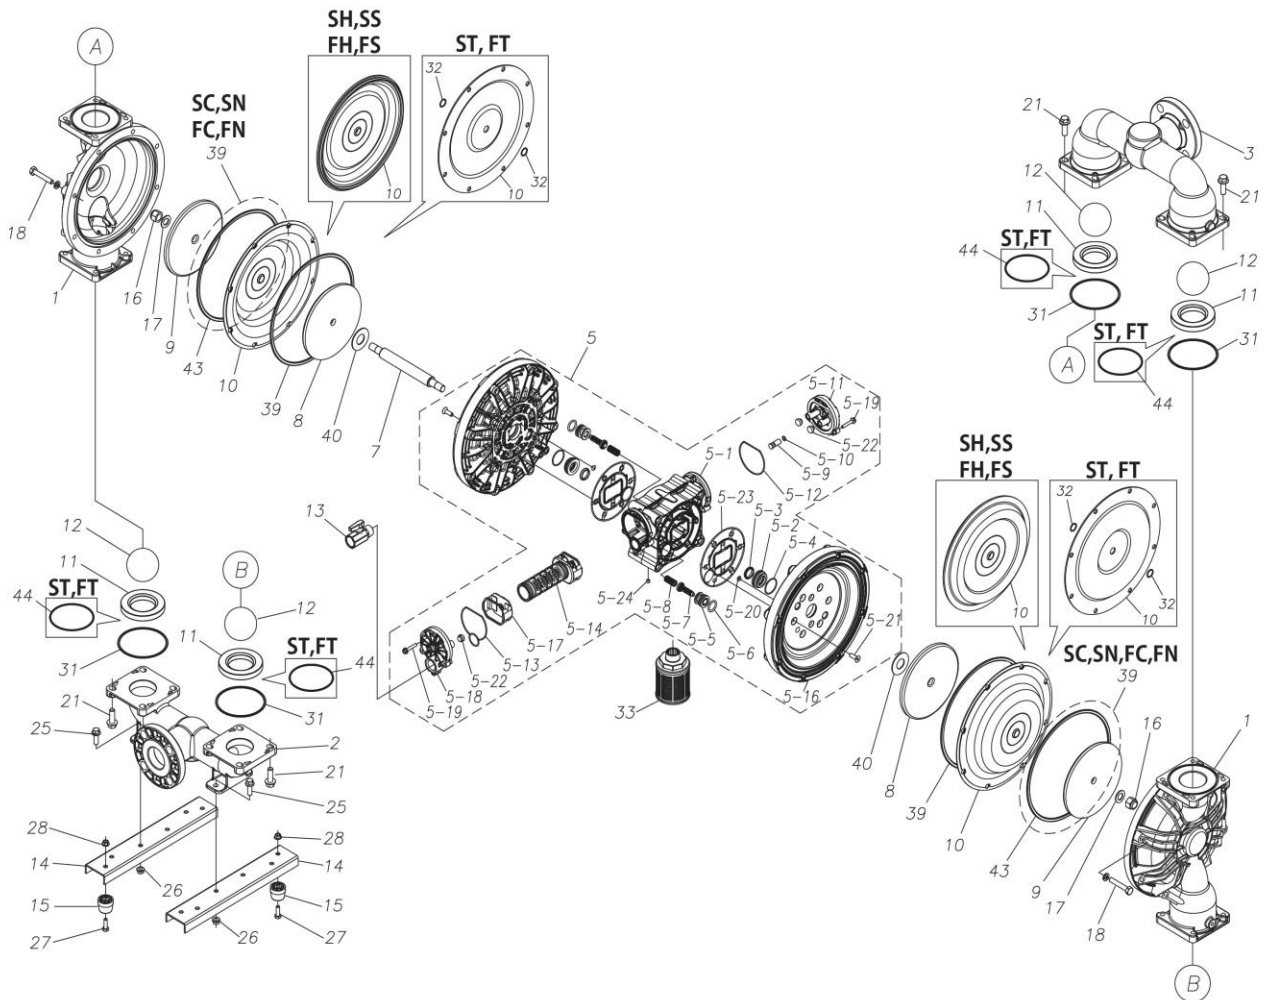

ポンプ詳細につきましては別にご用意しておりますポンプサービスブック、取扱説明書をご参照ください。

ご不明な点がございましたら代理店もしくは直接YTSまでご連絡ください。

YTS JAPAN Co.,Ltd.

www.yts-pump.com

■ Parts List

D500SVA

1M00463MN

Ref.No.	Parts No.	Description	Parts Component	Remark
1	1M20001SM	OUT CHAMBER	2	
2	1M20003SU	IN MANIFOLD	1	
3	1M20005SU	OUT MANIFOLD	1	
5	1M10022MN	BODY ASSEMBLY	1	

Ref.No.	Parts No.	Description	Parts Component	Remark
5-1	1L30054MN	BODY	1	The parts of #5 are available with a set as [1M10022MN:BODY ASSEMBLY]. This is also available individually.
5-2	1M30026MM	BEARING CENTER ROD	2	
5-3	9S2BA0025	PACKING	2	
5-4	9S1BS0036	O RING S-36	2	
5-5	1L30063MM	PILOT VALVE SEAT	2	
5-6	9S1BP1022	O RING P-22A	2	
5-7	1L30058MB	PILOT VALVE	2	
5-8	1L30064MM	SPRING	2	
5-9	1L30065MM	RESET BUTTON	1	
5-10	9S1BP0008	O RING P-8	1	
5-11	1L30056MB	CAP	1	
5-12	1L30061MB	PACKING CAP	1	
5-13	1L30060MB	PACKING CAP IN	1	
5-14	1L10003MK	C SPOOL VALVE ASSEMBLY (Looped C®)	1	
5-16	1M30061MM	AIR CHAMBER	2	
5-17	1L30005MB	SPRING STOPPER	1	
5-18	1L30055MN	CAP IN	1	
5-19	9B2210635	BOLT M6 × 35	7	
5-20	9T6125008	SCREW M5 × 8	8	
5-21	9B5410825	BOLT M8 × 25	16	
5-22	1L30062MB	CUSHION	4	
5-23	1L30059MB	PACKING BODY	2	
5-24	9P62P9901	PLUG	2	
7	1L20043MM	CENTER ROD	1	
8	1M20021MM	CENTER DISK	2	
9	1M20030MM	CENTER DISK	2	
10	1M20017VB	DIAPHRAGM	2	
11	1M20012VB	VALVE SEAT	4	
12	1M20028VB	BALL	4	
13	1M90001MN	BALL VALVE	1	
14	1M30031MM	BASE	2	
15	1E30070MB	RUBBER FEET	4	
16	9N1731600	NUT M16 × 1.5	2	
17	9W3311600	CONED DISK SPRING M16	2	
18	9B1221060	BOLT M10 × 60	16	
20	9W4211000	SPRING LOCK WASHER M10	16	
21	9B2211235	BOLT M12 × 35	16	
25	9B2211030	BOLT M10 × 30	4	
26	9N2211000	NUT M10	4	
27	9B1110825	BOLT M8 × 25	4	
28	9N2110800	NUT M8	4	
31	9S1VG0115	O RING G-115	4	
33	1L90002MN	SILENCER	1	
39	9S1BG0270	O RING G-270	2	
40	1M30033MB	CUSHION CENTER DISK	2	
43	9S1VG0270	O RING G-270	2	