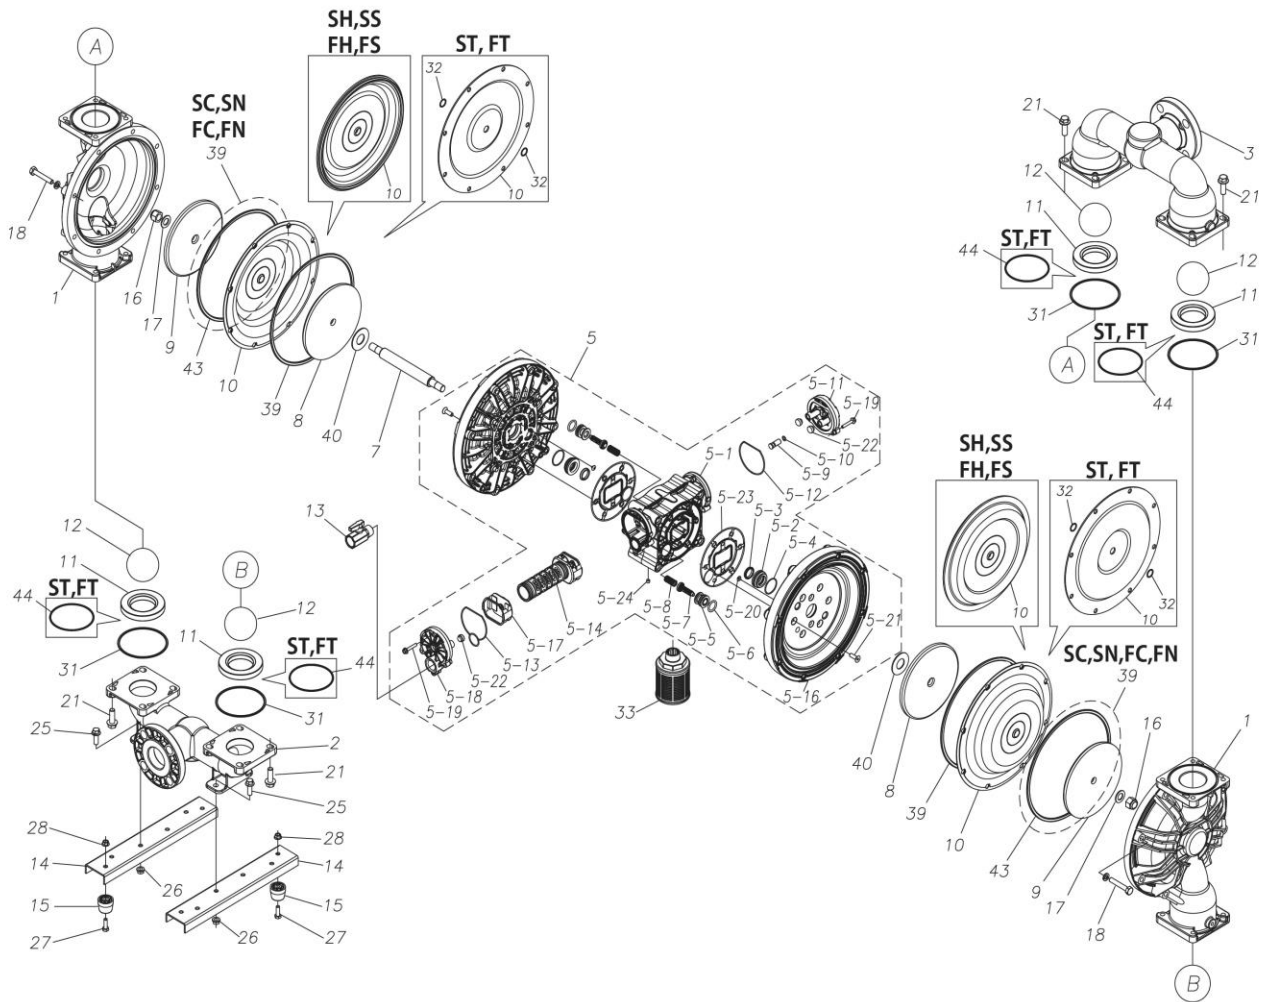

ポンプ詳細につきましては別にご用意しておりますポンプサービスブック、取扱説明書をご参照ください。

ご不明な点がございましたら代理店もしくは直接YTSまでご連絡ください。

YTS JAPAN Co.,Ltd.

www.yts-pump.com

■ Parts List

D500SSA

1M00466MN

Ref.No.	Parts No.	Description	Parts Component	Remark
1	1M20001SM	OUT CHAMBER	2	
2	1M20003SU	IN MANIFOLD	1	
3	1M20005SU	OUT MANIFOLD	1	
5	1M10022MN	BODY ASSEMBLY	1	

Ref.No.	Parts No.	Description	Parts Component	Remark
5-1	1L30054MN	BODY	1	The parts of #5 are available with a set as [1M10022MN:BODY ASSEMBLY]. This is also available individually.
5-2	1M30026MM	BEARING CENTER ROD	2	
5-3	9S2BA0025	PACKING	2	
5-4	9S1BS0036	O RING S-36	2	
5-5	1L30063MM	PILOT VALVE SEAT	2	
5-6	9S1BP1022	O RING P-22A	2	
5-7	1L30058MB	PILOT VALVE	2	
5-8	1L30064MM	SPRING	2	
5-9	1L30065MM	RESET BUTTON	1	
5-10	9S1BP0008	O RING P-8	1	
5-11	1L30056MB	CAP	1	
5-12	1L30061MB	PACKING CAP	1	
5-13	1L30060MB	PACKING CAP IN	1	
5-14	1L10003MK	C SPOOL VALVE ASSEMBLY (Looped C®)	1	
5-16	1M30061MM	AIR CHAMBER	2	
5-17	1L30005MB	SPRING STOPPER	1	
5-18	1L30055MN	CAP IN	1	
5-19	9B2210635	BOLT M6 × 35	7	
5-20	9T6125008	SCREW M5 × 8	8	
5-21	9B5410825	BOLT M8 × 25	16	
5-22	1L30062MB	CUSHION	4	
5-23	1L30059MB	PACKING BODY	2	
5-24	9P62P9901	PLUG	2	
7	1L20043MM	CENTER ROD	1	
8	1M20021MM	CENTER DISK	2	
9	1M20030MM	CENTER DISK	2	
10	1M20019SB	DIAPHRAGM	2	
11	1M20012EB	VALVE SEAT	4	
12	1M20028EB	BALL	4	
13	1M90001MN	BALL VALVE	1	
14	1M30031MM	BASE	2	
15	1E30070MB	RUBBER FEET	4	
16	9N1731600	NUT M16 × 1.5	2	
17	9W3311600	CONED DISK SPRING M16	2	
18	9B1221060	BOLT M10 × 60	16	
20	9W4211000	SPRING LOCK WASHER M10	16	
21	9B2211235	BOLT M12 × 35	16	
25	9B2211030	BOLT M10 × 30	4	
26	9N2211000	NUT M10	4	
27	9B1110825	BOLT M8 × 25	4	
28	9N2110800	NUT M8	4	
31	9S1EG0115	O RING G-115	4	
33	1L90002MN	SILENCER	1	
40	1M30033MB	CUSHION CENTER DISK	2	
43	9S1EG0270	O RING G-270	2	