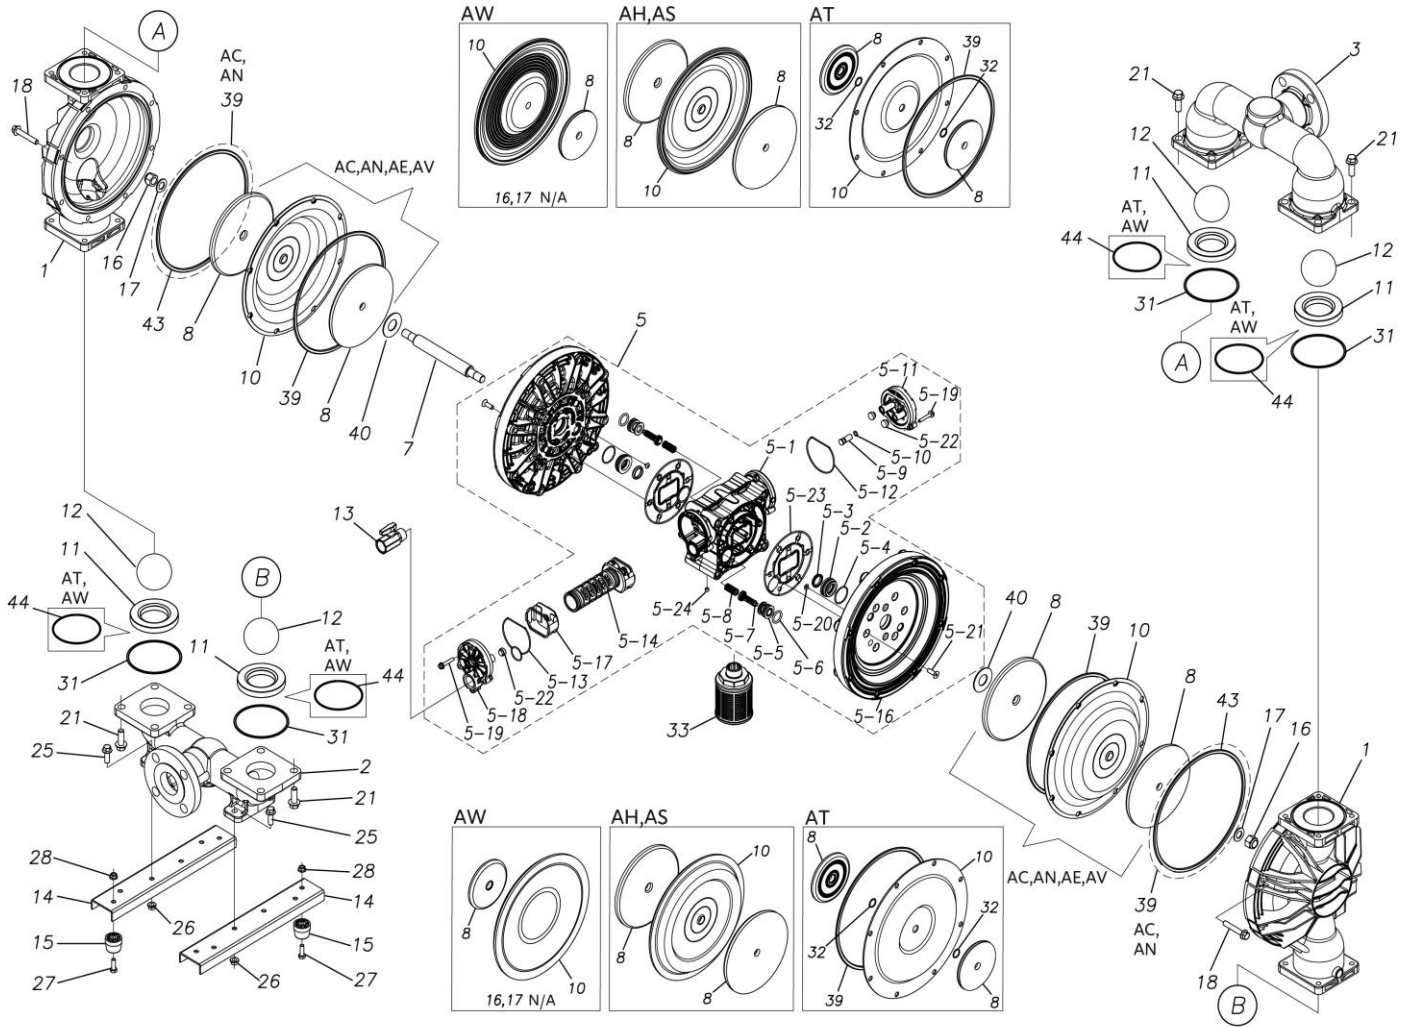

展開図 & パーツリスト

Exploded View Drawing and Parts List

型式

Model: **D500AWA**

製品番号

Model Number: **1M00485MN**

The part list and exploded view drawing as attached below indicate the full list of parts for the above mentioned pump model.

ポンプ詳細につきましては別にご用意しておりますポンプサービスブック、取扱説明書をご参照ください。

ご不明な点がございましたら代理店もしくは直接YTSまでご連絡ください。

YTS JAPAN Co.,Ltd.

www.yts-pump.com

■ Parts List

D500AWA

1M00485MN

Ref.No.	Parts No.	Description	Parts Component	Remark
1	1M20007AM	OUT CHAMBER	2	
2	1M20008AU	IN MANIFOLD	1	
3	1M20010AU	OUT MANIFOLD	1	
5	1M10022MN	BODY ASSEMBLY	1	

Ref.No.	Parts No.	Description	Parts Component	Remark
5-1	1L30054MN	BODY	1	The parts of #5 are available with a set as [1M10022MN:BODY ASSEMBLY]. This is also available individually.
5-2	1M30026MM	BEARING CENTER ROD	2	
5-3	9S2BA0025	PACKING	2	
5-4	9S1BS0036	O RING S-36	2	
5-5	1L30063MM	PILOT VALVE SEAT	2	
5-6	9S1BP1022	O RING P-22A	2	
5-7	1L30058MB	PILOT VALVE	2	
5-8	1L30064MM	SPRING	2	
5-9	1L30065MM	RESET BUTTON	1	
5-10	9S1BP0008	O RING P-8	1	
5-11	1L30056MB	CAP	1	
5-12	1L30061MB	PACKING CAP	1	
5-13	1L30060MB	PACKING CAP IN	1	
5-14	1L10003MK	C SPOOL VALVE ASSEMBLY (Looped C®)	1	
5-16	1M30061MM	AIR CHAMBER	2	
5-17	1L30005MB	SPRING STOPPER	1	
5-18	1L30055MN	CAP IN	1	
5-19	9B2210635	BOLT M6 × 35	7	
5-20	9T6125008	SCREW M5 × 8	8	
5-21	9B5410825	BOLT M8 × 25	16	
5-22	1L30062MB	CUSHION	4	
5-23	1L30059MB	PACKING BODY	2	
5-24	9P62P9901	PLUG	2	
7	1L30115TM	CENTER ROD	1	
8	1L30084TM	CENTER DISK	2	
10	1M20068TE	DIAPHRAGM	2	
11	1M20013TM	VALVE SEAT	4	
12	1M20032TM	BALL	4	
13	1M90001MN	BALL VALVE	1	
14	1M30031MM	BASE	2	
15	1E30070MB	RUBBER FEET	4	
18	9B2111060	BOLT M10 × 60	16	
21	9B2111235	BOLT M12 × 35	16	
25	9B2111030	BOLT M10 × 30	4	
26	9N2111000	NUT M10	4	
27	9B1110825	BOLT M8 × 25	4	
28	9N2110800	NUT M8	4	
31	9S1TG0115	O RING G-115	4	
33	1L90002MN	SILENCER	1	
40	1M30033MB	CUSHION CENTER DISK	2	
43	9S1TG0270	O RING G-270	2	
44	9S1TG0100	O RING G-100	4	