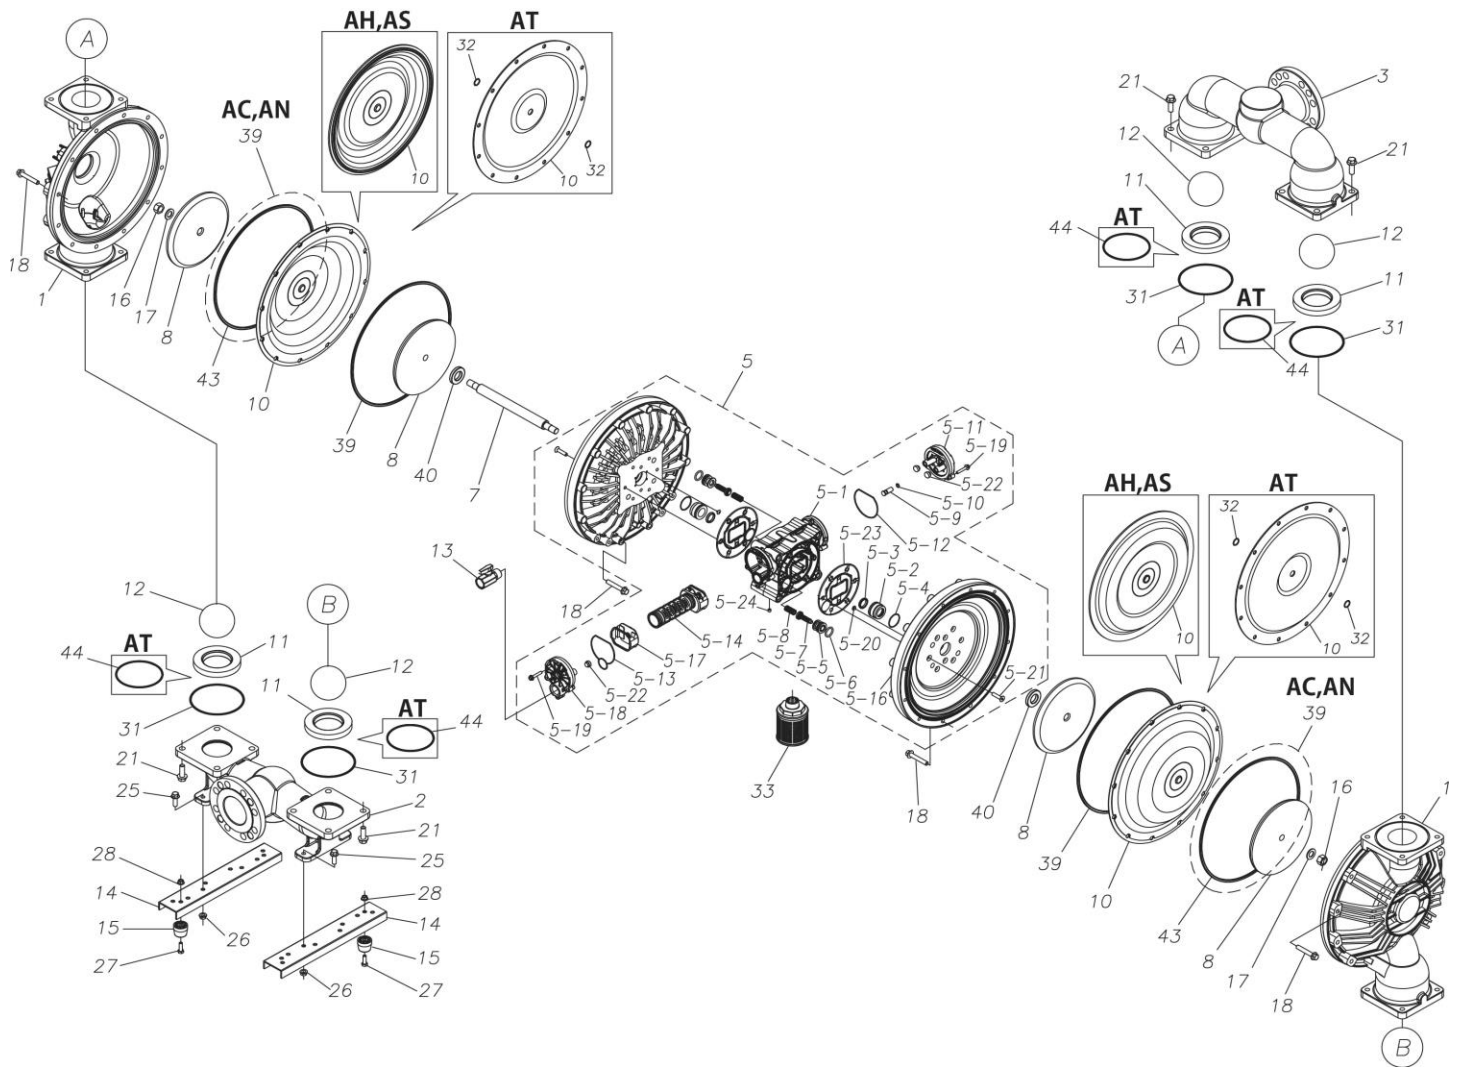

展開図 & パーツリスト

Exploded View Drawing and Parts List

型式

Model: **D800ACA**

製品番号

Model Number: **1P00323MN**

The part list and exploded view drawing as attached below indicate the full list of parts for the above mentioned pump model.

ポンプ詳細につきましては別にご用意しておりますポンプサービスブック、取扱説明書をご参照ください。

ご不明な点がございましたら代理店もしくは直接YTSまでご連絡ください。

YTS JAPAN Co.,Ltd.

www.yts-pump.com

■ Parts List

D800ACA

1P00323MN

Ref.No.	Parts No.	Description	Parts Component	Remark
1	1P20005AM	OUT CHAMBER	2	
2	1P20006AU	IN MANIFOLD	1	
3	1P20008AU	OUT MANIFOLD	1	
5	1P10003MN	BODY ASSEMBLY	1	

Ref.No.	Parts No.	Description	Parts Component	Remark
5-1	1L30054MN	BODY	1	The parts of #5 are available with a set as [1P10003MN:BODY ASSEMBLY]. This is also available individually.
5-2	1P30001MM	BEARING CENTER ROD	2	
5-3	9S2BA0025	PACKING	2	
5-4	9S1BS0036	O RING S-36	2	
5-5	1L30063MM	PILOT VALVE SEAT	2	
5-6	9S1BP1022	O RING P-22A	2	
5-7	1P30021MB	PILOT VALVE	2	
5-8	1L30064MM	SPRING	2	
5-9	1L30065MM	RESET BUTTON	1	
5-10	9S1BP0008	O RING P-8	1	
5-11	1L30056MB	CAP	1	
5-12	1L30061MB	PACKING CAP	1	
5-13	1L30060MB	PACKING CAP IN	1	
5-14	1L10003MK	C SPOOL VALVE ASSEMBLY (Looped C®)	1	
5-16	1P30022MM	AIR CHAMBER	2	
5-17	1L30005MB	SPRING STOPPER	1	
5-18	1L30055MN	CAP IN	1	
5-19	9B2210635	BOLT M6 × 35	7	
5-20	9T6125008	SCREW M5 × 8	8	
5-21	9B5410835	BOLT M8 × 35	16	
5-22	1L30062MB	CUSHION	4	
5-23	1L30059MB	PACKING BODY	2	
5-24	9P62P9901	PLUG	2	
7	1P20044MM	CENTER ROD	1	
8	1P20028MM	CENTER DISK	4	
10	1P20002NB	DIAPHRAGM	2	
11	1P20015NB	VALVE SEAT	4	
12	1P20003NB	BALL	4	
13	1M90001MN	BALL VALVE	1	
14	1P30014MM	BASE	2	
15	1E30070MB	RUBBER FEET	4	
16	9N1731600	NUT M16 × 1.5	2	
17	9W3311600	CONED DISK SPRING M16	2	
18	9B2111070	BOLT M10 × 70	24	
21	9B2111240	BOLT M12 × 40	16	
25	9B2111030	BOLT M10 × 30	4	
26	9N2111000	NUT M10	4	
27	9B1110825	BOLT M8 × 25	4	
28	9N2110800	NUT M8	4	
31	9S1BG0135	O RING G-135	4	
33	1L90002MN	SILENCER	1	
39	9S1BG0350	O RING G-350	4	
40	1M30033MB	CUSHION CENTER DISK	2	