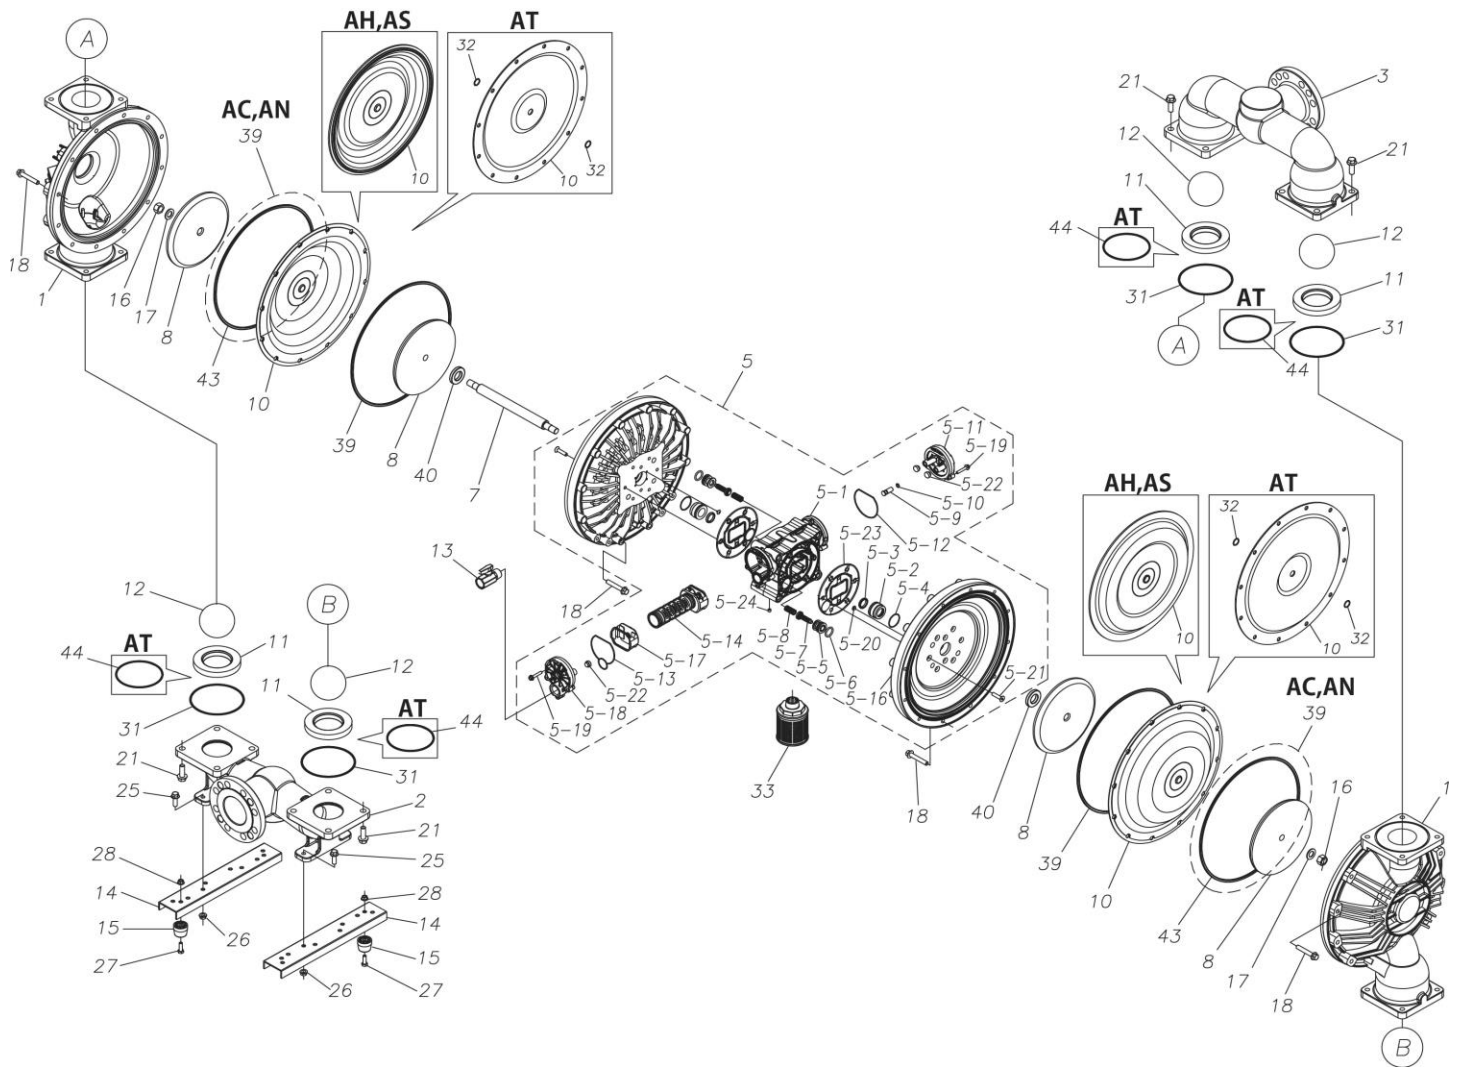

展開図 & パーツリスト

Exploded View Drawing and Parts List

型式

Model: **D800ANA**

製品番号

Model Number: **1P00324MN**

The part list and exploded view drawing as attached below indicate the full list of parts for the above mentioned pump model.

ポンプ詳細につきましては別にご用意しておりますポンプサービスブック、取扱説明書をご参照ください。

ご不明な点がございましたら代理店もしくは直接YTSまでご連絡ください。

YTS JAPAN Co.,Ltd.

www.yts-pump.com

■ Parts List

D800ANA

1P00324MN

Ref.No.	Parts No.	Description	Parts Component	Remark
1	1P20005AM	OUT CHAMBER	2	
2	1P20006AU	IN MANIFOLD	1	
3	1P20008AU	OUT MANIFOLD	1	
5	1P10003MN	BODY ASSEMBLY	1	

Ref.No.	Parts No.	Description	Parts Component	Remark
5-1	1L30054MN	BODY	1	The parts of #5 are available with a set as [1P10003MN:BODY ASSEMBLY]. This is also available individually.
5-2	1P30001MM	BEARING CENTER ROD	2	
5-3	9S2BA0025	PACKING	2	
5-4	9S1BS0036	O RING S-36	2	
5-5	1L30063MM	PILOT VALVE SEAT	2	
5-6	9S1BP1022	O RING P-22A	2	
5-7	1P30021MB	PILOT VALVE	2	
5-8	1L30064MM	SPRING	2	
5-9	1L30065MM	RESET BUTTON	1	
5-10	9S1BP0008	O RING P-8	1	
5-11	1L30056MB	CAP	1	
5-12	1L30061MB	PACKING CAP	1	
5-13	1L30060MB	PACKING CAP IN	1	
5-14	1L10003MK	C SPOOL VALVE ASSEMBLY (Looped C®)	1	
5-16	1P30022MM	AIR CHAMBER	2	
5-17	1L30005MB	SPRING STOPPER	1	
5-18	1L30055MN	CAP IN	1	
5-19	9B2210635	BOLT M6 × 35	7	
5-20	9T6125008	SCREW M5 × 8	8	
5-21	9B5410835	BOLT M8 × 35	16	
5-22	1L30062MB	CUSHION	4	
5-23	1L30059MB	PACKING BODY	2	
5-24	9P62P9901	PLUG	2	
7	1P20044MM	CENTER ROD	1	
8	1P20028MM	CENTER DISK	4	
10	1P20002BB	DIAPHRAGM	2	
11	1P20015BB	VALVE SEAT	4	
12	1P20003BB	BALL	4	
13	1M90001MN	BALL VALVE	1	
14	1P30014MM	BASE	2	
15	1E30070MB	RUBBER FEET	4	
16	9N1731600	NUT M16 × 1.5	2	
17	9W3311600	CONED DISK SPRING M16	2	
18	9B2111070	BOLT M10 × 70	24	
21	9B2111240	BOLT M12 × 40	16	
25	9B2111030	BOLT M10 × 30	4	
26	9N2111000	NUT M10	4	
27	9B1110825	BOLT M8 × 25	4	
28	9N2110800	NUT M8	4	
31	9S1BG0135	O RING G-135	4	
33	1L90002MN	SILENCER	1	
39	9S1BG0350	O RING G-350	4	
40	1M30033MB	CUSHION CENTER DISK	2	