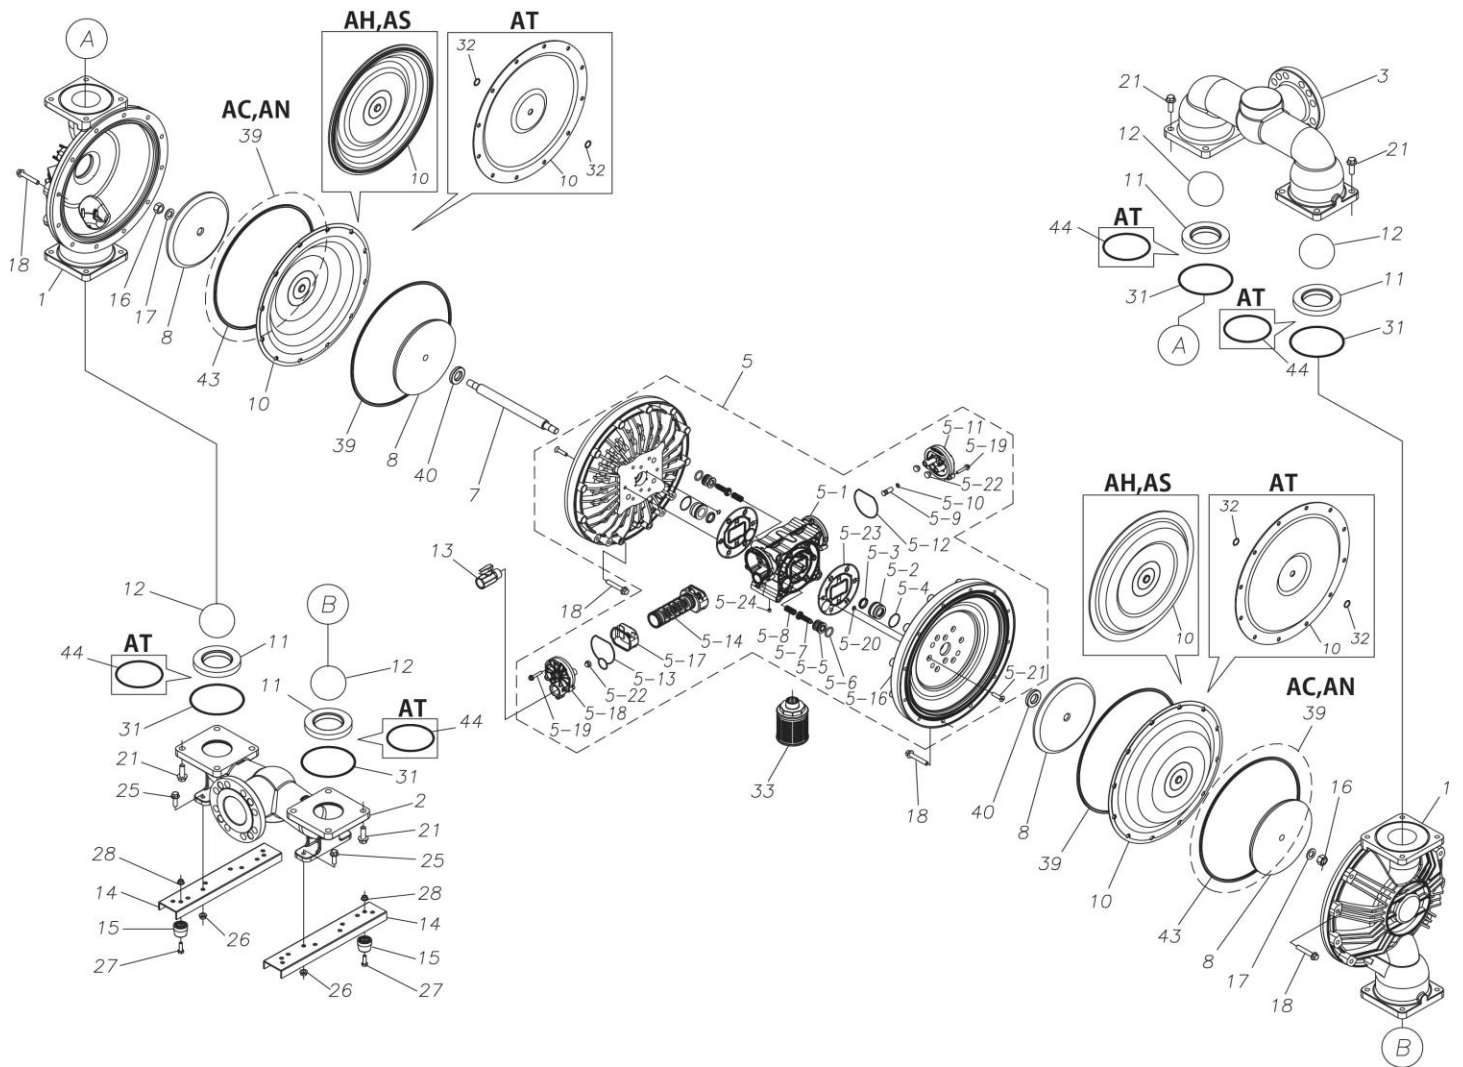

展開図 & パーツリスト

Exploded View Drawing and Parts List

型式

Model: **D800AVA**

製品番号

Model Number: **1P00326MN**

The part list and exploded view drawing as attached below indicate the full list of parts for the above mentioned pump model.

ポンプ詳細につきましては別にご用意しておりますポンプサービスブック、取扱説明書をご参照ください。

ご不明な点がございましたら代理店もしくは直接YTSまでご連絡ください。

YTS JAPAN Co.,Ltd.

www.yts-pump.com

■ Parts List

D800AVA

1P00326MN

Ref.No.	Parts No.	Description	Parts Component	Remark
1	1P20005AM	OUT CHAMBER	2	
2	1P20006AU	IN MANIFOLD	1	
3	1P20008AU	OUT MANIFOLD	1	
5	1P10003MN	BODY ASSEMBLY	1	

Ref.No.	Parts No.	Description	Parts Component	Remark
5-1	1L30054MN	BODY	1	The parts of #5 are available with a set as [1P10003MN:BODY ASSEMBLY]. This is also available individually.
5-2	1P30001MM	BEARING CENTER ROD	2	
5-3	9S2BA0025	PACKING	2	
5-4	9S1BS0036	O RING S-36	2	
5-5	1L30063MM	PILOT VALVE SEAT	2	
5-6	9S1BP1022	O RING P-22A	2	
5-7	1P30021MB	PILOT VALVE	2	
5-8	1L30064MM	SPRING	2	
5-9	1L30065MM	RESET BUTTON	1	
5-10	9S1BP0008	O RING P-8	1	
5-11	1L30056MB	CAP	1	
5-12	1L30061MB	PACKING CAP	1	
5-13	1L30060MB	PACKING CAP IN	1	
5-14	1L10003MK	C SPOOL VALVE ASSEMBLY (Looped C®)	1	
5-16	1P30022MM	AIR CHAMBER	2	
5-17	1L30005MB	SPRING STOPPER	1	
5-18	1L30055MN	CAP IN	1	
5-19	9B2210635	BOLT M6 × 35	7	
5-20	9T6125008	SCREW M5 × 8	8	
5-21	9B5410835	BOLT M8 × 35	16	
5-22	1L30062MB	CUSHION	4	
5-23	1L30059MB	PACKING BODY	2	
5-24	9P62P9901	PLUG	2	
7	1P20044MM	CENTER ROD	1	
8	1P20028MM	CENTER DISK	4	
10	1P20002VB	DIAPHRAGM	2	
11	1P20015VB	VALVE SEAT	4	
12	1P20003VB	BALL	4	
13	1M90001MN	BALL VALVE	1	
14	1P30014MM	BASE	2	
15	1E30070MB	RUBBER FEET	4	
16	9N1731600	NUT M16 × 1.5	2	
17	9W3311600	CONED DISK SPRING M16	2	
18	9B2111070	BOLT M10 × 70	24	
21	9B2111240	BOLT M12 × 40	16	
25	9B2111030	BOLT M10 × 30	4	
26	9N2111000	NUT M10	4	
27	9B1110825	BOLT M8 × 25	4	
28	9N2110800	NUT M8	4	
31	9S1VG0135	O RING G-135	4	
33	1L90002MN	SILENCER	1	
39	9S1BG0350	O RING G-350	2	
40	1M30033MB	CUSHION CENTER DISK	2	
43	9S1VG0350	O RING G-350	2	