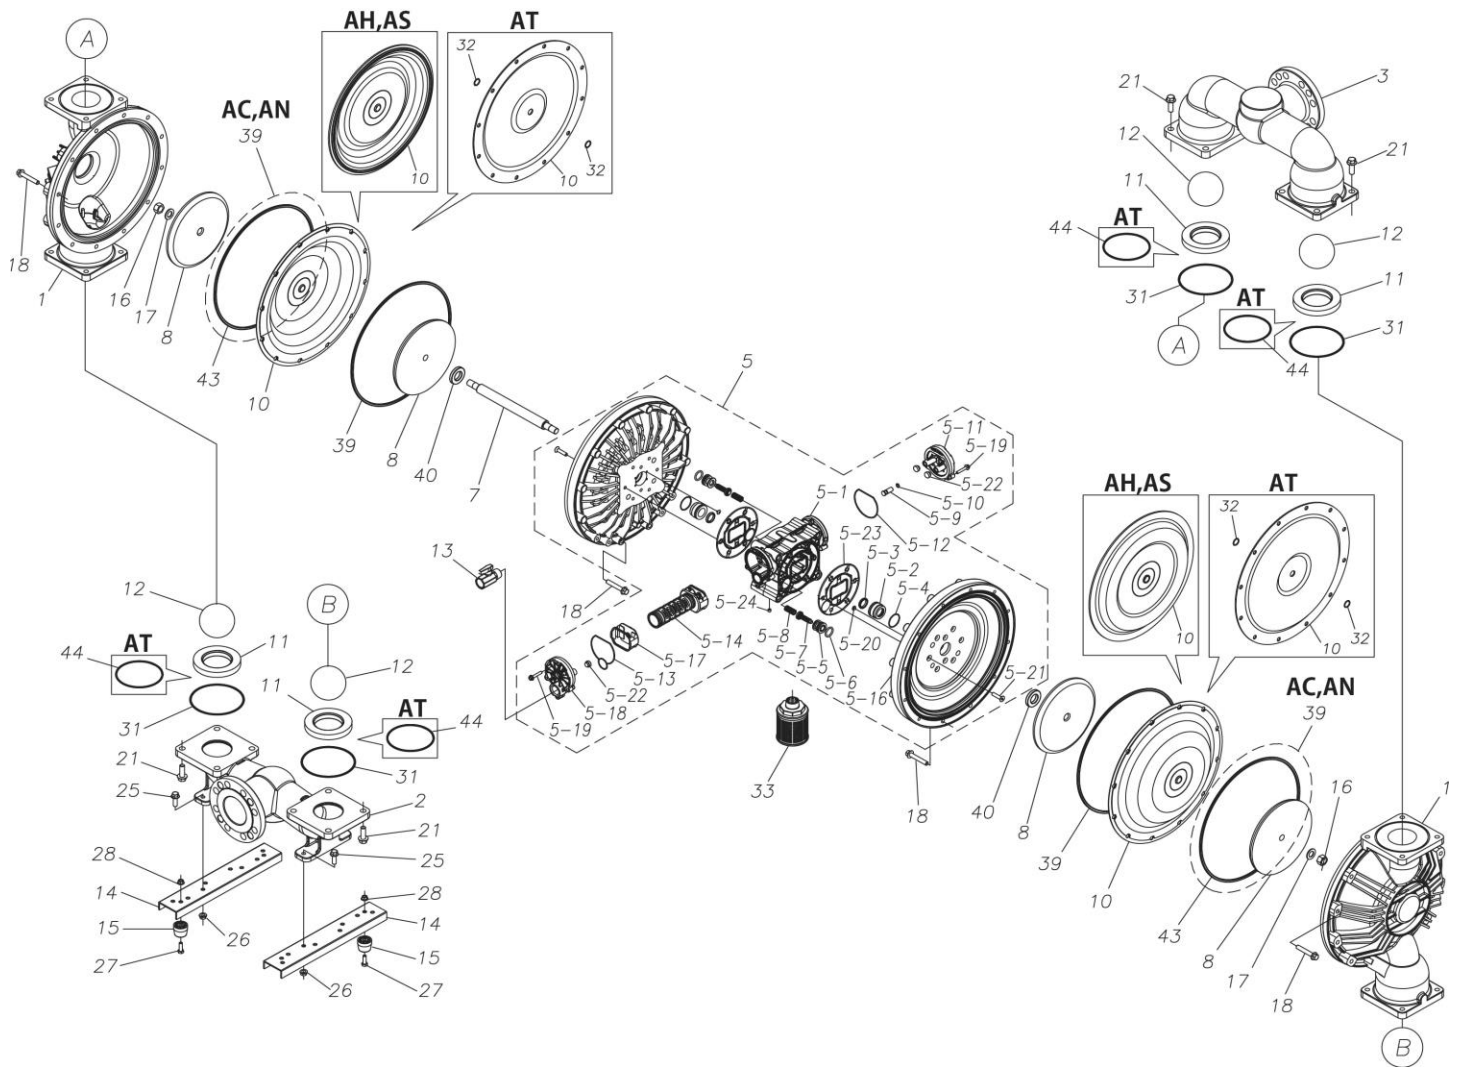

展開図 & パーツリスト

Exploded View Drawing and Parts List

型式

Model: **D800AHA**

製品番号

Model Number: **1P00328MN**

The part list and exploded view drawing as attached below indicate the full list of parts for the above mentioned pump model.

ポンプ詳細につきましては別にご用意しておりますポンプサービスブック、取扱説明書をご参照ください。

ご不明な点がございましたら代理店もしくは直接YTSまでご連絡ください。

YTS JAPAN Co.,Ltd.

www.yts-pump.com

■ Parts List

D800AHA

1P00328MN

Ref.No.	Parts No.	Description	Parts Component	Remark
1	1P20005AM	OUT CHAMBER	2	
2	1P20006AU	IN MANIFOLD	1	
3	1P20008AU	OUT MANIFOLD	1	
5	1P10003MN	BODY ASSEMBLY	1	

Ref.No.	Parts No.	Description	Parts Component	Remark
5-1	1L30054MN	BODY	1	The parts of #5 are available with a set as [1P10003MN:BODY ASSEMBLY]. This is also available individually.
5-2	1P30001MM	BEARING CENTER ROD	2	
5-3	9S2BA0025	PACKING	2	
5-4	9S1BS0036	O RING S-36	2	
5-5	1L30063MM	PILOT VALVE SEAT	2	
5-6	9S1BP1022	O RING P-22A	2	
5-7	1P30021MB	PILOT VALVE	2	
5-8	1L30064MM	SPRING	2	
5-9	1L30065MM	RESET BUTTON	1	
5-10	9S1BP0008	O RING P-8	1	
5-11	1L30056MB	CAP	1	
5-12	1L30061MB	PACKING CAP	1	
5-13	1L30060MB	PACKING CAP IN	1	
5-14	1L10003MK	C SPOOL VALVE ASSEMBLY (Looped C®)	1	
5-16	1P30022MM	AIR CHAMBER	2	
5-17	1L30005MB	SPRING STOPPER	1	
5-18	1L30055MN	CAP IN	1	
5-19	9B2210635	BOLT M6 × 35	7	
5-20	9T6125008	SCREW M5 × 8	8	
5-21	9B5410835	BOLT M8 × 35	16	
5-22	1L30062MB	CUSHION	4	
5-23	1L30059MB	PACKING BODY	2	
5-24	9P62P9901	PLUG	2	
7	1P20044MM	CENTER ROD	1	
8	1P20028MM	CENTER DISK	4	
10	1P20037HB	DIAPHRAGM	2	
11	1P20015BB	VALVE SEAT	4	
12	1P20003BB	BALL	4	
13	1M90001MN	BALL VALVE	1	
14	1P30014MM	BASE	2	
15	1E30070MB	RUBBER FEET	4	
16	9N1731600	NUT M16 × 1.5	2	
17	9W3311600	CONED DISK SPRING M16	2	
18	9B2111070	BOLT M10 × 70	24	
21	9B2111240	BOLT M12 × 40	16	
25	9B2111030	BOLT M10 × 30	4	
26	9N2111000	NUT M10	4	
27	9B1110825	BOLT M8 × 25	4	
28	9N2110800	NUT M8	4	
31	9S1BG0135	O RING G-135	4	
33	1L90002MN	SILENCER	1	
40	1M30033MB	CUSHION CENTER DISK	2	
43	9S1BG0350	O RING G-350	2	