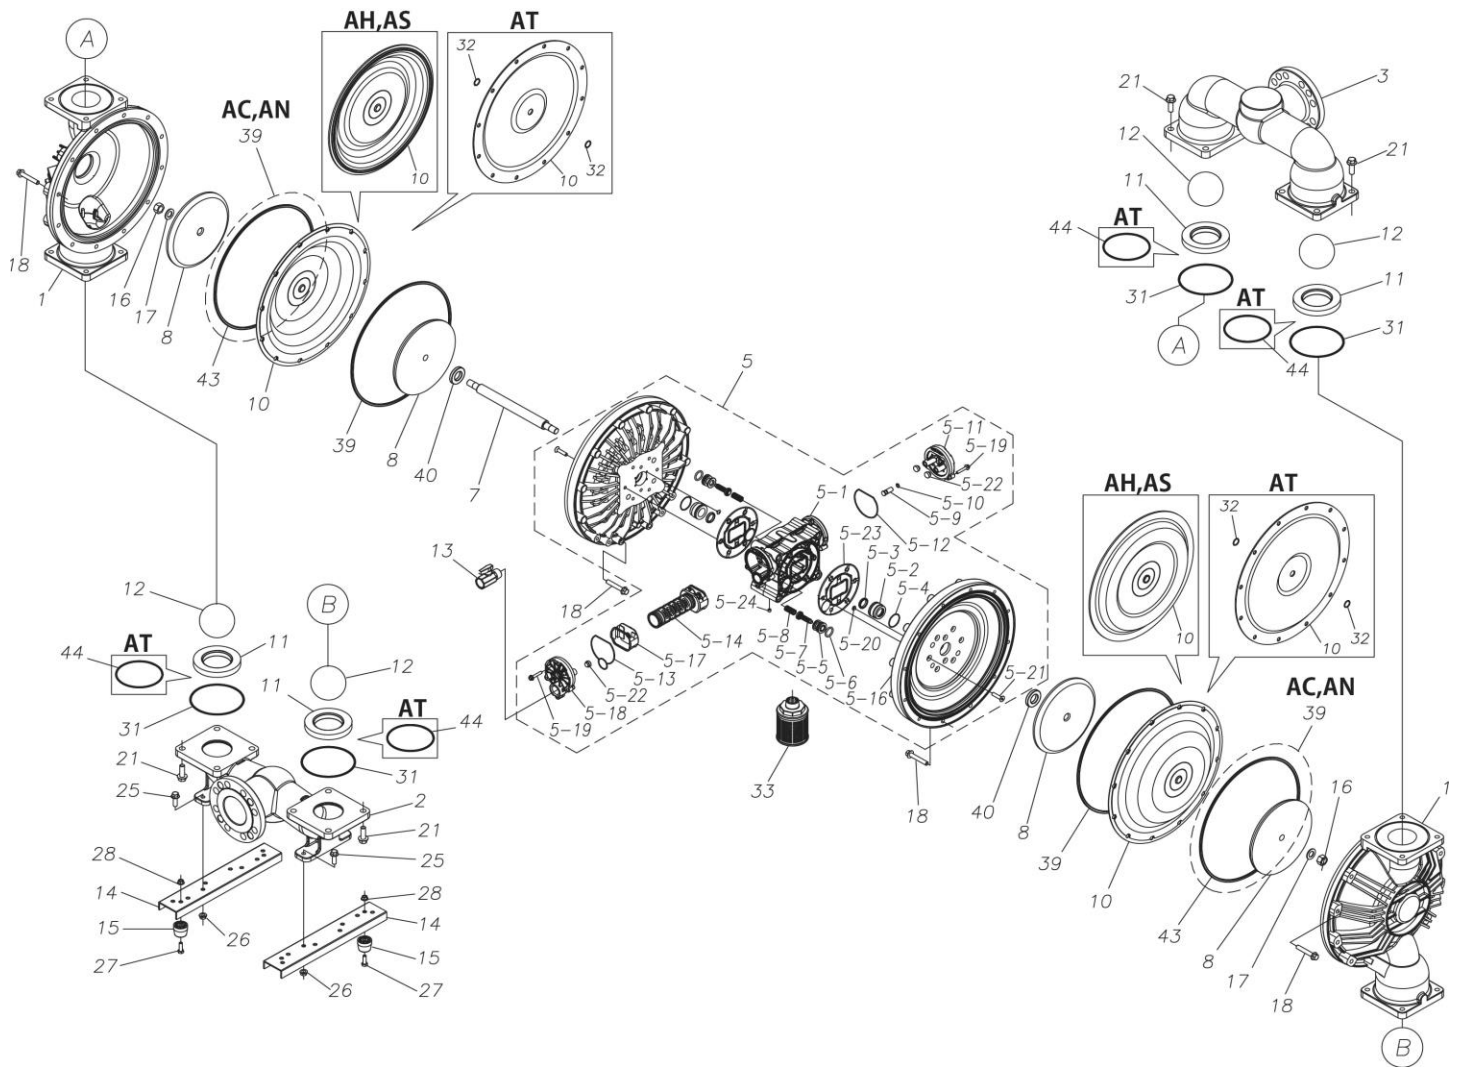

展開図 & パーツリスト

Exploded View Drawing and Parts List

型式

Model: **D800ASA**

製品番号

Model Number: **1P00329MN**

The part list and exploded view drawing as attached below indicate the full list of parts for the above mentioned pump model.

ポンプ詳細につきましては別にご用意しておりますポンプサービスブック、取扱説明書をご参照ください。

ご不明な点がございましたら代理店もしくは直接YTSまでご連絡ください。

YTS JAPAN Co.,Ltd.

www.yts-pump.com

■ Parts List

D800ASA

1P00329MN

Ref.No.	Parts No.	Description	Parts Component	Remark
1	1P20005AM	OUT CHAMBER	2	
2	1P20006AU	IN MANIFOLD	1	
3	1P20008AU	OUT MANIFOLD	1	
5	1P10003MN	BODY ASSEMBLY	1	

Ref.No.	Parts No.	Description	Parts Component	Remark
5-1	1L30054MN	BODY	1	The parts of #5 are available with a set as [1P10003MN:BODY ASSEMBLY]. This is also available individually.
5-2	1P30001MM	BEARING CENTER ROD	2	
5-3	9S2BA0025	PACKING	2	
5-4	9S1BS0036	O RING S-36	2	
5-5	1L30063MM	PILOT VALVE SEAT	2	
5-6	9S1BP1022	O RING P-22A	2	
5-7	1P30021MB	PILOT VALVE	2	
5-8	1L30064MM	SPRING	2	
5-9	1L30065MM	RESET BUTTON	1	
5-10	9S1BP0008	O RING P-8	1	
5-11	1L30056MB	CAP	1	
5-12	1L30061MB	PACKING CAP	1	
5-13	1L30060MB	PACKING CAP IN	1	
5-14	1L10003MK	C SPOOL VALVE ASSEMBLY (Looped C®)	1	
5-16	1P30022MM	AIR CHAMBER	2	
5-17	1L30005MB	SPRING STOPPER	1	
5-18	1L30055MN	CAP IN	1	
5-19	9B2210635	BOLT M6 × 35	7	
5-20	9T6125008	SCREW M5 × 8	8	
5-21	9B5410835	BOLT M8 × 35	16	
5-22	1L30062MB	CUSHION	4	
5-23	1L30059MB	PACKING BODY	2	
5-24	9P62P9901	PLUG	2	
7	1P20044MM	CENTER ROD	1	
8	1P20028MM	CENTER DISK	4	
10	1P20038SB	DIAPHRAGM	2	
11	1P20015EB	VALVE SEAT	4	
12	1P20003EB	BALL	4	
13	1M90001MN	BALL VALVE	1	
14	1P30014MM	BASE	2	
15	1E30070MB	RUBBER FEET	4	
16	9N1731600	NUT M16 × 1.5	2	
17	9W3311600	CONED DISK SPRING M16	2	
18	9B2111070	BOLT M10 × 70	24	
21	9B2111240	BOLT M12 × 40	16	
25	9B2111030	BOLT M10 × 30	4	
26	9N2111000	NUT M10	4	
27	9B1110825	BOLT M8 × 25	4	
28	9N2110800	NUT M8	4	
31	9S1EG0135	O RING G-135	4	
33	1L90002MN	SILENCER	1	
40	1M30033MB	CUSHION CENTER DISK	2	
43	9S1EG0350	O RING G-350	2	